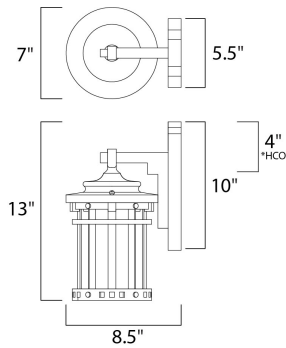

PRODUCT DESCRIPTION

Santa Barbara Cast is a transitional style collection from Maxim Lighting International in Sienna finish with Seedy glass.

MEASUREMENTS

DIMENSION : 7" W x 13" H x 8.5" Ext
BACK PLATE : 5.5" W x 10" H x 4" HCO
HANGING WEIGHT : 4.29 lb

LAMPING

INPUT VOLTAGE : 120V
BULB : 1 x 60W Incandescent E26 Medium , 60W Total
BULB INCLUDED : (Not Included)
DIMMABLE : Yes

FINISHES OPTION

Sienna

GLASS

Seedy CD

MATERIAL

Die Cast Aluminum

RATINGS

cETLus
Wet Location

ADDITIONAL

OPERATING TEMPERATURE:
-20°C (-4°F), 40°C (104°F)

Always consult a qualified electrician before installing any lighting product.