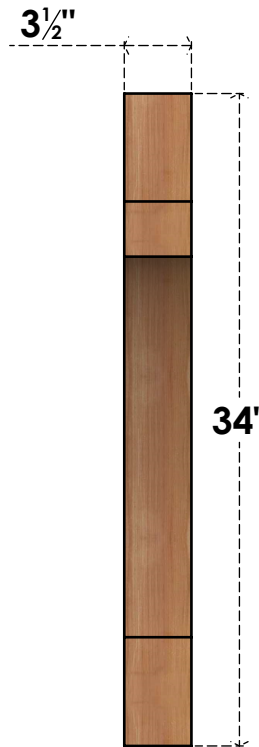

# BRC04X30X34MRC00SWR

3 1/2"W X 30"D X 34"H MERCED SMOOTH BRACE, WESTERN RED CEDAR

**SIDE**

**FRONT**

EKENA MILLWORK  
 2300 WEST MAIN ST.  
 CLARKSVILLE, TX 75426  
 TOLL FREE: 866-607-0453  
 WWW.EKENAMILLWORK.COM

**NOTES**

1. INSTALLATION TO BE COMPLETED IN ACCORDANCE WITH MANUFACTURER'S SPECIFICATIONS.
2. DRAWING MAY NOT BE TO SCALE
3. THIS DRAWING IS INTENDED FOR DESIGN AND PLANNING PURPOSES ONLY.
4. ALL INFORMATION CONTAINED HEREIN WAS CURRENT AT THE TIME OF DEVELOPMENT BUT MUST BE REVIEWED AND APPROVED BY THE PRODUCT MANUFACTURER TO BE CONSIDERED ACCURATE.
5. PRODUCTS ARE NOT KILN DRIED. THIS ITEM IS UNIQUE AND WILL CONTAIN THE NATURAL VARIATIONS THAT THE WOOD SPECIES OFFERS. THIS MAY RESULT IN VARIATIONS UP TO 1/4"