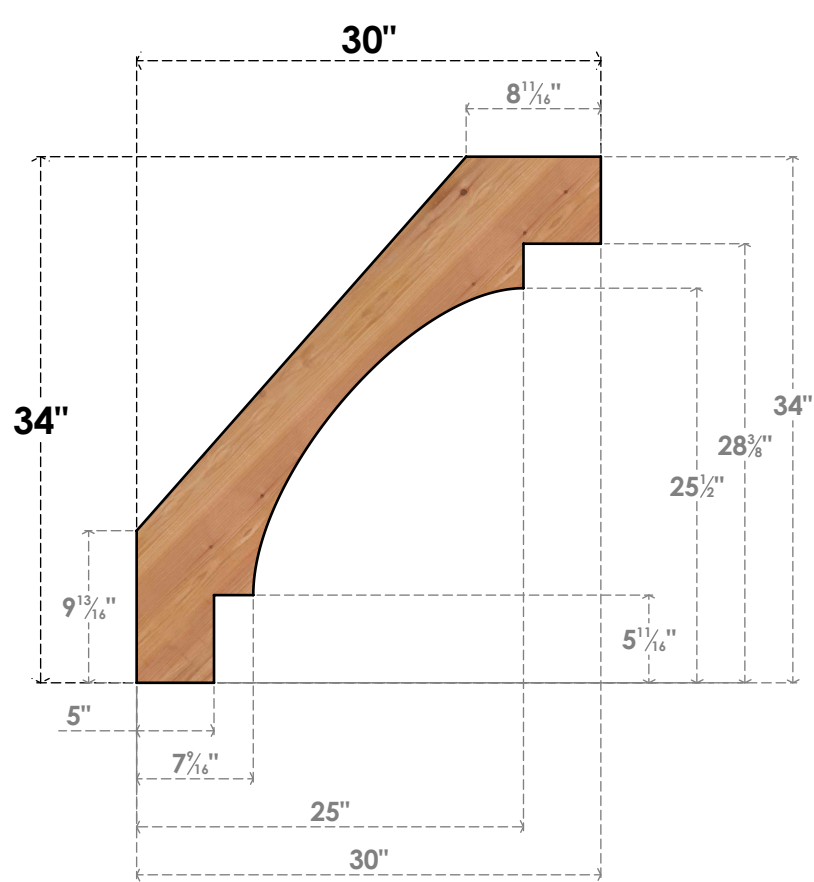

# BRC04X30X34MRC00SWR

3 1/2"W X 30"D X 34"H MERCED SMOOTH BRACE, WESTERN RED CEDAR

**SIDE**

**FRONT**

EKENA MILLWORK  
 2300 WEST MAIN ST.  
 CLARKSVILLE, TX 75426  
 TOLL FREE: 866-607-0453  
 WWW.EKENAMILLWORK.COM

**NOTES**

1. INSTALLATION TO BE COMPLETED IN ACCORDANCE WITH MANUFACTURER'S SPECIFICATIONS.
2. DRAWING MAY NOT BE TO SCALE
3. THIS DRAWING IS INTENDED FOR DESIGN AND PLANNING PURPOSES ONLY.
4. ALL INFORMATION CONTAINED HEREIN WAS CURRENT AT THE TIME OF DEVELOPMENT BUT MUST BE REVIEWED AND APPROVED BY THE PRODUCT MANUFACTURER TO BE CONSIDERED ACCURATE.
5. PRODUCTS ARE NOT KILN DRIED. THIS ITEM IS UNIQUE AND WILL CONTAIN THE NATURAL VARIATIONS THAT THE WOOD SPECIES OFFERS. THIS MAY RESULT IN VARIATIONS UP TO 1/4"