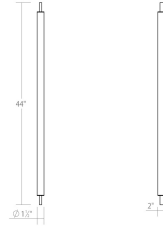

Project:

Keel LED Bath Bar Spec Sheet

SKU: 3834.03 Learn more at:
<https://sonnemanlight.com/keel-led-bath-bar>

Description: A classically minimalist approach to functionality with its architectural sleekness. Keels Bath Bar is dramatically functional and modern. In addition to this Bath Bar, Keel is also available as a free-standing [Floor Lamp](#), suspended as a [Pendant](#), and wall-mounted as a [Wall Lamp](#). These crisply intersecting forms bring multiple lighting applications to the task with architectural precision.

An [Optional Wall Plate Kit](#) is available for Keel Bath Bars.

Type #:

Dimensions

Height:	1.5"
Width:	44"
Extends:	2"
Minimum Extension:	2"
Maximum Extension:	2"
Size:	44"
Canopy/Backplate/Base Width:	44
Canopy/Backplate/Base Height:	1.5

Installation

Installation:	Licensed electrician required
Installation Orientation:	Any Orientation

Shipping

Carton 1 L x W x H:	50" X 6" X 6"
Carton 1 Gross Weight:	3 LBS

Shade

Shade 1 Material:	Optical Acrylic
-------------------	-----------------