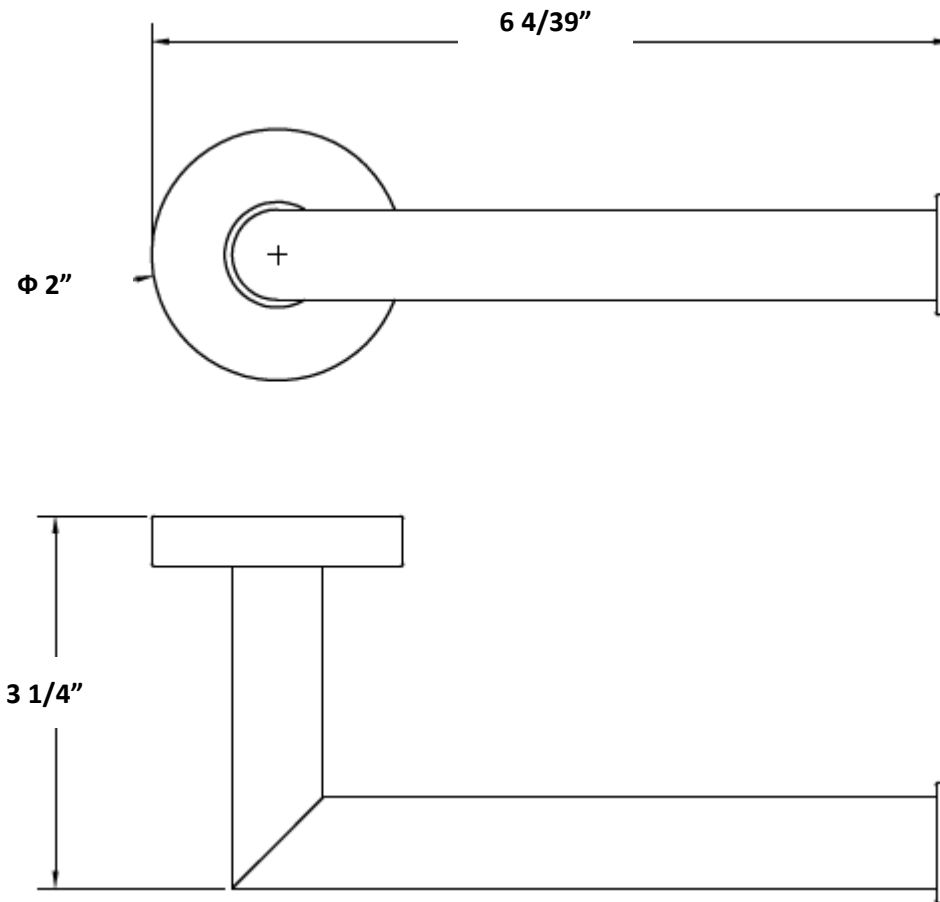

# Single Post Toilet Paper Holder

Hotelier Collection  
**BA-8390**

- Polished Chrome –PC
- Brushed Nickel -BRN
- Brushed Chrome -BC

[Info@OneBathSource.com](mailto:Info@OneBathSource.com)

T (800) 614-2035 | F 888.386.2988