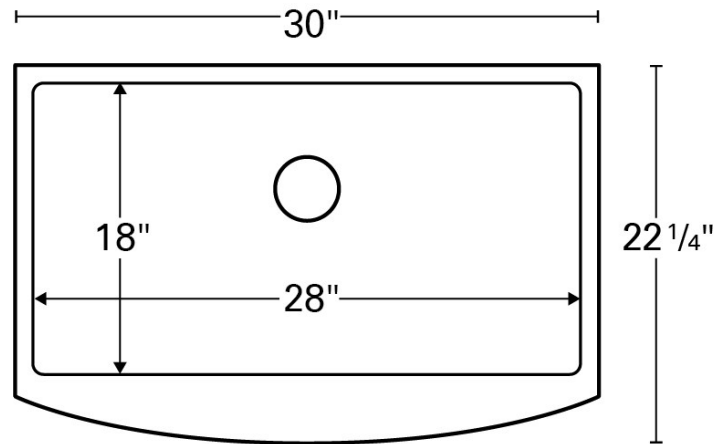

Series:	Elite Series
Material:	16 Gauge, Type 304 stainless steel
Installation Type:	Farmhouse / apron front
Configuration / Style:	Large single bowl
Finish:	Soft satin brushed finish
Overall dimensions:	30" x 22-1/4"
Bowl dimensions:	28" x 18" x 10"
Drain size:	3-1/2"
Min. cabinet size:	30"
Template included:	Yes
Clips included:	Yes
Accessories included:	Basket strainer and bottom grid