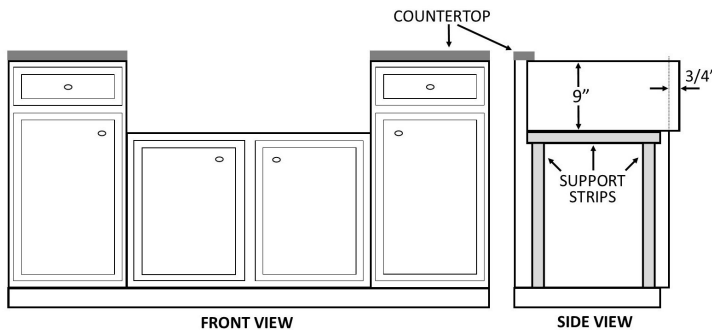

INSTALLATION PROFILE

PROJECT INFORMATION

PROJECT: _____

CONTACT: _____

DATE: _____

NOTES: _____

_____

_____

APPROVAL:

We reserve the right to update product specifications without notice. Please visit karran.com for the most current specification sheets. All dimensions are accurate to 1/4". REV 05-2022