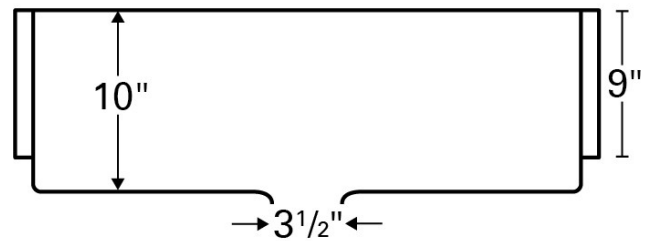

Series:	Elite Series
Material:	16 Gauge, Type 304 stainless steel
Installation Type:	Farmhouse / apron front
Configuration / Style:	Large single bowl
Finish:	Soft satin brushed finish
Overall dimensions:	30" x 22-1/4"
Bowl dimensions:	28" x 18" x 10"
Drain size:	3-1/2"
Min. cabinet size:	30"
Template included:	Yes
Clips included:	Yes
Accessories included:	Basket strainer and bottom grid