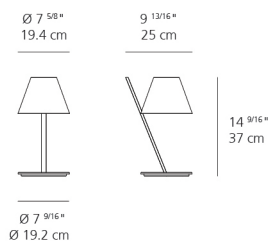

La Petite table White

1751028A

SPECIFICATIONS

Design By

Quaglio Simonelli

Collection

Design

Specifications

Lamp type	LED-T (Non Integrated) ONLY
Lamp	max 6W LED E12/G16.5
Lamp Included	No
Control type	On/Off (On Cord)
Input Voltage	120V
Power consumption	6W
Ballast	N/A

Colors & Finishes

White

Materials

- Lampshade in lightweight technopolymer closed by two diffusers
- Base and stem in painted aluminum

Features & Accessories

Dimensions

Packaging

1 Box

1 x 11-11/16" x 11-11/16" x 17-5/8" / 4.2 lbs - 29.5 cm x 29.5 cm x 44.5 cm / 1.905 kg

Light distribution

Direct/Indirect

Luminaire weight