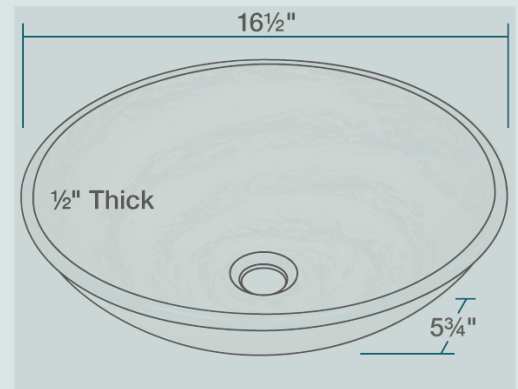

16 1/2" x 16 1/2" x 5 3/4"
Tempered Glass
Limited Lifetime Warranty
Foil-Undertone Glass Sink

Accessories

*Accessories not included

UPC: 819084010009

Features

Vessel Installation	18" Minimum Cabinet Size	1/2" Thick	Tempered Glass	Limited Lifetime Warranty	One Bowl