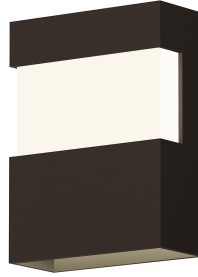

Project:

Band LED Sconce Spec Sheet

SKU: 7280.72-WL Learn more at:
<https://sonnemanlight.com/band-led-sconce>

Description: A crisp-edged rectangular aluminum column delivers bright LED illumination outward from a broad inset acrylic band and downward from a powerful recessed downlight.

Type #:

Dimensions

Height:	8"
Width:	6"
Extends:	3"
Minimum Extension:	3"
Maximum Extension:	3"
Size:	8"
Canopy/Backplate/Base Width:	5.25
Canopy/Backplate/Base Depth:	0.5
Canopy/Backplate/Base Height:	7