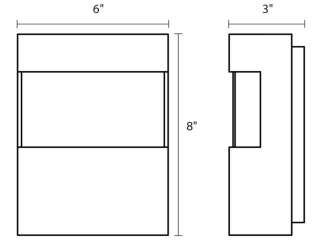

Project:

Band LED Sconce Spec Sheet

SKU: 7280.72-WL Learn more at:
<https://sonnemanlight.com/band-led-sconce>

Description: A crisp-edged rectangular aluminum column delivers bright LED illumination outward from a broad inset acrylic band and downward from a powerful recessed downlight.

Type #:

Dimensions

Height:	8"
Width:	6"
Extends:	3"
Minimum Extension:	3"
Maximum Extension:	3"
Size:	8"
Canopy/Backplate/Base Width:	5.25
Canopy/Backplate/Base Depth:	0.5
Canopy/Backplate/Base Height:	7

Installation

Installation:	Licensed electrician required
Installation Orientation:	Vertical

Shipping

Carton 1 L x W x H:	12" X 10" X 7"
Carton 1 Gross Weight:	4 LBS
Fixture Weight:	1

Shade

Shade 1 Material:	Aluminum
Shade 2 Material:	Optical Acrylic Diffuser