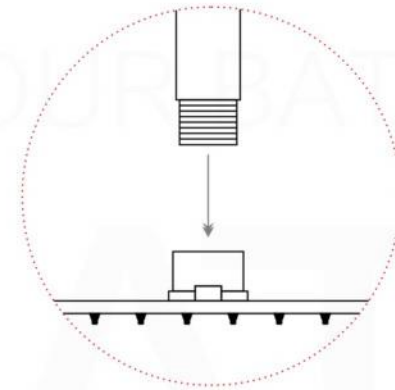

PIAZZA BODY JET (ABBS01)

PIAZZA 6" CEILING BAR (ACBS6)

PIAZZA HAND SHOWER SET (AHHS1423)

HAND HELD

PLATE

WATER OUTLET ADAPTOR

FLEXIBLE HOSE

PIAZZA RAIN SHOWER HEAD (ARS200)

PIAZZA 3 WAY VALVE (ASV143)

FRONT VIEW

- 1- UPPER END OUTLET PIPE INTERFACE
- 2- MOUNTING FIXED HOLE
- 3- DIVERTER
- 4- **HOT WATER** PIPE INTERFACE
- 5- LOWER END OUTLET INTERFACE
- 6- HANDHELD SHOWER CONNECTION PORT
- 7- **COLD WATER** PIPE INTERFACE

PROTECTION COVER

LEFT VIEW

RIGHT VIEW

THIS LINE ON:
SAME SURFACE AS RAW WALL WHEN SET IN.
CUT TO BE ON SAME SURFACE OF CERAMIC | EXTRA 25MM FOR CERAMIC

PIAZZA 2 WAY VALVE (ASV142)

CONFIG.01

RAIN SHOWER W/HANDHELD