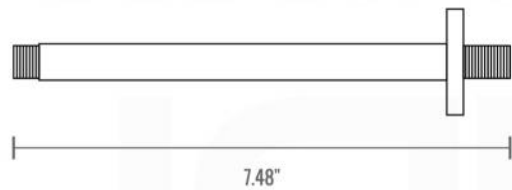

PIAZZA BODY JET (ABBS01)

PIAZZA 6" CEILING BAR (ACBS6)

PIAZZA HAND SHOWER SET (AHHS1423)

HAND HELD

PLATE

WATER OUTLET ADAPTOR

FLEXIBLE HOSE

PIAZZA RAIN SHOWER HEAD (ARS200)

PIAZZA 3 WAY VALVE (ASV143)

FRONT VIEW

- 1- UPPER END OUTLET PIPE INTERFACE
- 2- MOUNTING FIXED HOLE
- 3- DIVERTER
- 4- **HOT WATER** PIPE INTERFACE
- 5- LOWER END OUTLET INTERFACE
- 6- HANDHELD SHOWER CONNECTION PORT
- 7- **COLD WATER** PIPE INTERFACE

PROTECTION COVER

LEFT VIEW

RIGHT VIEW

THIS LINE ON:
SAME SURFACE AS RAW WALL WHEN SET IN.
CUT TO BE ON SAME SURFACE OF CERAMIC | EXTRA 25MM FOR CERAMIC

PIAZZA 2 WAY VALVE (ASV142)

CONFIG.01

RAIN SHOWER W/HANDHELD