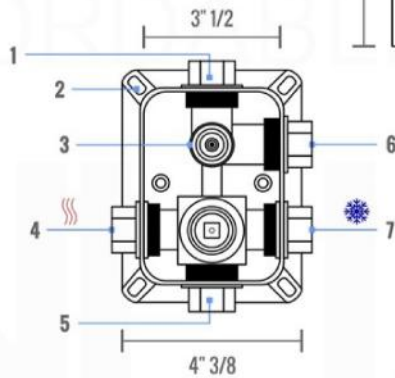

PIAZZA BODY JET (ABBS01)

PIAZZA 6" CEILING BAR (ACBS6)

PIAZZA HAND SHOWER SET (AHHS1423)

HAND HELD

PLATE

WATER OUTLET ADAPTOR

FLEXIBLE HOSE

PIAZZA RAIN SHOWER HEAD (ARS200)

PIAZZA 3 WAY VALVE (ASV143)

FRONT VIEW

- 1- UPPER END OUTLET PIPE INTERFACE
- 2- MOUNTING FIXED HOLE
- 3- DIVERTER
- 4- **HOT WATER** PIPE INTERFACE
- 5- LOWER END OUTLET INTERFACE
- 6- HANDHELD SHOWER CONNECTION PORT
- 7- **COLD WATER** PIPE INTERFACE

PROTECTION COVER

LEFT VIEW

RIGHT VIEW

THIS LINE ON:
SAME SURFACE AS RAW WALL WHEN SET IN.
CUT TO BE ON SAME SURFACE OF CERAMIC | EXTRA 25MM FOR CERAMIC

PIAZZA 2 WAY VALVE (ASV142)

CONFIG.01

RAIN SHOWER W/HANDHELD

RAIN SHOWER W/HANDHELD AND TUB FILLER

CONFIG.02

RAIN SHOWER W/HANDHELD AND MESSAGE BODY JETS

CONFIG.03

RAIN SHOWER W/TUBE FILLER AND MESSAGE BODY JETS

- 1 - UPPER END OUTLET PIPE INTERFACE
- 2 - MOUNTING FIXED HOLE
- 3 - DIVERTER
- 4 - HOT WATER PIPE INTERFACE
- 5 - LOWER END OUTLET INTERFACE
- 6 - HANDHELD SHOWER CONNECTION PORT
- 7 - COLD WATER PIPE INTERFACE