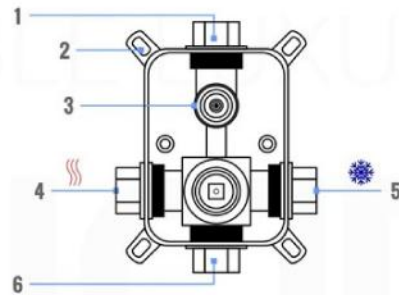

PIAZZA 3 WAY VALVE (ASV143)

FRONT VIEW

- 1- UPPER END OUTLET PIPE INTERFACE
- 2- MOUNTING FIXED HOLE
- 3- DIVERTER
- 4- **HOT WATER** PIPE INTERFACE
- 5- LOWER END OUTLET INTERFACE
- 6- HANDHELD SHOWER CONNECTION PORT
- 7- **COLD WATER** PIPE INTERFACE

PROTECTION COVER

LEFT VIEW

RIGHT VIEW

THIS LINE ON:
SAME SURFACE AS RAW WALL WHEN SET IN.
CUT TO BE ON SAME SURFACE OF CERAMIC | EXTRA 25MM FOR CERAMIC

PIAZZA 2 WAY VALVE (ASV142)

CONFIG.01

RAIN SHOWER W/HANDHELD

CONFIG.02

RAIN SHOWER W/TUB FILLER

CONFIG.03

RAIN SHOWER W/BODY JETS

- 1 - UPPER END OUTLET PIPE INTERFACE
- 2 - MOUNTING FIXED HOLE
- 3 - DIVERTER
- 4 - HOT WATER PIPE INTERFACE
- 5 - COLD WATER PIPE INTERFACE
- 6 - LOWER END OUTLET INTERFACE