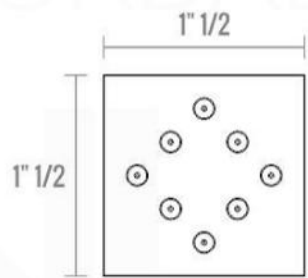

PIAZZA BODY JET (ABBS01)

PIAZZA 6" CEILING BAR (ACBS6)

PIAZZA HAND SHOWER SET (AHHS1423)

HAND HELD

PLATE

WATER OUTLET ADAPTOR

FLEXIBLE HOSE

PIAZZA RAIN SHOWER HEAD (ARS200)

PIAZZA 3 WAY VALVE (ASV143)

FRONT VIEW

- 1- UPPER END OUTLET PIPE INTERFACE
- 2- MOUNTING FIXED HOLE
- 3- DIVERTER
- 4- **HOT WATER** PIPE INTERFACE
- 5- LOWER END OUTLET INTERFACE
- 6- HANDHELD SHOWER CONNECTION PORT
- 7- **COLD WATER** PIPE INTERFACE

PROTECTION COVER

LEFT VIEW

RIGHT VIEW

THIS LINE ON:
SAME SURFACE AS RAW WALL WHEN SET IN.
CUT TO BE ON SAME SURFACE OF CERAMIC | EXTRA 25MM FOR CERAMIC

PIAZZA 2 WAY VALVE (ASV142)

CONFIG.01

RAIN SHOWER W/HANDHELD