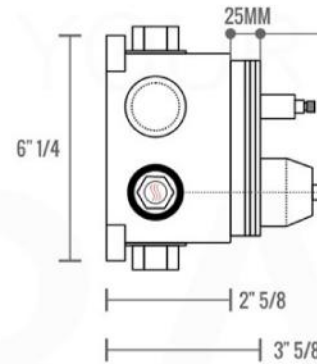

PIAZZA 3 WAY VALVE (ASV143)

FRONT VIEW

- 1- UPPER END OUTLET PIPE INTERFACE
- 2- MOUNTING FIXED HOLE
- 3- DIVERTER
- 4- **HOT WATER** PIPE INTERFACE
- 5- LOWER END OUTLET INTERFACE
- 6- HANDHELD SHOWER CONNECTION PORT
- 7- **COLD WATER** PIPE INTERFACE

PROTECTION COVER

LEFT VIEW

RIGHT VIEW

THIS LINE ON:
SAME SURFACE AS RAW WALL WHEN SET IN.
CUT TO BE ON SAME SURFACE OF CERAMIC | EXTRA 25MM FOR CERAMIC

PIAZZA 2 WAY VALVE (ASV142)

CONFIG.01

RAIN SHOWER W/HANDHELD