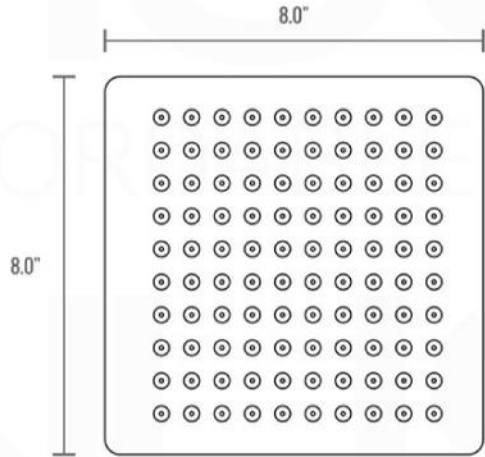

PIAZZA BODY JET (ABBS01)

PIAZZA 6" CEILING BAR (ACBS6)

PIAZZA HAND SHOWER SET (AHHS1423)

HAND HELD

PLATE

WATER OUTLET ADAPTOR

FLEXIBLE HOSE

PIAZZA RAIN SHOWER HEAD (ARS200)

PROTECTION COVER

LEFT VIEW

RIGHT VIEW

THIS LINE ON:
SAME SURFACE AS RAW WALL WHEN SET IN.
CUT TO BE ON SAME SURFACE OF CERAMIC | EXTRA 25MM FOR CERAMIC

PIAZZA 2 WAY VALVE (ASV142)

CONFIG.01

RAIN SHOWER W/HANDHELD