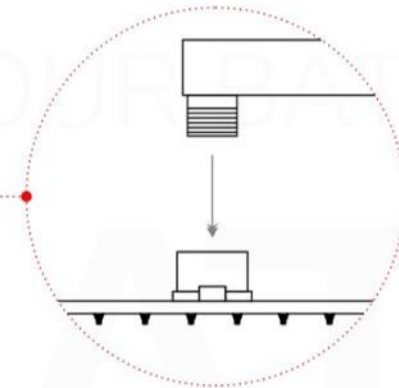

PIAZZA BODY JET (ABBS01)

PIAZZA 6" CEILING BAR (ACBS6)

PIAZZA HAND SHOWER SET (AHHS1423)

HAND HELD

PLATE

WATER OUTLET ADAPTOR

FLEXIBLE HOSE

PIAZZA RAIN SHOWER HEAD (ARS200)

PIAZZA 3 WAY VALVE (ASV143)

FRONT VIEW

- 1- UPPER END OUTLET PIPE INTERFACE
- 2- MOUNTING FIXED HOLE
- 3- DIVERTER
- 4- **HOT WATER** PIPE INTERFACE
- 5- LOWER END OUTLET INTERFACE
- 6- HANDHELD SHOWER CONNECTION PORT
- 7- **COLD WATER** PIPE INTERFACE

PROTECTION COVER

LEFT VIEW

RIGHT VIEW

THIS LINE ON:
SAME SURFACE AS RAW WALL WHEN SET IN.
CUT TO BE ON SAME SURFACE OF CERAMIC | EXTRA 25MM FOR CERAMIC

PIAZZA 2 WAY VALVE (ASV142)

CONFIG.01

RAIN SHOWER W/HANDHELD