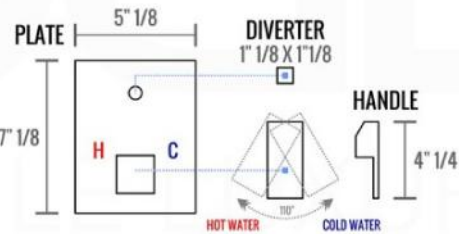

PIAZZA BODY JET (ABBS01)

PIAZZA 6" CEILING BAR (ACBS6)

PIAZZA HAND SHOWER SET (AHHS1423)

HAND HELD

PLATE

WATER OUTLET ADAPTOR

FLEXIBLE HOSE

PIAZZA RAIN SHOWER HEAD (ARS200)

PIAZZA 3 WAY VALVE (ASV143)

FRONT VIEW

- 1- UPPER END OUTLET PIPE INTERFACE
- 2- MOUNTING FIXED HOLE
- 3- DIVERTER
- 4- **HOT WATER** PIPE INTERFACE
- 5- LOWER END OUTLET INTERFACE
- 6- HANDHELD SHOWER CONNECTION PORT
- 7- **COLD WATER** PIPE INTERFACE

PROTECTION COVER

LEFT VIEW

RIGHT VIEW

THIS LINE ON:
SAME SURFACE AS RAW WALL WHEN SET IN.
CUT TO BE ON SAME SURFACE OF CERAMIC | EXTRA 25MM FOR CERAMIC

PIAZZA 2 WAY VALVE (ASV142)

CONFIG.01

RAIN SHOWER W/HANDHELD