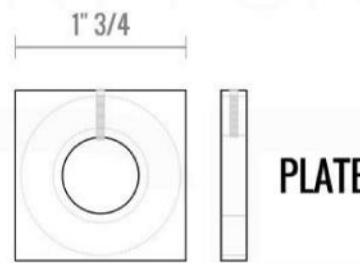

PIAZZA BODY JET (ABBS01)

PIAZZA 6" CEILING BAR (ACBS6)

PIAZZA HAND SHOWER SET (AHHS1423)

HAND HELD

PLATE

WATER OUTLET ADAPTOR

FLEXIBLE HOSE

PIAZZA RAIN SHOWER HEAD (ARS200)