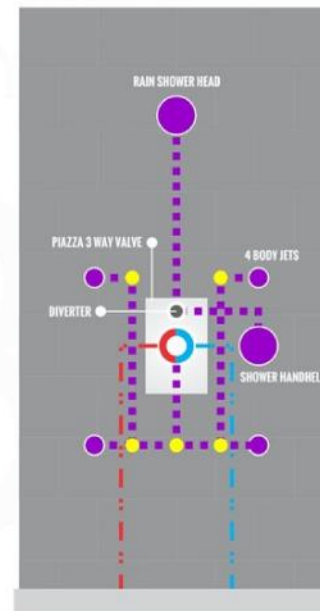

CONFIG.02

RAIN SHOWER W/TUB FILLER

CONFIG.03

RAIN SHOWER W/BODY JETS

- 1 - UPPER END OUTLET PIPE INTERFACE
- 2 - MOUNTING FIXED HOLE
- 3 - DIVERTER
- 4 - HOT WATER PIPE INTERFACE
- 5 - COLD WATER PIPE INTERFACE
- 6 - LOWER END OUTLET INTERFACE

CONFIG.01

RAIN SHOWER W/HANDHELD

CONFIG.02

RAIN SHOWER W/TUB FILLER

CONFIG.03

RAIN SHOWER W/BODY JETS

PIAZZA 3 WAY VALVE (ASV143)

CONFIG.01

RAIN SHOWER W/HANDHELD AND TUB FILLER

CONFIG.02

RAIN SHOWER W/HANDHELD AND MESSAGE BODY JETS

CONFIG.03

RAIN SHOWER W/TUBE FILLER AND MESSAGE BODY JETS

- 1 - UPPER END OUTLET PIPE INTERFACE
- 2 - MOUNTING FIXED HOLE
- 3 - DIVERTER
- 4 - HOT WATER PIPE INTERFACE
- 5 - LOWER END OUTLET INTERFACE
- 6 - HANDHELD SHOWER CONNECTION PORT
- 7 - COLD WATER PIPE INTERFACE

CONFIG.01

RAIN SHOWER W/HANDHELD AND TUB FILLER

CONFIG.02

RAIN SHOWER W/HANDHELD AND MESSAGE BODY JETS

CONFIG.03

RAIN SHOWER W/TUBE FILLER AND MESSAGE BODY JETS