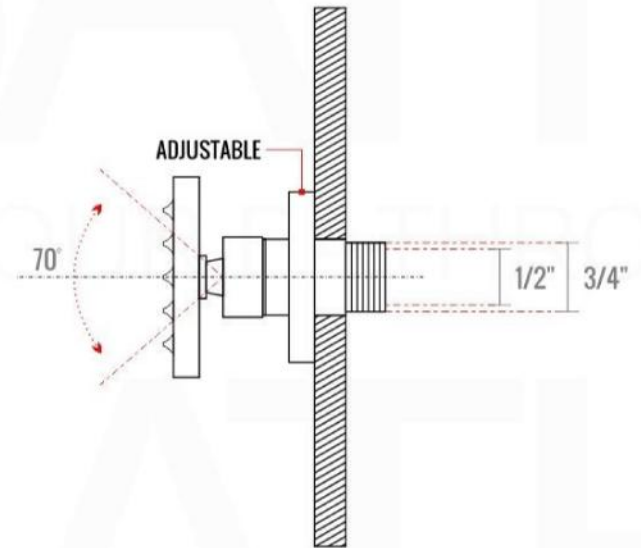

PIAZZA BODY JET (ABBS01)

PIAZZA 6" CEILING BAR (ACBS6)

PIAZZA HAND SHOWER SET (AHHS1423)

HAND HELD

PLATE

WATER OUTLET ADAPTOR

FLEXIBLE HOSE

PIAZZA RAIN SHOWER HEAD (ARS200)

PIAZZA 3 WAY VALVE (ASV143)

FRONT VIEW

- 1- UPPER END OUTLET PIPE INTERFACE
- 2- MOUNTING FIXED HOLE
- 3- DIVERTER
- 4- **HOT WATER** PIPE INTERFACE
- 5- LOWER END OUTLET INTERFACE
- 6- HANDHELD SHOWER CONNECTION PORT
- 7- **COLD WATER** PIPE INTERFACE

PROTECTION COVER

LEFT VIEW

RIGHT VIEW

THIS LINE ON:
SAME SURFACE AS RAW WALL WHEN SET IN.
CUT TO BE ON SAME SURFACE OF CERAMIC | EXTRA 25MM FOR CERAMIC

PIAZZA 2 WAY VALVE (ASV142)

CONFIG.01

RAIN SHOWER W/HANDHELD