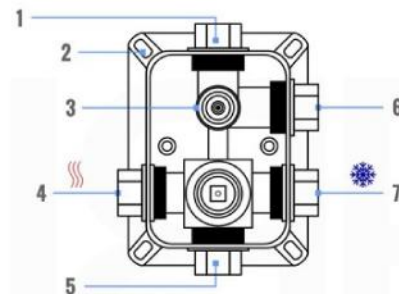

CONFIG.02

RAIN SHOWER W/TUB FILLER

CONFIG.03

RAIN SHOWER W/BODY JETS

- 1 - UPPER END OUTLET PIPE INTERFACE
- 2 - MOUNTING FIXED HOLE
- 3 - DIVERTER
- 4 - HOT WATER PIPE INTERFACE
- 5 - COLD WATER PIPE INTERFACE
- 6 - LOWER END OUTLET INTERFACE

CONFIG.01

RAIN SHOWER W/HANDHELD

CONFIG.02

RAIN SHOWER W/TUB FILLER

CONFIG.03

RAIN SHOWER W/BODY JETS

PIAZZA 3 WAY VALVE (ASV143)

CONFIG.01

RAIN SHOWER W/HANDHELD AND TUB FILLER

CONFIG.02

RAIN SHOWER W/HANDHELD AND MESSAGE BODY JETS

CONFIG.03

RAIN SHOWER W/TUBE FILLER AND MESSAGE BODY JETS

- 1 - UPPER END OUTLET PIPE INTERFACE
- 2 - MOUNTING FIXED HOLE
- 3 - DIVERTER
- 4 - HOT WATER PIPE INTERFACE
- 5 - LOWER END OUTLET INTERFACE
- 6 - HANDHELD SHOWER CONNECTION PORT
- 7 - COLD WATER PIPE INTERFACE