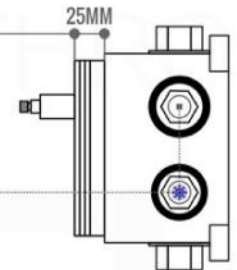

PIAZZA 3 WAY VALVE (ASV143)

FRONT VIEW

- 1- UPPER END OUTLET PIPE INTERFACE
- 2- MOUNTING FIXED HOLE
- 3- DIVERTER
- 4- **HOT WATER** PIPE INTERFACE
- 5- LOWER END OUTLET INTERFACE
- 6- HANDHELD SHOWER CONNECTION PORT
- 7- **COLD WATER** PIPE INTERFACE

PROTECTION COVER

LEFT VIEW

RIGHT VIEW

THIS LINE ON:
SAME SURFACE AS RAW WALL WHEN SET IN.
CUT TO BE ON SAME SURFACE OF CERAMIC | EXTRA 25MM FOR CERAMIC

PIAZZA 2 WAY VALVE (ASV142)

CONFIG.01

RAIN SHOWER W/HANDHELD

CONFIG.02

RAIN SHOWER W/TUB FILLER

CONFIG.03

RAIN SHOWER W/BODY JETS

- 1 - UPPER END OUTLET PIPE INTERFACE
- 2 - MOUNTING FIXED HOLE
- 3 - DIVERTER
- 4 - HOT WATER PIPE INTERFACE
- 5 - COLD WATER PIPE INTERFACE
- 6 - LOWER END OUTLET INTERFACE