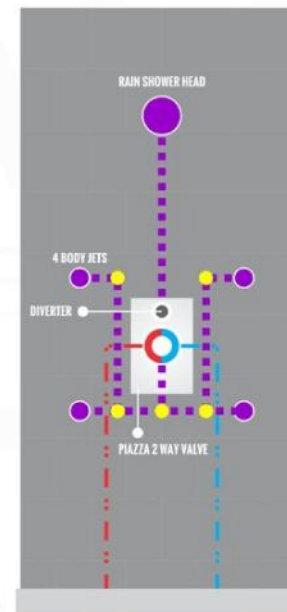

PIAZZA 3 WAY VALVE (ASV143)

FRONT VIEW

- 1- UPPER END OUTLET PIPE INTERFACE
- 2- MOUNTING FIXED HOLE
- 3- DIVERTER
- 4- **HOT WATER** PIPE INTERFACE
- 5- LOWER END OUTLET INTERFACE
- 6- HANDHELD SHOWER CONNECTION PORT
- 7- **COLD WATER** PIPE INTERFACE

CONFIG.02

RAIN SHOWER W/TUB FILLER

CONFIG.03

RAIN SHOWER W/BODY JETS

- 1 - UPPER END OUTLET PIPE INTERFACE
- 2 - MOUNTING FIXED HOLE
- 3 - DIVERTER
- 4 - HOT WATER PIPE INTERFACE
- 5 - COLD WATER PIPE INTERFACE
- 6 - LOWER END OUTLET INTERFACE

CONFIG.01

RAIN SHOWER W/HANDHELD

CONFIG.02

RAIN SHOWER W/TUB FILLER

CONFIG.03

RAIN SHOWER W/BODY JETS

PIAZZA 3 WAY VALVE (ASV143)

CONFIG.01

RAIN SHOWER W/HANDHELD AND TUB FILLER

CONFIG.02

RAIN SHOWER W/HANDHELD AND MESSAGE BODY JETS

CONFIG.03

RAIN SHOWER W/TUBE FILLER AND MESSAGE BODY JETS

- 1 - UPPER END OUTLET PIPE INTERFACE
- 2 - MOUNTING FIXED HOLE
- 3 - DIVERTER
- 4 - HOT WATER PIPE INTERFACE
- 5 - LOWER END OUTLET INTERFACE
- 6 - HANDHELD SHOWER CONNECTION PORT
- 7 - COLD WATER PIPE INTERFACE