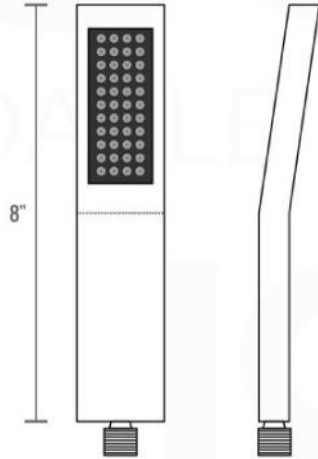

PIAZZA BODY JET (ABBS01)

PIAZZA 6" CEILING BAR (ACBS6)

PIAZZA HAND SHOWER SET (AHHS1423)

HAND HELD

PLATE

WATER OUTLET ADAPTOR

FLEXIBLE HOSE

PIAZZA RAIN SHOWER HEAD (ARS200)

PIAZZA 3 WAY VALVE (ASV143)

FRONT VIEW

- 1- UPPER END OUTLET PIPE INTERFACE
- 2- MOUNTING FIXED HOLE
- 3- DIVERTER
- 4- **HOT WATER** PIPE INTERFACE
- 5- LOWER END OUTLET INTERFACE
- 6- HANDHELD SHOWER CONNECTION PORT
- 7- **COLD WATER** PIPE INTERFACE

PROTECTION COVER

LEFT VIEW

RIGHT VIEW

THIS LINE ON:
SAME SURFACE AS RAW WALL WHEN SET IN.
CUT TO BE ON SAME SURFACE OF CERAMIC | EXTRA 25MM FOR CERAMIC

PIAZZA 2 WAY VALVE (ASV142)

CONFIG.01

RAIN SHOWER W/HANDHELD