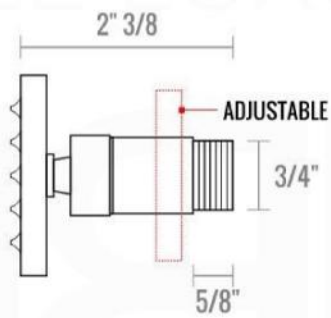

PIAZZA BODY JET (ABBS01)

PIAZZA 6" CEILING BAR (ACBS6)

PIAZZA HAND SHOWER SET (AHHS1423)

HAND HELD

PLATE

WATER OUTLET ADAPTOR

FLEXIBLE HOSE

PIAZZA RAIN SHOWER HEAD (ARS200)

PIAZZA 3 WAY VALVE (ASV143)

FRONT VIEW

- 1- UPPER END OUTLET PIPE INTERFACE
- 2- MOUNTING FIXED HOLE
- 3- DIVERTER
- 4- **HOT WATER** PIPE INTERFACE
- 5- LOWER END OUTLET INTERFACE
- 6- HANDHELD SHOWER CONNECTION PORT
- 7- **COLD WATER** PIPE INTERFACE

PROTECTION COVER

LEFT VIEW

RIGHT VIEW

THIS LINE ON:
SAME SURFACE AS RAW WALL WHEN SET IN.
CUT TO BE ON SAME SURFACE OF CERAMIC | EXTRA 25MM FOR CERAMIC

PIAZZA 2 WAY VALVE (ASV142)

CONFIG.01

RAIN SHOWER W/HANDHELD