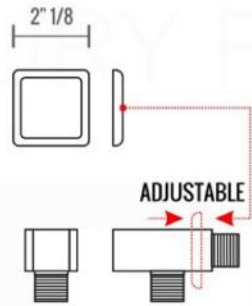

PIAZZA BODY JET (ABBS01)

PIAZZA 6" CEILING BAR (ACBS6)

PIAZZA HAND SHOWER SET (AHHS1423)

HAND HELD

PLATE

WATER OUTLET ADAPTOR

FLEXIBLE HOSE

PIAZZA RAIN SHOWER HEAD (ARS200)

PIAZZA 3 WAY VALVE (ASV143)

FRONT VIEW

- 1- UPPER END OUTLET PIPE INTERFACE
- 2- MOUNTING FIXED HOLE
- 3- DIVERTER
- 4- **HOT WATER** PIPE INTERFACE
- 5- LOWER END OUTLET INTERFACE
- 6- HANDHELD SHOWER CONNECTION PORT
- 7- **COLD WATER** PIPE INTERFACE

PROTECTION COVER

LEFT VIEW

RIGHT VIEW

THIS LINE ON:
SAME SURFACE AS RAW WALL WHEN SET IN.
CUT TO BE ON SAME SURFACE OF CERAMIC | EXTRA 25MM FOR CERAMIC

PIAZZA 2 WAY VALVE (ASV142)

CONFIG.01

RAIN SHOWER W/HANDHELD