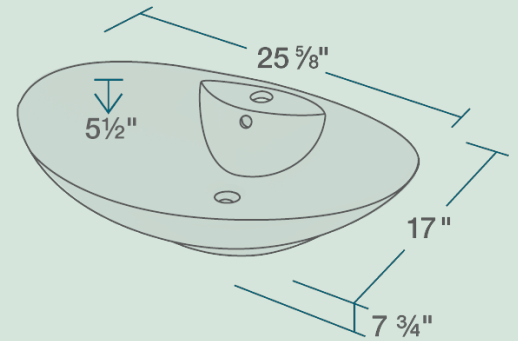

# V2102-BISQUE Vessel Sink

25 5/8" x 17" x 7 3/4"  
 Vessel Installation  
 True Vitreous China  
 No Hardware Needed  
 Lifetime Warranty