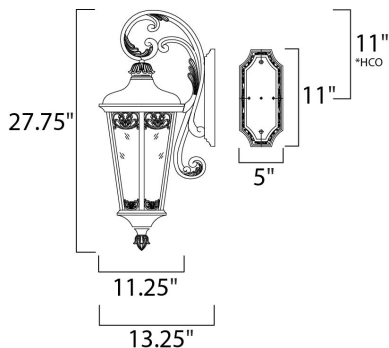

PRODUCT DESCRIPTION

Maxim Lighting's Lexington VX Collection is made with Vivex, a material twice the strength of resin, is non-corrosive, UV resistant and backed with a 5-Year Limited Warranty. Lexington VX features our Colonial Umber finish and Night Shade glass.

MEASUREMENTS

- DIMENSION : 11.5" W x 28" H x 13.5" Ext
- BACK PLATE : 5" W x 11" H x 11" HCO
- HANGING WEIGHT : 10.14 lb

LAMPING

- INPUT VOLTAGE : 120V
- BULB : 3 x 40W Incandescent E12 Candelabra , 120W Total
- BULB INCLUDED : (Not Included)
- DIMMABLE : Yes

FINISHES OPTION

- Colonial Umber

GLASS

- Night Shade NS

MATERIAL

- Vivex Resin Composite, Glass

RATINGS

- cETLus
- Wet Location

ADDITIONAL

- OPERATING TEMPERATURE: -20°C (-4°F), 40°C (104°F)

Always consult a qualified electrician before installing any lighting product.