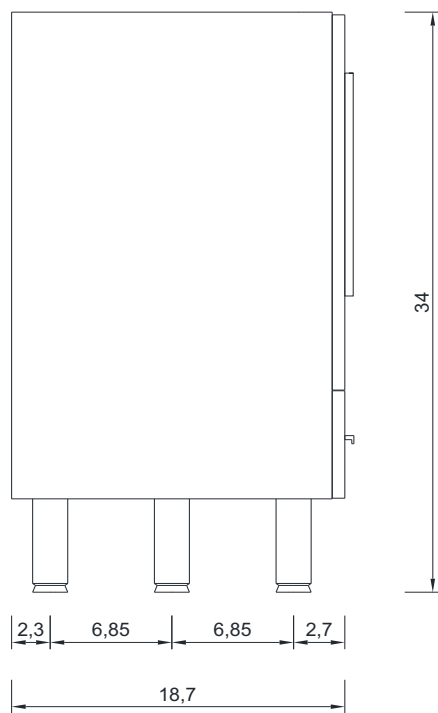

67"

FRONT VIEW

Vanity Only

SIDE VIEW

A - A SECTION

B - B SECTION

Vanity Only

TOP VIEW

67"

FRONT VIEW

Vanity With Top

SIDE VIEW

Vanity With Top

TOP VIEW