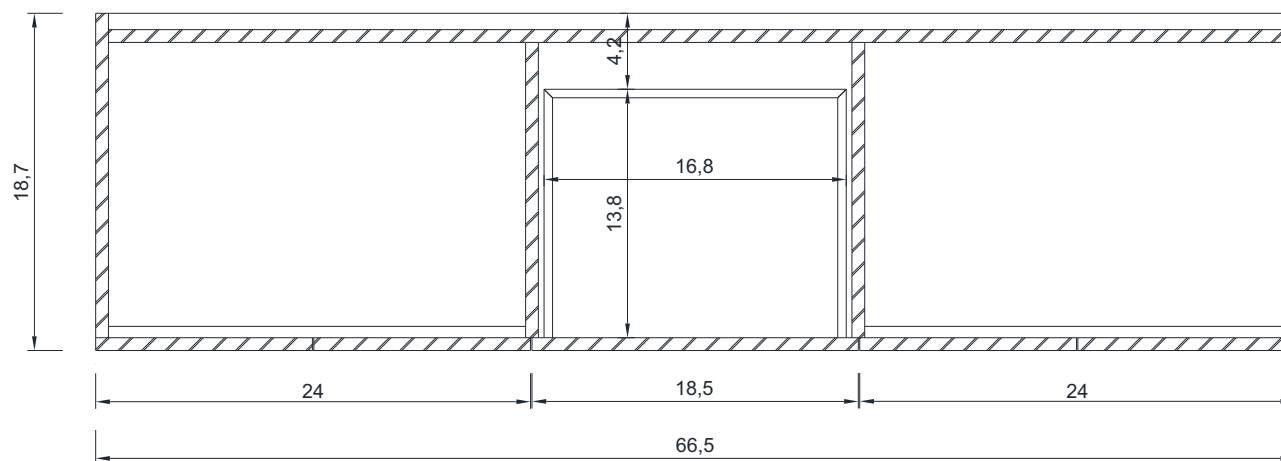

67"

FRONT VIEW

Vanity Only

SIDE VIEW

A - A SECTION

B - B SECTION

Vanity Only

TOP VIEW

67"

FRONT VIEW

Vanity With Top

SIDE VIEW

Vanity With Top

TOP VIEW