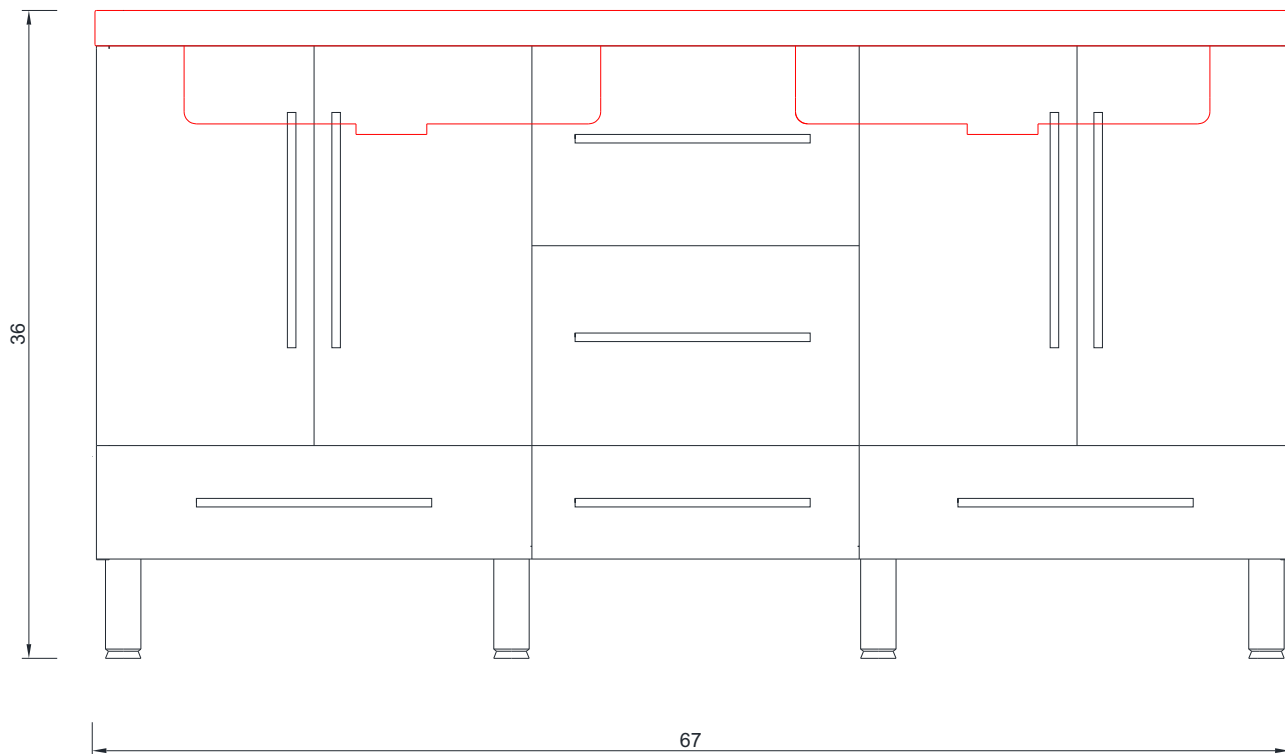

67"

FRONT VIEW

Vanity Only

SIDE VIEW

A - A SECTION

B - B SECTION

Vanity Only

TOP VIEW

67"

FRONT VIEW

Vanity With Top

SIDE VIEW

Vanity With Top

TOP VIEW