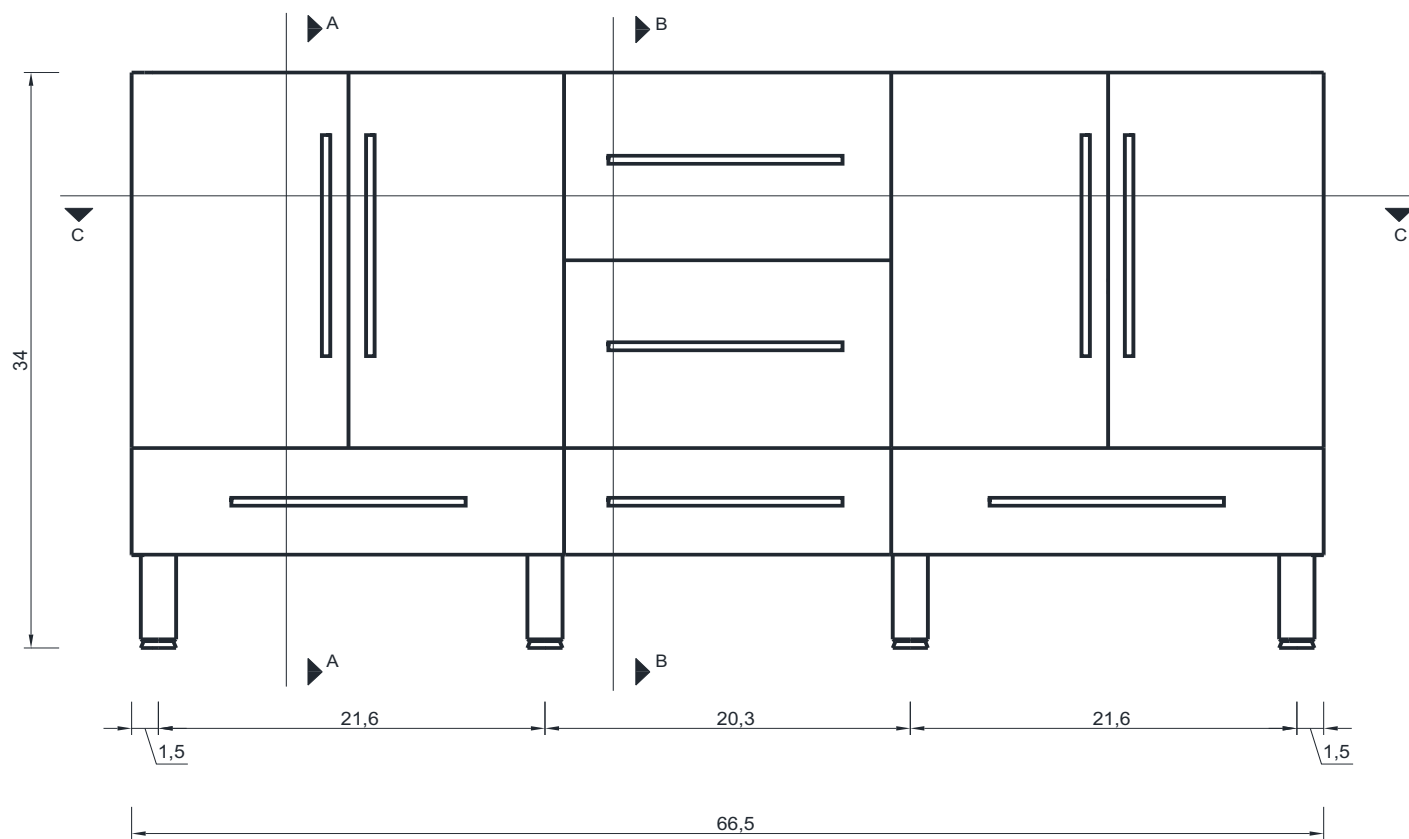

67"

FRONT VIEW

Vanity Only

SIDE VIEW

A - A SECTION

B - B SECTION

Vanity Only

TOP VIEW

67"

FRONT VIEW

Vanity With Top

SIDE VIEW

Vanity With Top

TOP VIEW