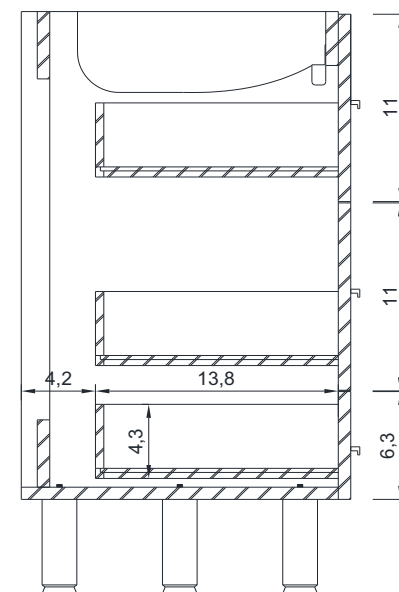

67"

FRONT VIEW

Vanity Only

SIDE VIEW

A - A SECTION

B - B SECTION

Vanity Only

TOP VIEW

67"

FRONT VIEW

Vanity With Top

SIDE VIEW

Vanity With Top

TOP VIEW