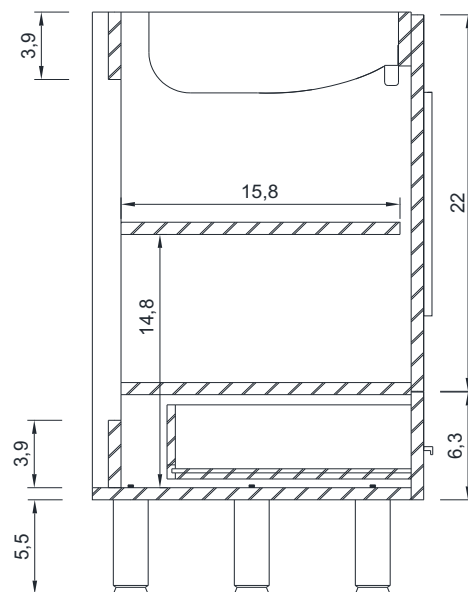

67"

FRONT VIEW

Vanity Only

SIDE VIEW

A - A SECTION

B - B SECTION

Vanity Only

TOP VIEW

67"

FRONT VIEW

Vanity With Top

SIDE VIEW

Vanity With Top

TOP VIEW