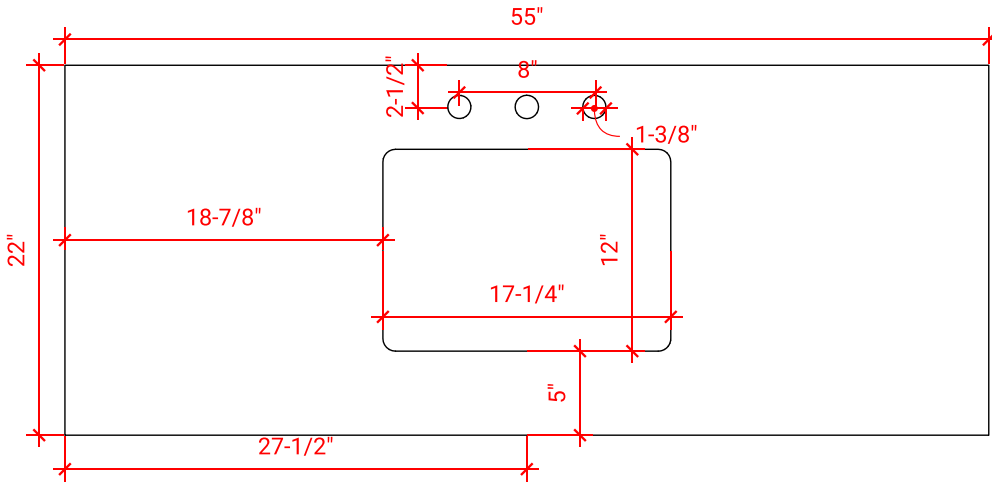

55" RECTANGLE SINK THIN COUNTERTOP

OVERALL DIMENSIONS

55" W x 22" D x 1.5" H

COUNTERTOP OPTIONS

Carrara Marble
CW-055S-REC-CT

White Quartz
WQ-055S-REC-CT

FEATURES

- Solid countertop with mitered edges & seams
- Undermount white rectangular sink
- Pre-drilled for 8" widespread faucet

INCLUDED

- Countertop
- Matching Backsplash
- Sink

COUNTERTOP PLAN VIEW

EDGE SIDE VIEW

THREE DIMENSIONAL COUNTERTOP VIEW