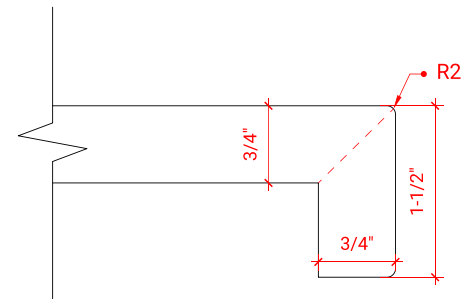

55" RECTANGLE SINK THIN COUNTERTOP

OVERALL DIMENSIONS

55" W x 22" D x 1.5" H

COUNTERTOP OPTIONS

Carrara Marble
CW-055S-REC-CT

White Quartz
WQ-055S-REC-CT

FEATURES

- Solid countertop with mitered edges & seams
- Undermount white rectangular sink
- Pre-drilled for 8" widespread faucet

INCLUDED

- Countertop
- Matching Backsplash
- Sink

COUNTERTOP PLAN VIEW

EDGE SIDE VIEW

THREE DIMENSIONAL COUNTERTOP VIEW