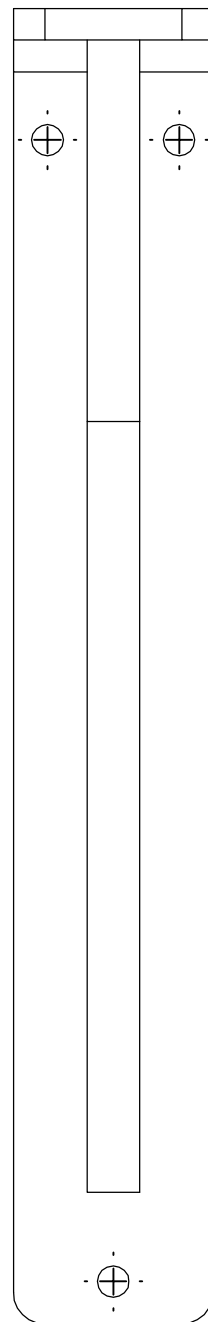

Width(W): 1 1/2"

Depth(D): 12"

Height(H): 15"

ITEM NUMBER: BKTM01X12X15SMI

1 1/2"W x 12"D x 15"H Miller Wrought Iron Bracket,
(Single center brace), Powder Coated Black

P:866.607.0453 / F: 866.591.3143
2300 W. Main St. / Clarksville, TX 75426
sales@ekenamillwork.com / www.ekenamillwork.com

EKENA
MILLWORK