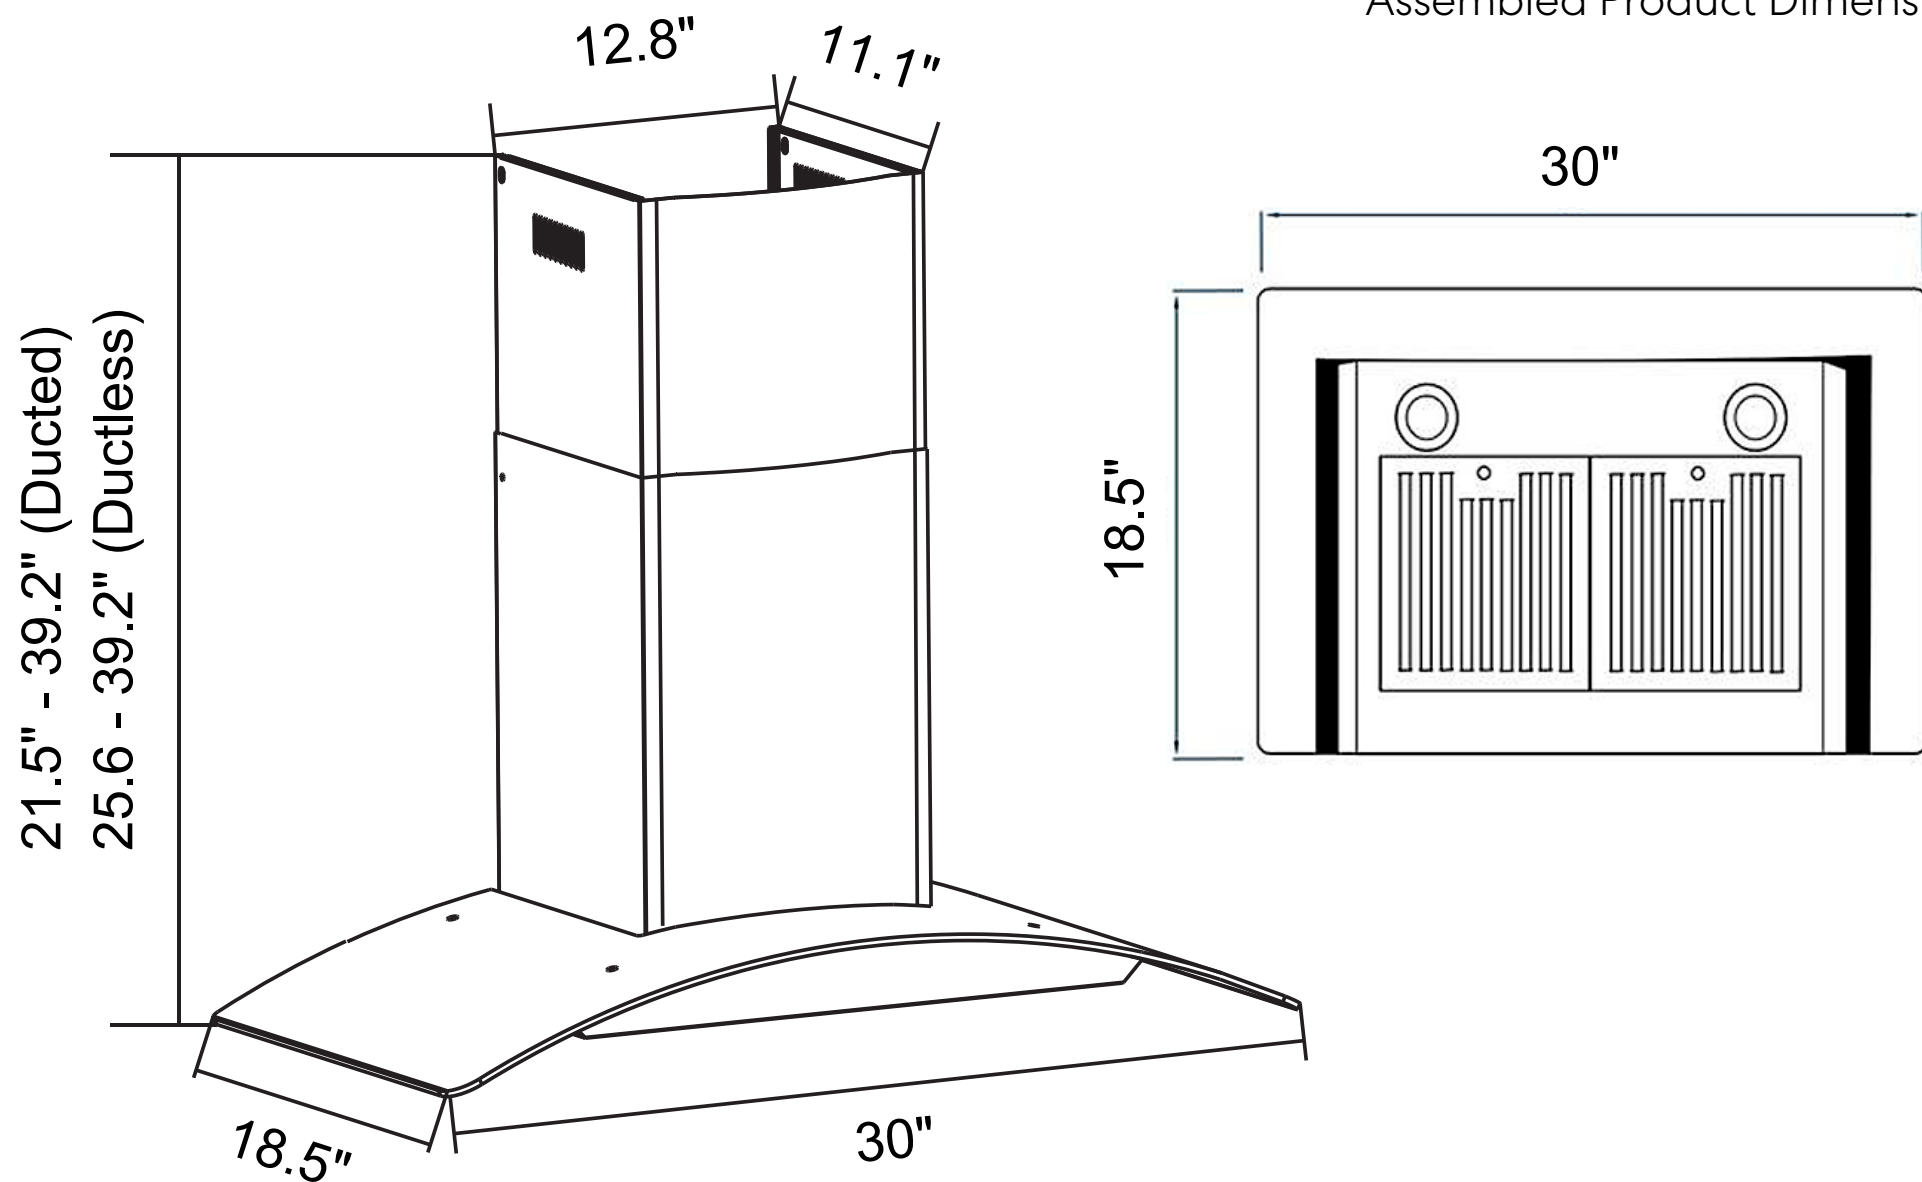

# DIMENSIONS

## COS-668WRC75 Range Hood

Assembled Product Dimensions

Location of 3-Prong Power Cord

Dimensions (WxDxH): 30" x 18.5" x 21.5-39.2"