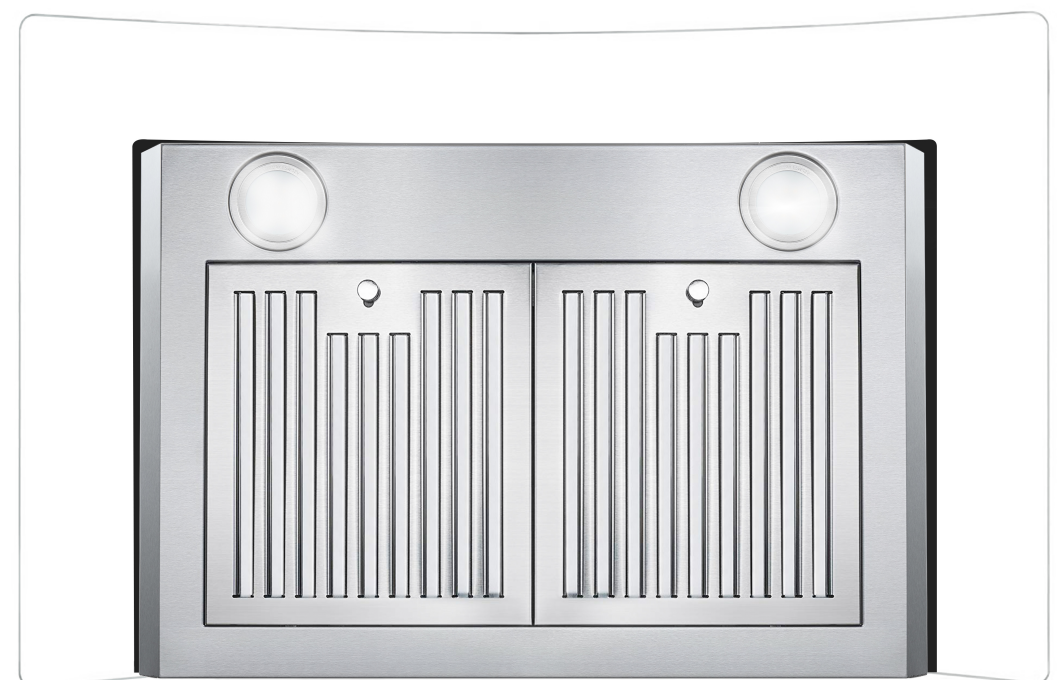

## COS-668WRC75 Range Hood

<b>Size</b>	30 Inch
<b>Mounting Type</b>	Wall Mount
<b>Controls</b>	Push Button
<b>Filters</b>	2 x Stainless Steel Baffle Filters
<b>Material</b>	Stainless Steel, Tempered Glass
<b>Air Flow</b>	380 CFM
<b>Noise Level</b>	50 dB*
<b>Vent Style</b>	External
<b>Lighting</b>	2 x Front LED
<b>Voltage</b>	120V / 60Hz
<b>Wattage</b>	193W
<b>Included Components</b>	Bulb(s), Damper, Exhaust Vent, Fan Hardware, Installation Kit, Power Cord

### COS-668WRC75

The perfect piece for any contemporary kitchen, Cosmo's COS-668WRC75 Range Hood is powered by 380 CFM of suction, front LED lights and ARC-FLOW® Permanent Filters.

3 Fan Speeds

Push Button Controls

### Features

- Designed for wall mounting
- 3 fan speeds
- 380 CFM airflow capacity
- Push button controls
- ARC-FLOW® Permanent Filters
- 2 front LED lights
- Noise level as low as 50 dB\*
- Curved tempered glass hood