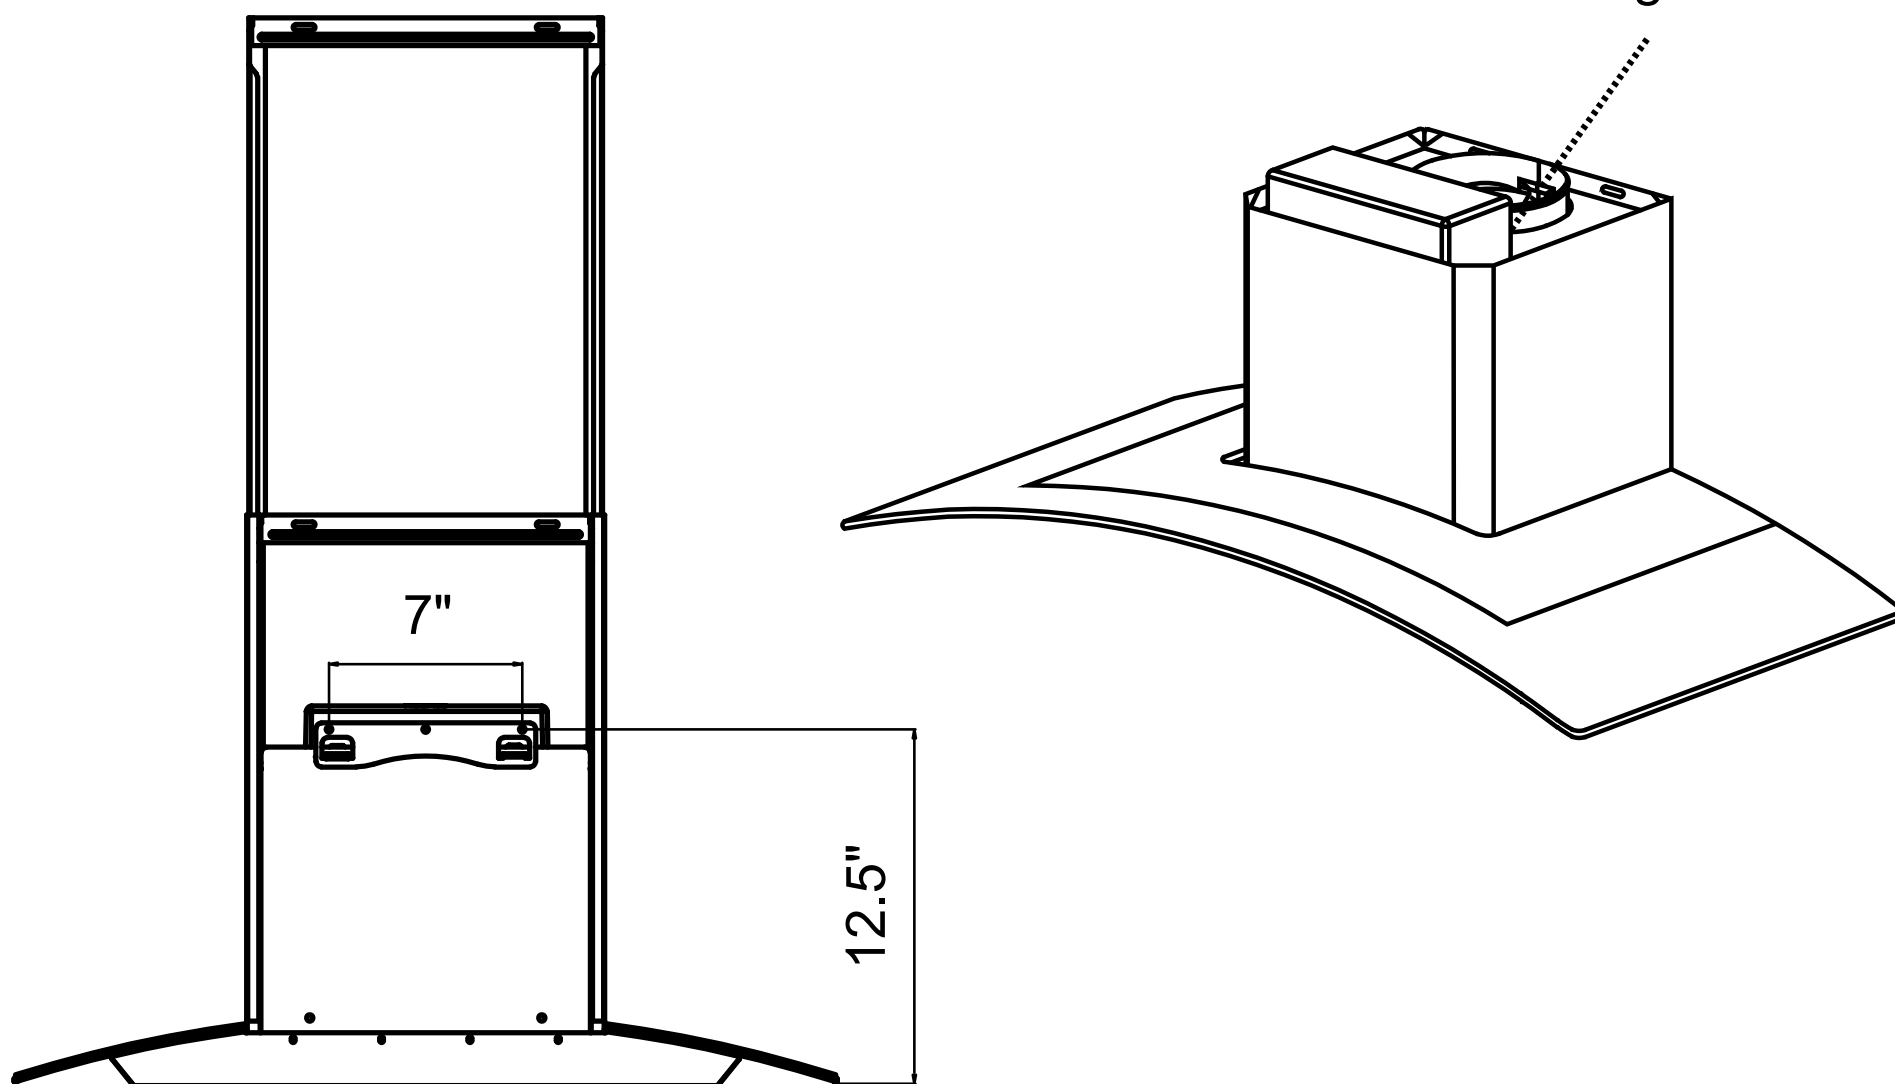

# DIMENSIONS

## COS-668WRC75 Range Hood

Assembled Product Dimensions

Location of 3-Prong Power Cord

Dimensions (WxDxH): 30" x 18.5" x 21.5-39.2"