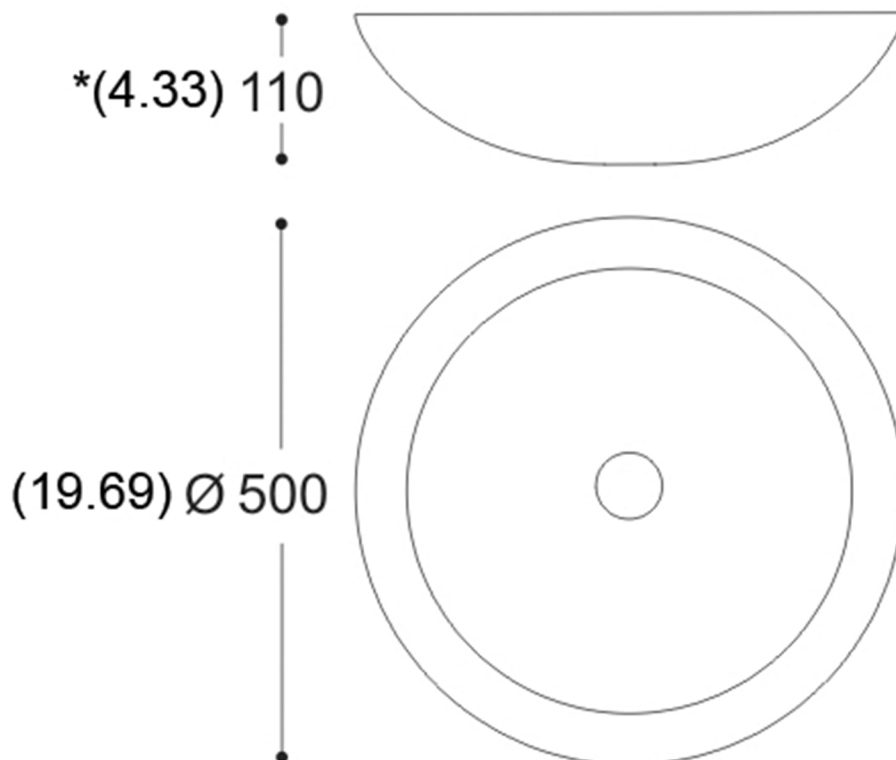

## ALUMIX ROUND

Model: ALUMIX ROUND

Category: Bathroom Sink

Material: Aluminum

Dimensions: 19.7" (L) x 19.7" (W) x 4.4" (H)

Description: Luxury bathroom sink in white and silver finish.

\*Numbers in parenthesis are in inches