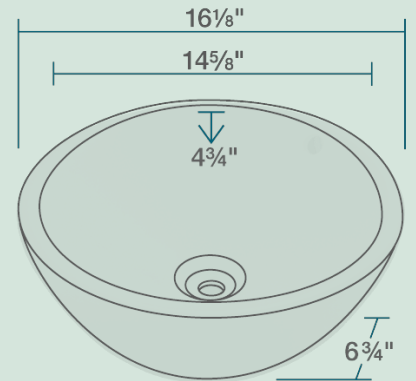

## V2200-WHITE Vessel Sink

16 1/8" x 16 1/8" x 6 3/4"  
 Vessel Installation  
 18" Minimum Cabinet Size  
 True Vitreous China  
 Multiple Colors Available  
 No Hardware Needed  
 cUPC Certified (Uniform Plumbing Code)  
 Limited Lifetime Warranty