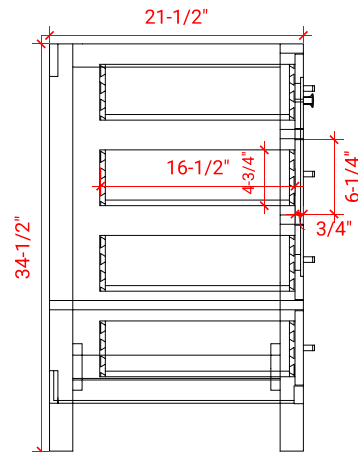

CAMBRIDGE 60" SINGLE SINK BASE CABINET

ARIEL

A061S

BASE CABINET DIMENSIONS

60" W x 21.5" D x 34.5" H

FEATURES

- Solid wood frame & plywood panels
- Dovetail drawers and joints
- Soft closing doors & drawers

HARDWARE FINISHES

Brushed Nickel   Satin Brass   Matte Black   Polished Chrome

AVAILABLE COLORS

White   Grey   Midnight Blue   Espresso

PLAN VIEW