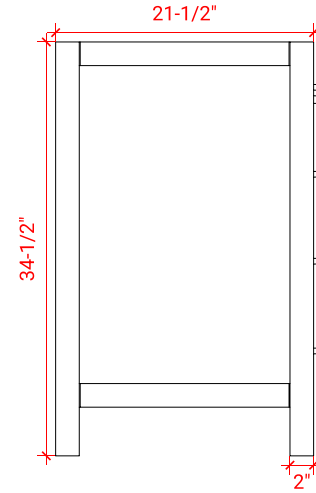

CAMBRIDGE 60" SINGLE SINK BASE CABINET

ARIEL

A061S

BASE CABINET DIMENSIONS

60" W x 21.5" D x 34.5" H

FEATURES

- Solid wood frame & plywood panels
- Dovetail drawers and joints
- Soft closing doors & drawers

HARDWARE FINISHES

Brushed Nickel Satin Brass Matte Black Polished Chrome

AVAILABLE COLORS

White Grey Midnight Blue Espresso

FRONT VIEW

SIDE VIEW

PLAN VIEW

61" SINGLE RECTANGLE SINK COUNTERTOP WITH 0.75 IN. THICKNESS

ARIEL

OVERALL DIMENSIONS

61" W x 22" D x 0.75" H

COUNTERTOP OPTIONS

Carrara Marble
CW2-061S-REC-CT

FEATURES

- Solid countertop with mitered edges & seams
- Undermount white rectangular sink
- Pre-drilled for 8" widespread faucet

INCLUDED

- Countertop
- Matching Backsplash
- Rectangle Sink

COUNTERTOP PLAN VIEW

EDGE SIDE VIEW

THREE DIMENSIONAL COUNTERTOP VIEW