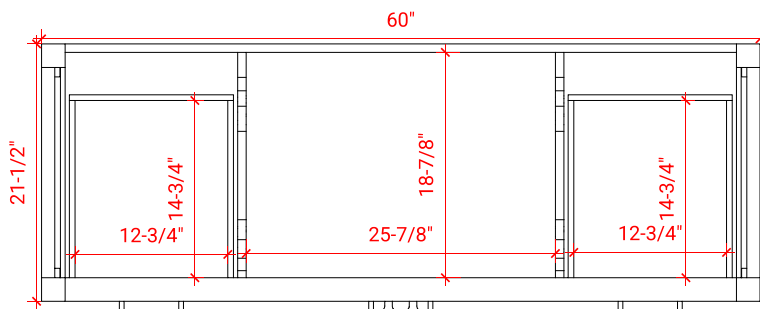

CAMBRIDGE 60" SINGLE SINK BASE CABINET

ARIEL

A061S

BASE CABINET DIMENSIONS

60" W x 21.5" D x 34.5" H

FEATURES

- Solid wood frame & plywood panels
- Dovetail drawers and joints
- Soft closing doors & drawers

HARDWARE FINISHES

Brushed Nickel   Satin Brass   Matte Black   Polished Chrome

AVAILABLE COLORS

White   Grey   Midnight Blue   Espresso

PLAN VIEW