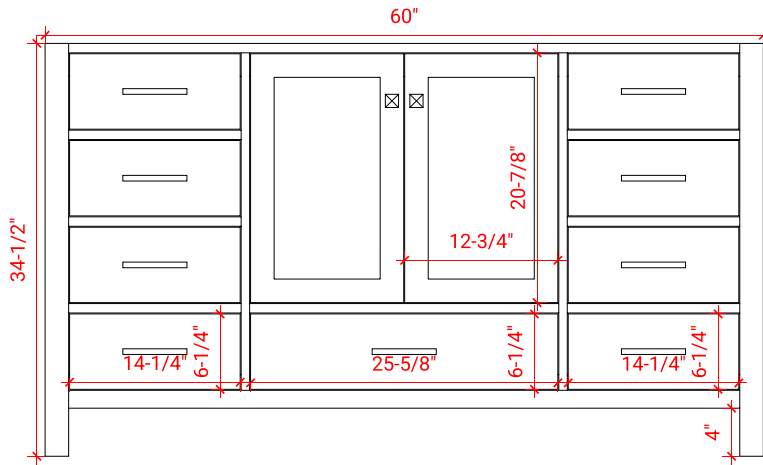

CAMBRIDGE 60" SINGLE SINK BASE CABINET

ARIEL

A061S

BASE CABINET DIMENSIONS

60" W x 21.5" D x 34.5" H

FEATURES

- Solid wood frame & plywood panels
- Dovetail drawers and joints
- Soft closing doors & drawers

HARDWARE FINISHES

Brushed Nickel Satin Brass Matte Black Polished Chrome

AVAILABLE COLORS

White Grey Midnight Blue Espresso

FRONT VIEW

SIDE VIEW

PLAN VIEW

61" SINGLE RECTANGLE SINK COUNTERTOP WITH 0.75 IN. THICKNESS

ARIEL

OVERALL DIMENSIONS

61" W x 22" D x 0.75" H

COUNTERTOP OPTIONS

Carrara Marble
CW2-061S-REC-CT

FEATURES

- Solid countertop with mitered edges & seams
- Undermount white rectangular sink
- Pre-drilled for 8" widespread faucet

INCLUDED

- Countertop
- Matching Backsplash
- Rectangle Sink

COUNTERTOP PLAN VIEW

EDGE SIDE VIEW

THREE DIMENSIONAL COUNTERTOP VIEW