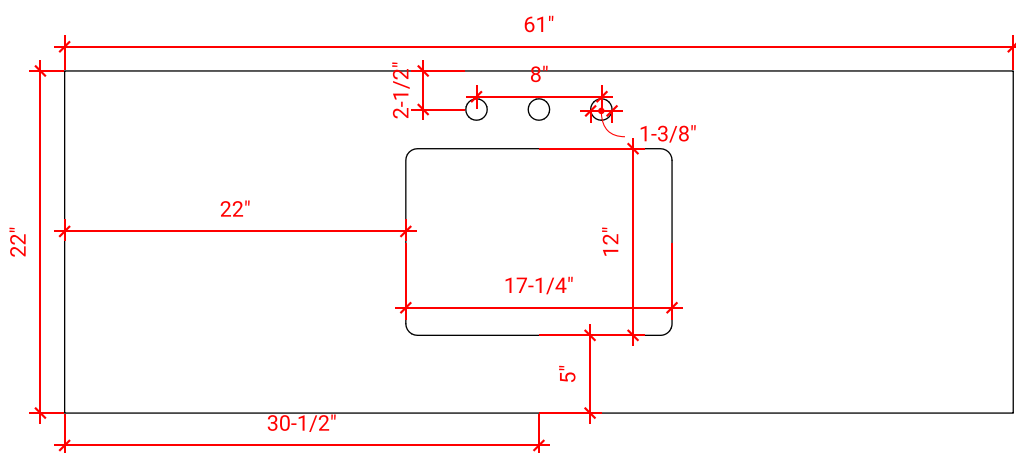

CAMBRIDGE 60" SINGLE SINK BASE CABINET

ARIEL

A061S

BASE CABINET DIMENSIONS

60" W x 21.5" D x 34.5" H

FEATURES

- Solid wood frame & plywood panels
- Dovetail drawers and joints
- Soft closing doors & drawers

ARIEL

OVERALL DIMENSIONS

61" W x 22" D x 0.75" H

COUNTERTOP OPTIONS

Carrara Marble
CW2-061S-REC-CT

FEATURES

- Solid countertop with mitered edges & seams
- Undermount white rectangular sink
- Pre-drilled for 8" widespread faucet

INCLUDED

- Countertop
- Matching Backsplash
- Rectangle Sink

COUNTERTOP PLAN VIEW

EDGE SIDE VIEW

THREE DIMENSIONAL COUNTERTOP VIEW