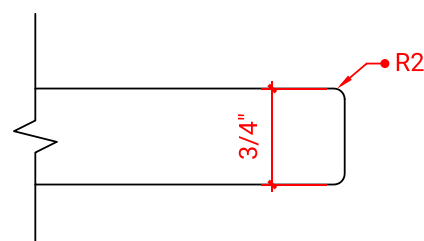

CAMBRIDGE 60" SINGLE SINK BASE CABINET

ARIEL

A061S

BASE CABINET DIMENSIONS

60" W x 21.5" D x 34.5" H

FEATURES

- Solid wood frame & plywood panels
- Dovetail drawers and joints
- Soft closing doors & drawers

ARIEL

OVERALL DIMENSIONS

61" W x 22" D x 0.75" H

COUNTERTOP OPTIONS

Carrara Marble
CW2-061S-REC-CT

FEATURES

- Solid countertop with mitered edges & seams
- Undermount white rectangular sink
- Pre-drilled for 8" widespread faucet

INCLUDED

- Countertop
- Matching Backsplash
- Rectangle Sink

COUNTERTOP PLAN VIEW

EDGE SIDE VIEW

THREE DIMENSIONAL COUNTERTOP VIEW