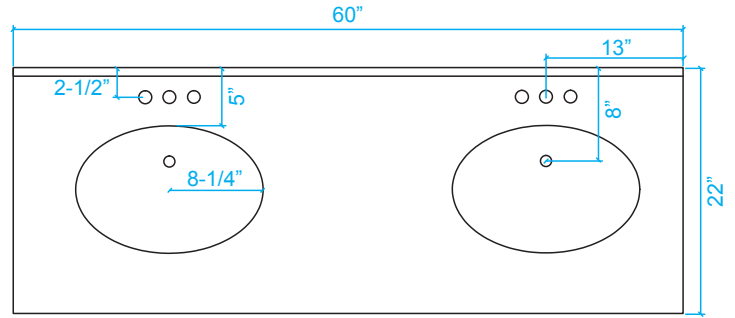

WYNDHAM COLLECTION

TOP VIEW OF VANITY CABINET

**Note: Due to high probability of breakage, the backsplash comes in two pieces, cut from same piece. All measurements are $\pm 1/4$ "*

WC-1414-60 Double Vanity