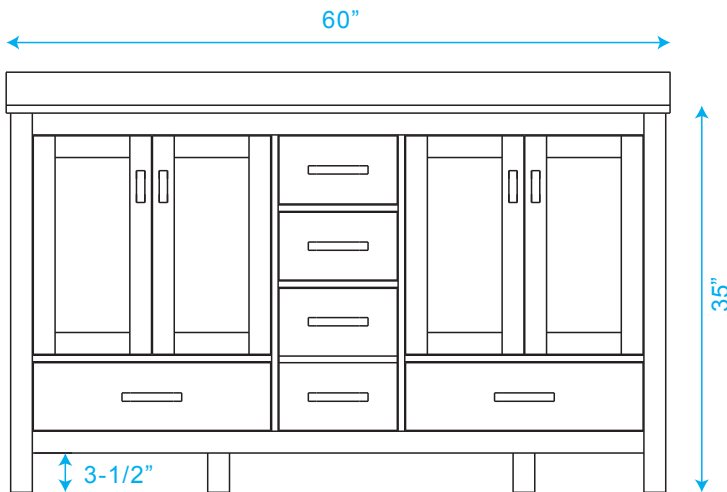

WYNDHAM COLLECTION

TOP VIEW OF VANITY CABINET

**Note: Due to high probability of breakage, the backsplash comes in two pieces, cut from same piece. All measurements are $\pm 1/4$ "*

WC-1414-60 Double Vanity