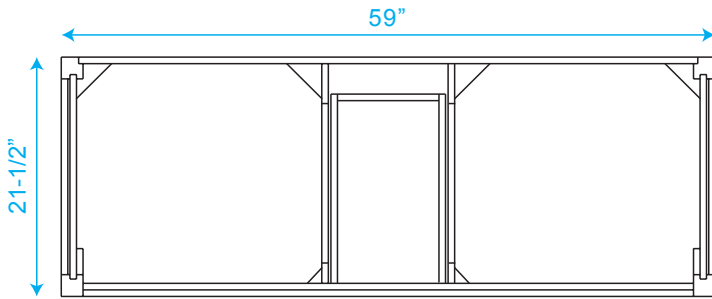

WYNDHAM COLLECTION

TOP VIEW OF VANITY CABINET

**Note: Due to high probability of breakage, the backsplash comes in two pieces, cut from same piece. All measurements are $\pm 1/4$ "*

WC-1414-60 Double Vanity