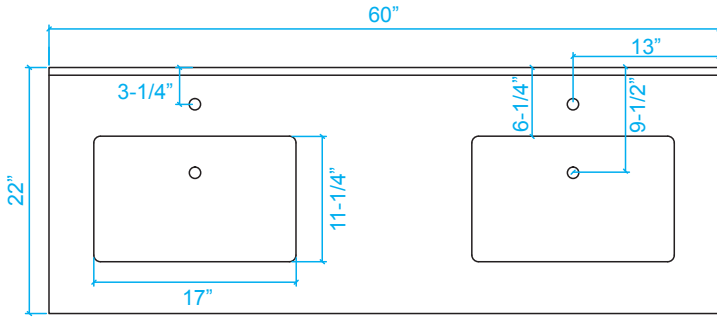

WYNDHAM COLLECTION

TOP VIEW OF VANITY CABINET

**Note: Due to high probability of breakage, the backsplash comes in two pieces, cut from same piece. All measurements are $\pm 1/4$ "*

WC-1414-60 Double Vanity