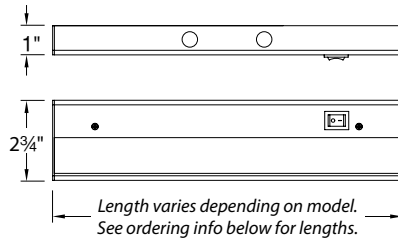

BA-LED

LEDme® Light Bar

WAC LIGHTING

Responsible Lighting®

Fixture Type:

Catalog Number:

Project:

Location:

PRODUCT DESCRIPTION

Bringing out the best in bold, eye-catching residential, retail and commercial displays, LEDme® Light Bars are ideal for counters and cabinets. Thermally efficient, these fixtures are crafted for illuminating heat sensitive perishables and color sensitive apparel, artwork and collectibles.

FEATURES

- True 1" profile
- Available in 5 lengths
- Each light bar includes one "I" connector
- On center spacing of LEDs is maintained when 2 or more light bars are connected with an "I" connector
- Minimal hardware at ends gives the look of one continuous run
- Free of projected heat, UV and IR radiation
- 70,000 hour rated life
- 5 year WAC Lighting product warranty

SPECIFICATIONS

Construction: Extruded aluminum body with acrylic lens.

Power: Integral driver. 120VAC 60Hz input.

Light Source: Includes 3000K or 2700K LEDs. CRI: 85. Replacement modules available.

Dimming: May be dimmed to 10% with electronic low voltage (ELV) dimmer. Compatible with **LEVITON IPE04** Electronic Low Voltage dimmer

Finish: Abrasion resistant Bronze (BB), Satin Nickel (SN) and White (WT) powder coat.

Standards: UL & CUL Listed.

FIXTURE PERFORMANCE

Model #	Color Temp	Power	Lumens	Efficacy
BA-LED2	3000K	3.5W	150	42.9 lm/W
BA-LED4	3000K	6.2W	240	38.7 lm/W
BA-LED6	3000K	8.5W	445	52.4 lm/W
BA-LED8	3000K	12.7W	700	55.1 lm/W
BA-LED10	3000K	13.1W	721	55 lm/W
BA-LED2-27	2700K	3.5W	150	42.9 lm/W
BA-LED4-27	2700K	6W	285	47.5 lm/W
BA-LED6-27	2700K	8.6W	465	54.1 lm/W
BA-LED8-27	2700K	10.9W	585	53.7 lm/W
BA-LED10-27	2700K	13.4W	695	51.9 lm/W

ACCESSORIES

6' power cord 	BA-PC6-WT	Supplies power in any application.
"I" connector 	BA-I-WT	Interconnection for seamless end to end transitions. One included with each light bar.
Interconnect cable 	BA-IC12-WT 12" BA-IC24-WT 24" BA-IC36-WT 36"	Links two light bars using a single power connection.

ORDER NUMBER

Model#	Color Temp	Length	Finish
BA-LED	3000K	2	8"
		4	12"
		6	18"
		8	24"
		10	30"
BA-LED	2700K	2-27	8"
		4-27	12"
		6-27	18"
		8-27	24"
		10-27	30"

BB Bronze
SN Satin Nickel
WT White

FINISHES

REPLACEMENT MODULES

		RM2X1-30-BA	RM4X1-30-BA	
BA-LED2	order	1		
BA-LED4			1	
BA-LED6		1	+	1
BA-LED8				2
BA-LED10		1	+	2

BA-LED -

Example: **BA-LED4-27-WT**

The total of all connected fixtures should not exceed 4 pieces.

WAC Lighting
www.waclighting.com
Phone (800) 526.2588 • Fax (800) 526.2585

Headquarters/Eastern Distribution Center
615 South Street • Garden City, NY 11530
Phone (516) 515.5000 • Fax (516) 515.5050

Western Distribution Center
168 Brea Canyon Road • City of Industry, CA 91789
Phone (800) 526.2588 • Fax (800) 526.2585