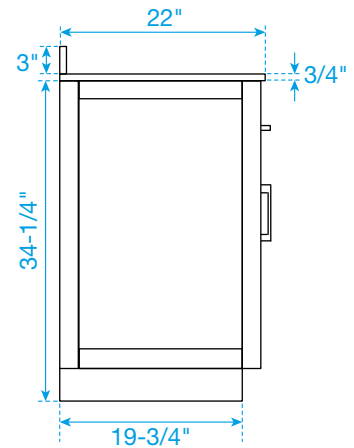

# WYNDHAM COLLECTION

TOP VIEW OF VANITY CABINET

\*Note: Due to high probability of breakage, the backsplash comes in two pieces, cut from the same piece. All measurements are  $\pm 1/4$ ".

WC-2626-84-DBL  
Quartz

# WYNDHAM COLLECTION

Note: Side splash is reversible. Due to high probability of breakage, the backsplash comes in two pieces, cut from the same piece. All measurements are  $\pm 1/4"$ .

WC-QC3-84-DBL-TOP