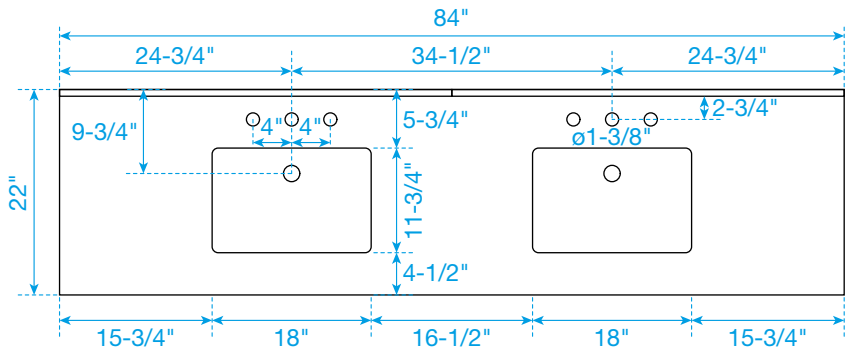

# WYNDHAM COLLECTION

TOP VIEW OF VANITY CABINET

\*Note: Due to high probability of breakage, the backsplash comes in two pieces, cut from the same piece. All measurements are  $\pm 1/4$ ".

WC-2626-84-DBL  
Quartz

# WYNDHAM COLLECTION

Note: Side splash is reversible. Due to high probability of breakage, the backsplash comes in two pieces, cut from the same piece. All measurements are  $\pm 1/4"$ .

WC-QC3-84-DBL-TOP