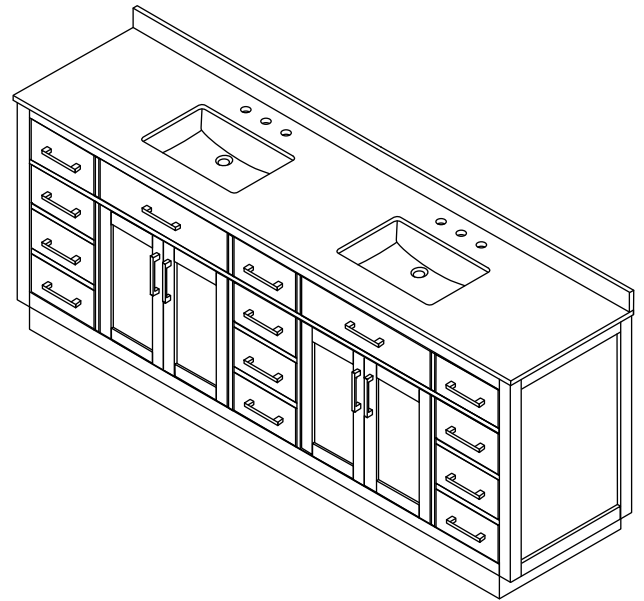

# WYNDHAM COLLECTION

TOP VIEW OF VANITY CABINET

\*Note: Due to high probability of breakage, the backsplash comes in two pieces, cut from the same piece. All measurements are  $\pm 1/4$ ".

WC-2626-84-DBL  
Quartz

# WYNDHAM COLLECTION

Note: Side splash is reversible. Due to high probability of breakage, the backsplash comes in two pieces, cut from the same piece. All measurements are  $\pm 1/4"$ .

WC-QC3-84-DBL-TOP