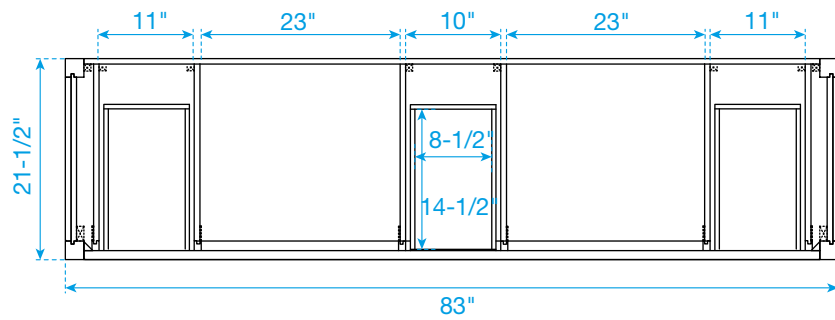

# WYNDHAM COLLECTION

TOP VIEW OF VANITY CABINET

\*Note: Due to high probability of breakage, the backsplash comes in two pieces, cut from the same piece. All measurements are  $\pm 1/4$ ".

WC-2626-84-DBL  
Quartz

# WYNDHAM COLLECTION

Note: Side splash is reversible. Due to high probability of breakage, the backsplash comes in two pieces, cut from the same piece. All measurements are  $\pm 1/4"$ .

WC-QC3-84-DBL-TOP