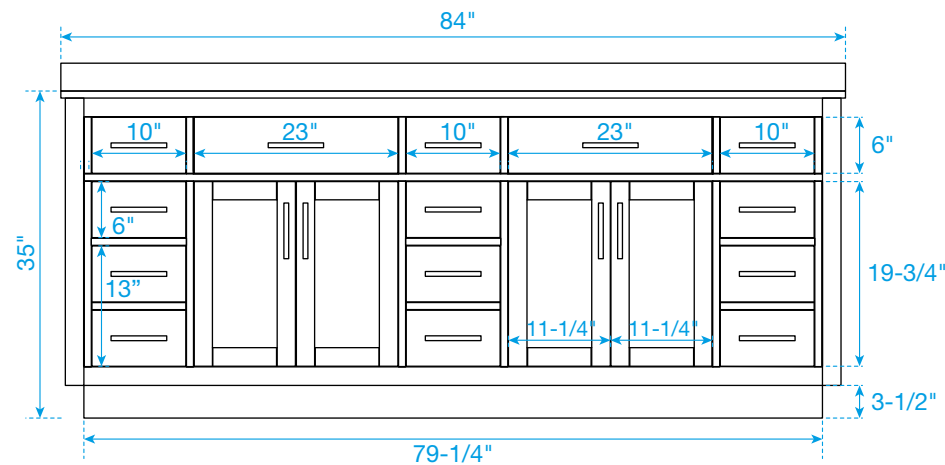

# WYNDHAM COLLECTION

TOP VIEW OF VANITY CABINET

\*Note: Due to high probability of breakage, the backsplash comes in two pieces, cut from the same piece. All measurements are  $\pm 1/4$ ".

WC-2626-84-DBL  
Quartz

# WYNDHAM COLLECTION

Note: Side splash is reversible. Due to high probability of breakage, the backsplash comes in two pieces, cut from the same piece. All measurements are  $\pm 1/4"$ .

WC-QC3-84-DBL-TOP