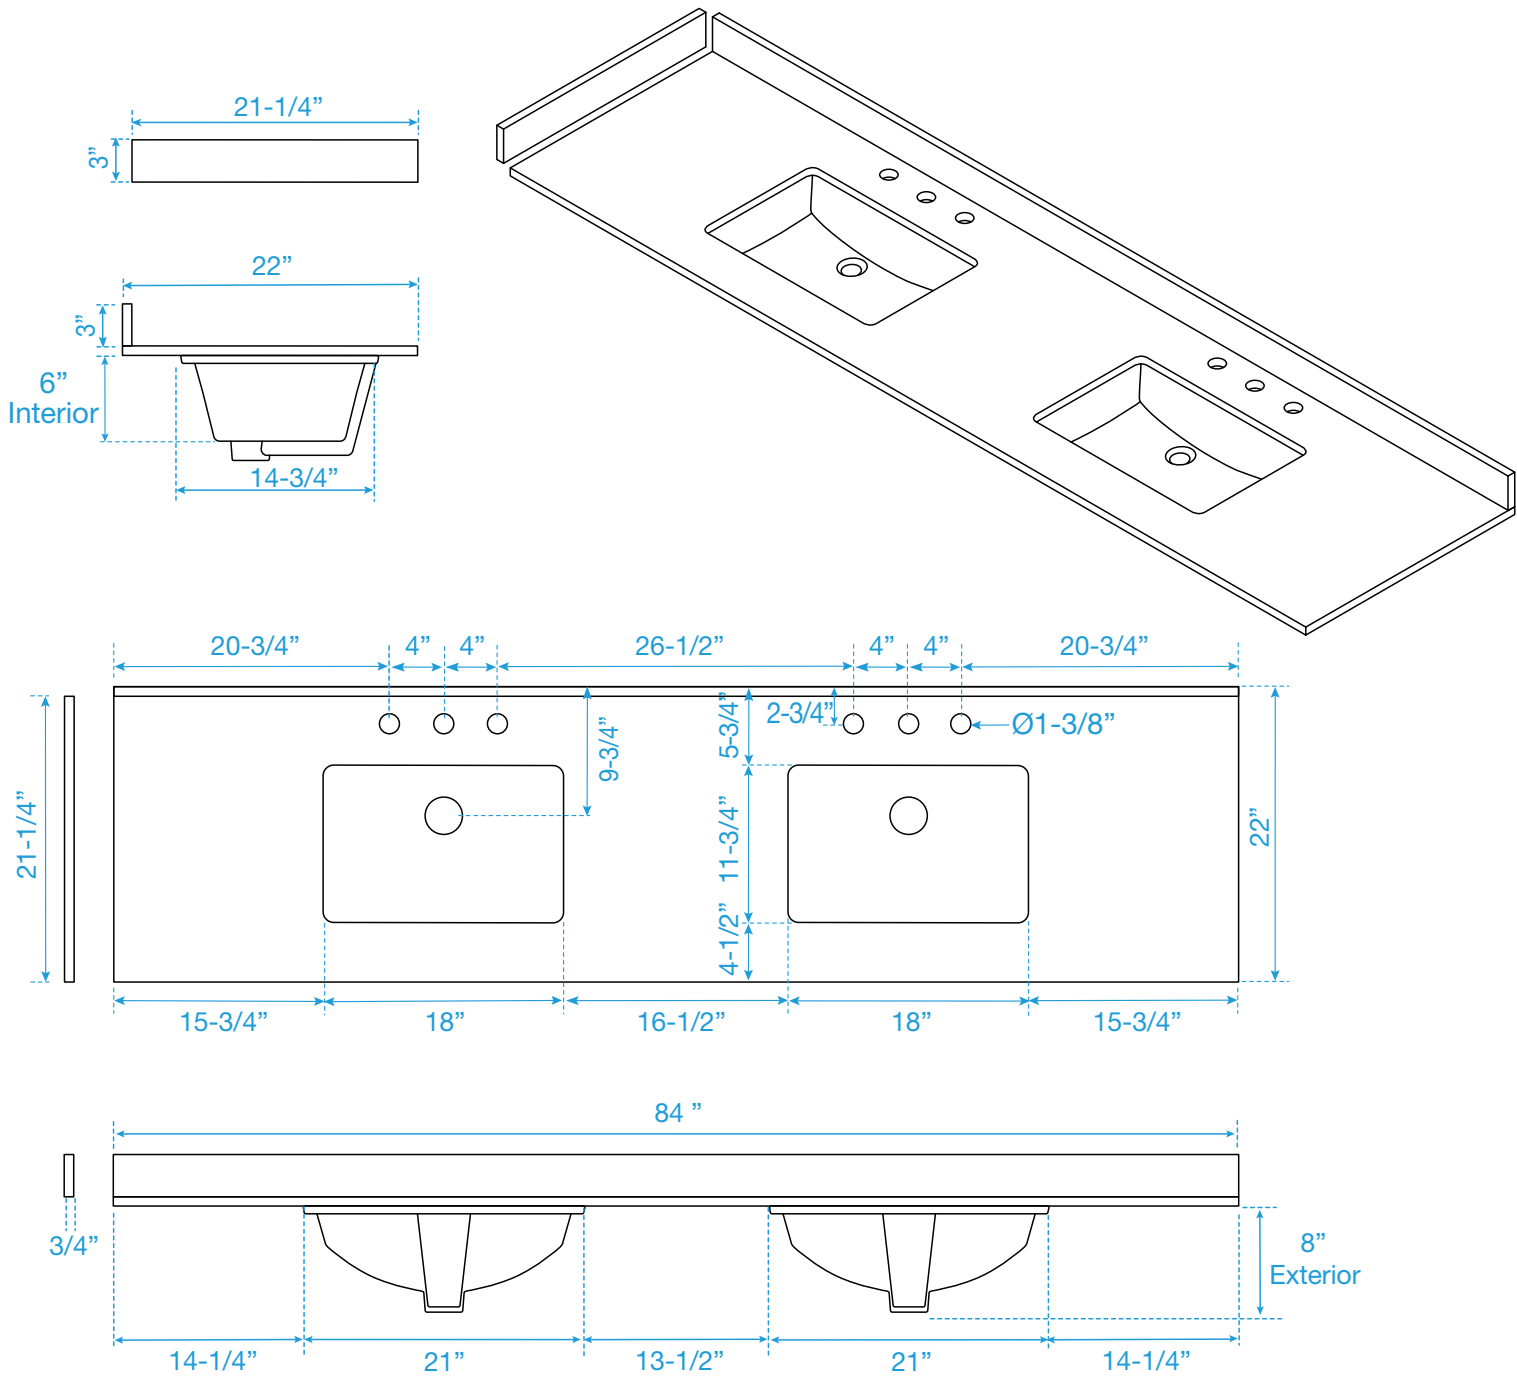

# WYNDHAM COLLECTION

TOP VIEW OF VANITY CABINET

\*Note: Due to high probability of breakage, the backsplash comes in two pieces, cut from the same piece. All measurements are  $\pm 1/4$ ".

WC-2626-84-DBL  
Quartz

# WYNDHAM COLLECTION

Note: Side splash is reversible. Due to high probability of breakage, the backsplash comes in two pieces, cut from the same piece. All measurements are  $\pm 1/4"$ .

WC-QC3-84-DBL-TOP