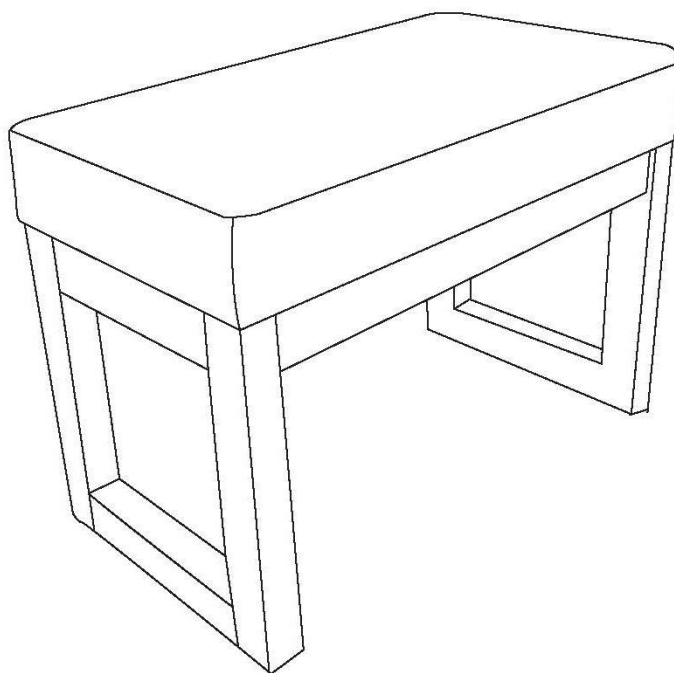

SIMPLEHOME
LIFE BY DESIGN

WyndenHall
HOME DECOR
brooklyn + max™

MILLTOWN / MADISON / LEWISTON

FOOTSTOOL SMALL OTTOMAN BENCH

MODEL # AXCOT-252S-DSB

SIMPLIHOME[®]
— LIFE BY DESIGN —

Wynden+Hall[™]
HOME DECOR
brooklyn + max[™]