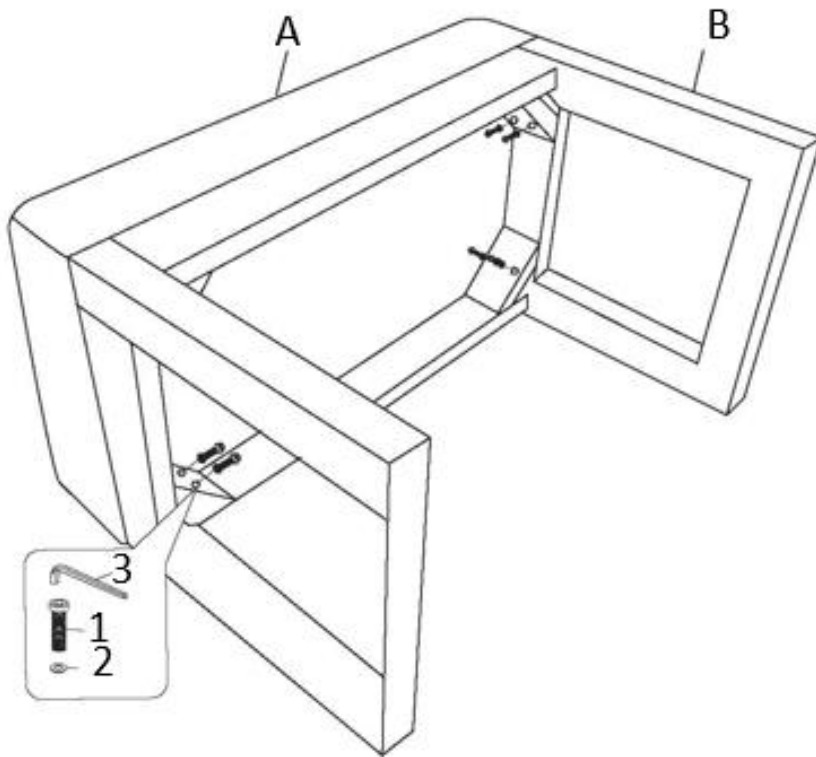

STEP 1

Attach Sides (B) to Seat (A) with Allen Key Screws (1) and Washers (2).
Use Allen Key (3) to tighten.