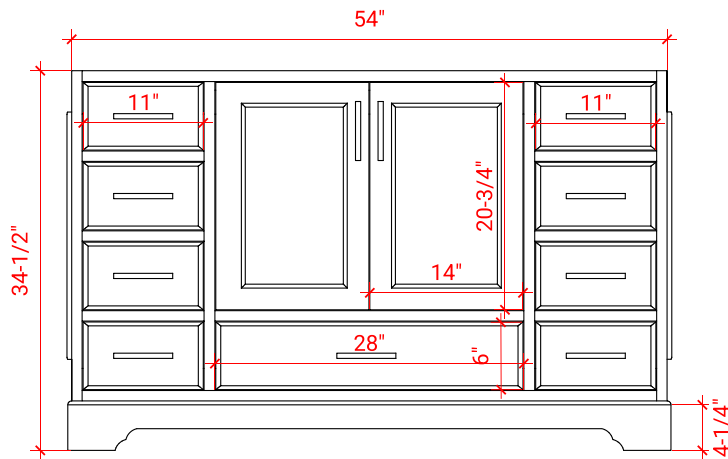

STAFFORD 54" SINGLE SINK BASE CABINET

ARIEL

M054S

BASE CABINET DIMENSIONS

54" W x 21.5" D x 34.5" H

FEATURES

- Solid wood frame & plywood panels
- Dovetail drawers and joints
- Soft closing doors & drawers

HARDWARE FINISHES

Brushed Nickel Satin Brass Matte Black Polished Chrome

AVAILABLE COLORS

White Grey Midnight Blue

FRONT VIEW

SIDE VIEW

PLAN VIEW

55" SINGLE RECTANGLE SINK COUNTERTOP WITH 0.75 IN. THICKNESS

ARIEL

OVERALL DIMENSIONS

55" W x 22" D x 0.75" H

COUNTERTOP OPTIONS

Carrara Marble
CW2-055S-REC-CT

FEATURES

- Solid countertop with mitered edges & seams
- Undermount white rectangular sink
- Pre-drilled for 8" widespread faucet

INCLUDED

- Countertop
- Matching Backsplash
- Rectangle Sink

COUNTERTOP PLAN VIEW

EDGE SIDE VIEW

THREE DIMENSIONAL COUNTERTOP VIEW