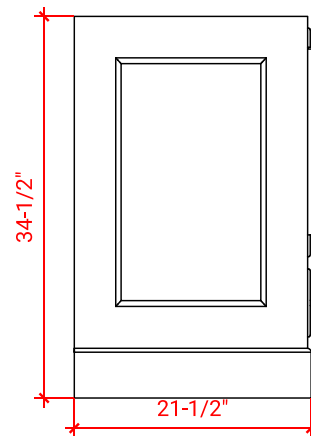

STAFFORD 54" SINGLE SINK BASE CABINET

ARIEL

M054S

BASE CABINET DIMENSIONS

54" W x 21.5" D x 34.5" H

FEATURES

- Solid wood frame & plywood panels
- Dovetail drawers and joints
- Soft closing doors & drawers

HARDWARE FINISHES

Brushed Nickel Satin Brass Matte Black Polished Chrome

AVAILABLE COLORS

White Grey Midnight Blue

FRONT VIEW

SIDE VIEW

PLAN VIEW

55" SINGLE RECTANGLE SINK COUNTERTOP WITH 0.75 IN. THICKNESS

ARIEL

OVERALL DIMENSIONS

55" W x 22" D x 0.75" H

COUNTERTOP OPTIONS

Carrara Marble
CW2-055S-REC-CT

FEATURES

- Solid countertop with mitered edges & seams
- Undermount white rectangular sink
- Pre-drilled for 8" widespread faucet

INCLUDED

- Countertop
- Matching Backsplash
- Rectangle Sink

COUNTERTOP PLAN VIEW

EDGE SIDE VIEW

THREE DIMENSIONAL COUNTERTOP VIEW