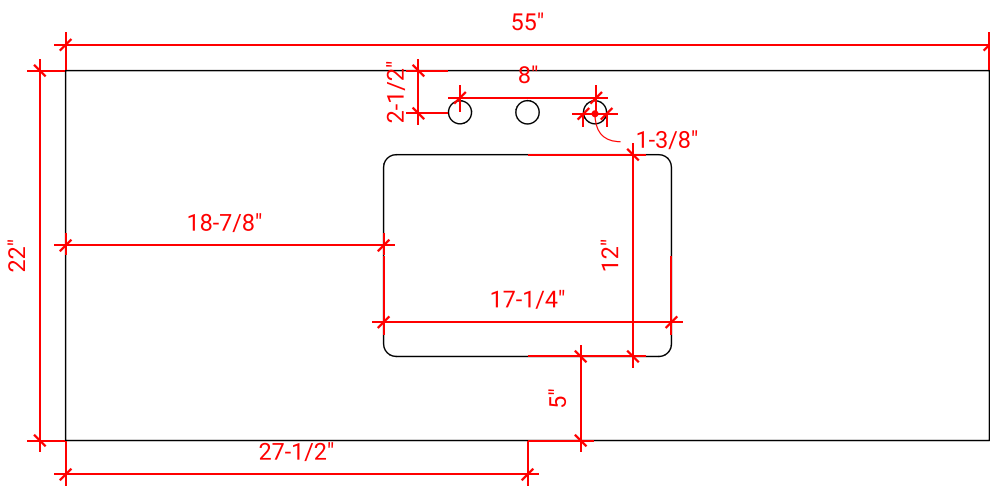

STAFFORD 54" SINGLE SINK BASE CABINET

ARIEL

M054S

BASE CABINET DIMENSIONS

54" W x 21.5" D x 34.5" H

FEATURES

- Solid wood frame & plywood panels
- Dovetail drawers and joints
- Soft closing doors & drawers

HARDWARE FINISHES

OVERALL DIMENSIONS

55" W x 22" D x 0.75" H

COUNTERTOP OPTIONS

Carrara Marble
CW2-055S-REC-CT

FEATURES

- Solid countertop with mitered edges & seams
- Undermount white rectangular sink
- Pre-drilled for 8" widespread faucet

INCLUDED

- Countertop
- Matching Backsplash
- Rectangle Sink

COUNTERTOP PLAN VIEW

EDGE SIDE VIEW

THREE DIMENSIONAL COUNTERTOP VIEW