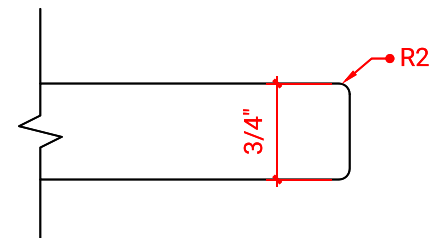

OVERALL DIMENSIONS

55" W x 22" D x 0.75" H

COUNTERTOP OPTIONS

Carrara Marble
CW2-055S-REC-CT

FEATURES

- Solid countertop with mitered edges & seams
- Undermount white rectangular sink
- Pre-drilled for 8" widespread faucet

INCLUDED

- Countertop
- Matching Backsplash
- Rectangle Sink

COUNTERTOP PLAN VIEW

EDGE SIDE VIEW

THREE DIMENSIONAL COUNTERTOP VIEW