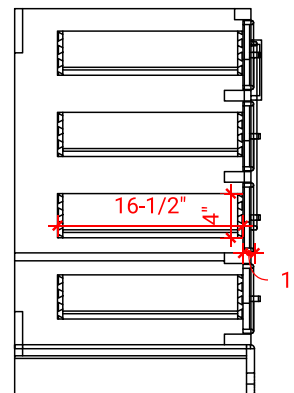

STAFFORD 54" SINGLE SINK BASE CABINET

ARIEL

M054S

BASE CABINET DIMENSIONS

54" W x 21.5" D x 34.5" H

FEATURES

- Solid wood frame & plywood panels
- Dovetail drawers and joints
- Soft closing doors & drawers

HARDWARE FINISHES

Brushed Nickel Satin Brass Matte Black Polished Chrome

AVAILABLE COLORS

White Grey Midnight Blue

FRONT VIEW

SIDE VIEW

PLAN VIEW

55" SINGLE RECTANGLE SINK COUNTERTOP WITH 0.75 IN. THICKNESS

ARIEL

OVERALL DIMENSIONS

55" W x 22" D x 0.75" H

COUNTERTOP OPTIONS

Carrara Marble
CW2-055S-REC-CT

FEATURES

- Solid countertop with mitered edges & seams
- Undermount white rectangular sink
- Pre-drilled for 8" widespread faucet

INCLUDED

- Countertop
- Matching Backsplash
- Rectangle Sink

COUNTERTOP PLAN VIEW

EDGE SIDE VIEW

THREE DIMENSIONAL COUNTERTOP VIEW