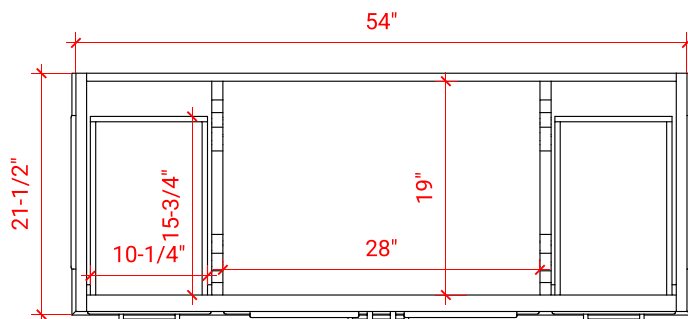

STAFFORD 54" SINGLE SINK BASE CABINET

ARIEL

M054S

BASE CABINET DIMENSIONS

54" W x 21.5" D x 34.5" H

FEATURES

- Solid wood frame & plywood panels
- Dovetail drawers and joints
- Soft closing doors & drawers

HARDWARE FINISHES

Brushed Nickel Satin Brass Matte Black Polished Chrome

AVAILABLE COLORS

White Grey Midnight Blue

FRONT VIEW

SIDE VIEW

PLAN VIEW

55" SINGLE RECTANGLE SINK COUNTERTOP WITH 0.75 IN. THICKNESS

ARIEL

OVERALL DIMENSIONS

55" W x 22" D x 0.75" H

COUNTERTOP OPTIONS

Carrara Marble
CW2-055S-REC-CT

FEATURES

- Solid countertop with mitered edges & seams
- Undermount white rectangular sink
- Pre-drilled for 8" widespread faucet

INCLUDED

- Countertop
- Matching Backsplash
- Rectangle Sink

COUNTERTOP PLAN VIEW

EDGE SIDE VIEW

THREE DIMENSIONAL COUNTERTOP VIEW