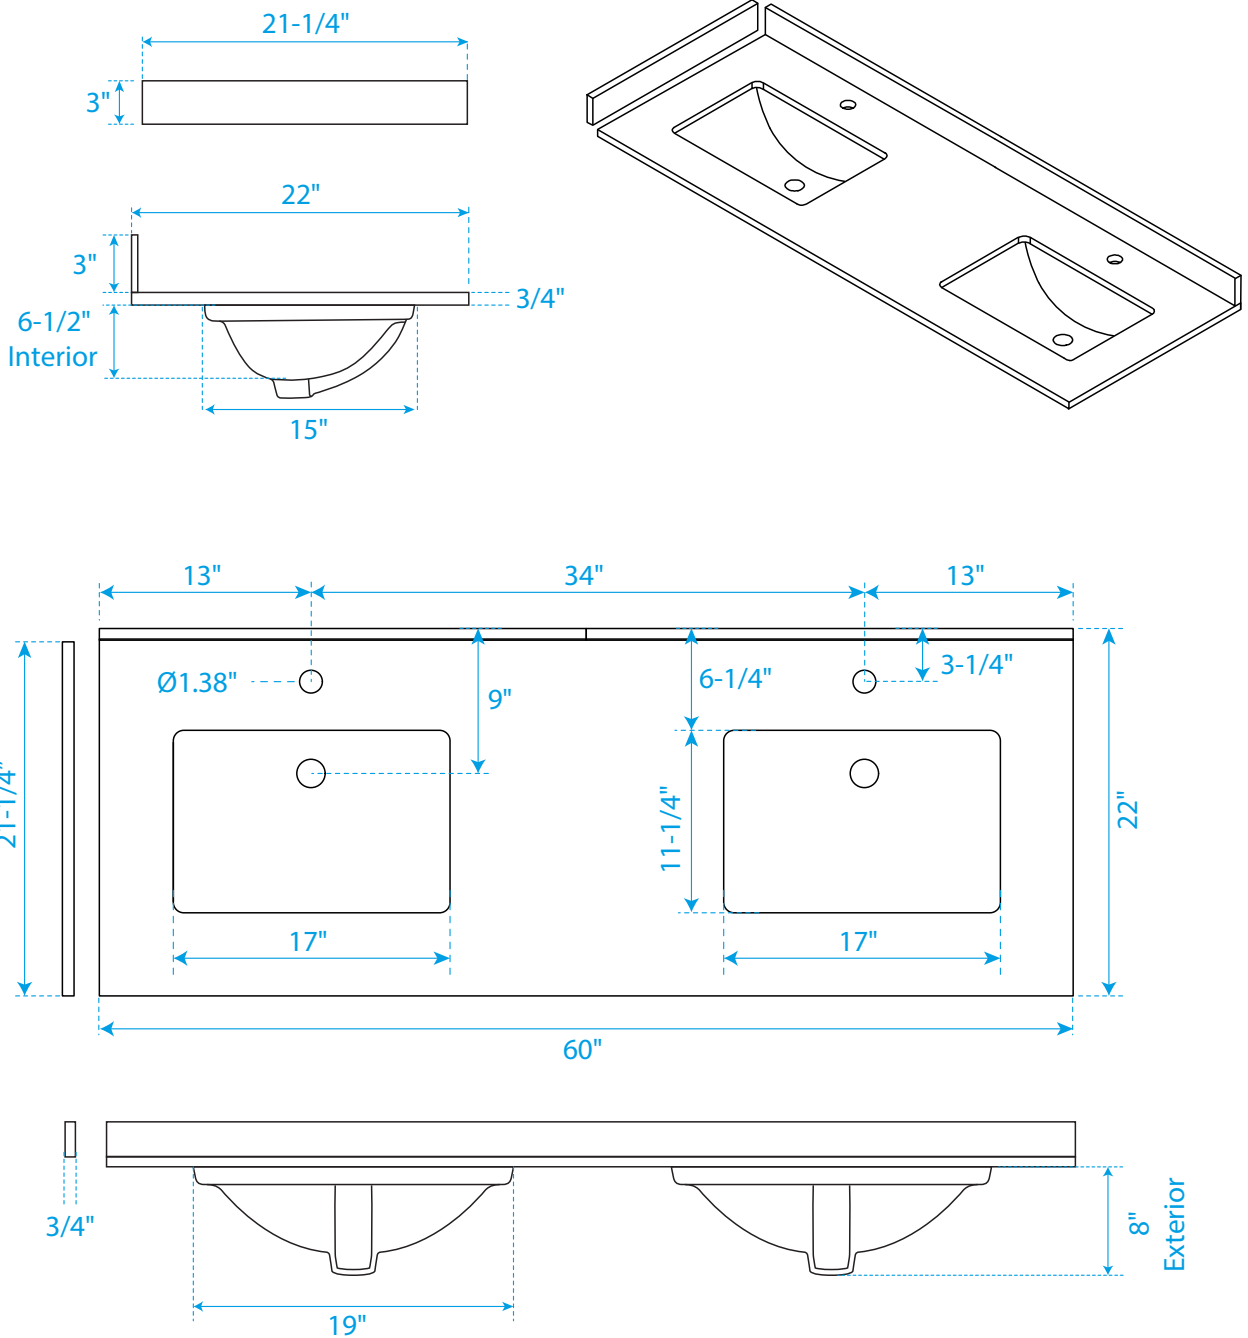

WYNDHAM COLLECTION

TOP VIEW OF VANITY CABINET

*Note: Due to high probability of breakage, the backsplash comes in two pieces, cut from the same piece. All measurements are $\pm 1/4"$.

WC-4141-60-DBL

WYNDHAM COLLECTION

Side splash is reversible.

Note: Due to high probability of breakage, the backsplash comes in two pieces, cut from the same piece. All measurements are $\pm 1/4"$.

WC-VCA-60-DBL-TOP