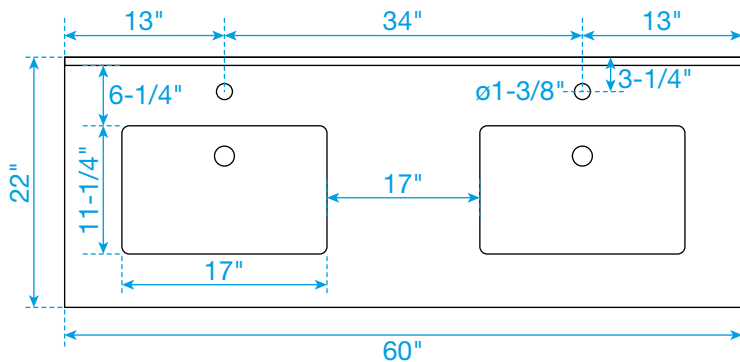

WYNDHAM COLLECTION

TOP VIEW OF VANITY CABINET

*Note: Due to high probability of breakage, the backsplash comes in two pieces, cut from the same piece. All measurements are $\pm 1/4"$.

WC-4141-60-DBL

WYNDHAM COLLECTION

Side splash is reversible.

Note: Due to high probability of breakage, the backsplash comes in two pieces, cut from the same piece. All measurements are $\pm 1/4"$.

WC-VCA-60-DBL-TOP