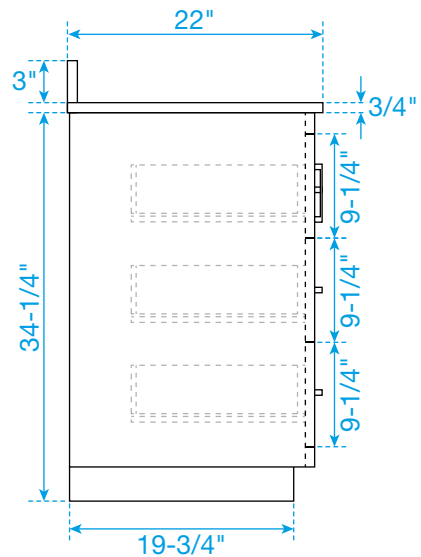

WYNDHAM COLLECTION

TOP VIEW OF VANITY CABINET

*Note: Due to high probability of breakage, the backsplash comes in two pieces, cut from the same piece. All measurements are $\pm 1/4"$.

WC-4141-60-DBL

WYNDHAM COLLECTION

Side splash is reversible.

Note: Due to high probability of breakage, the backsplash comes in two pieces, cut from the same piece. All measurements are $\pm 1/4"$.

WC-VCA-60-DBL-TOP