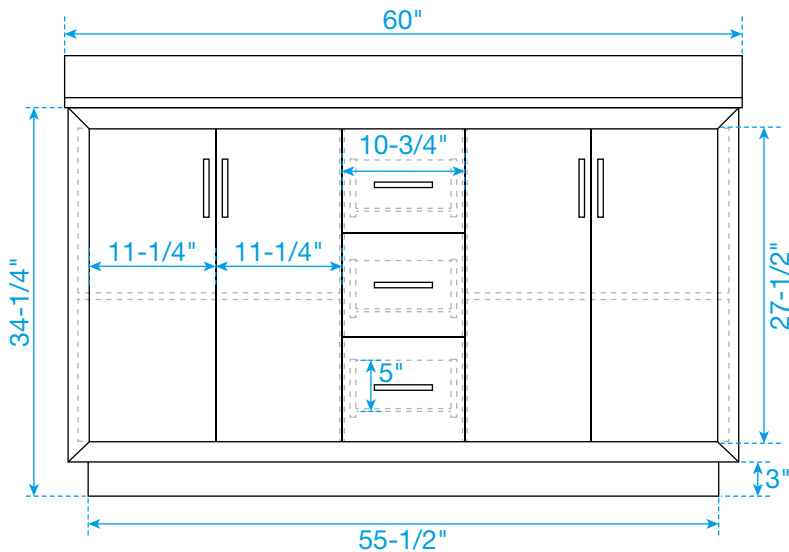

WYNDHAM COLLECTION

TOP VIEW OF VANITY CABINET

*Note: Due to high probability of breakage, the backsplash comes in two pieces, cut from the same piece. All measurements are $\pm 1/4"$.

WC-4141-60-DBL

WYNDHAM COLLECTION

Side splash is reversible.

Note: Due to high probability of breakage, the backsplash comes in two pieces, cut from the same piece. All measurements are $\pm 1/4"$.

WC-VCA-60-DBL-TOP