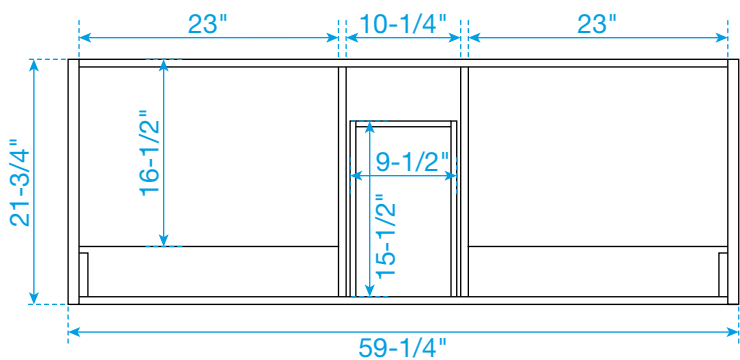

WYNDHAM COLLECTION

TOP VIEW OF VANITY CABINET

*Note: Due to high probability of breakage, the backsplash comes in two pieces, cut from the same piece. All measurements are $\pm 1/4"$.

WC-4141-60-DBL

WYNDHAM COLLECTION

Side splash is reversible.

Note: Due to high probability of breakage, the backsplash comes in two pieces, cut from the same piece. All measurements are $\pm 1/4"$.

WC-VCA-60-DBL-TOP