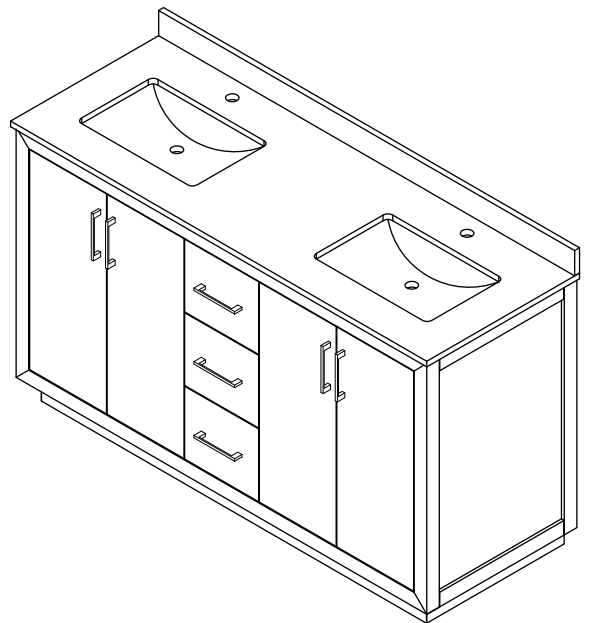

WYNDHAM COLLECTION

TOP VIEW OF VANITY CABINET

*Note: Due to high probability of breakage, the backsplash comes in two pieces, cut from the same piece. All measurements are $\pm 1/4"$.

WC-4141-60-DBL

WYNDHAM COLLECTION

Side splash is reversible.

Note: Due to high probability of breakage, the backsplash comes in two pieces, cut from the same piece. All measurements are $\pm 1/4"$.

WC-VCA-60-DBL-TOP