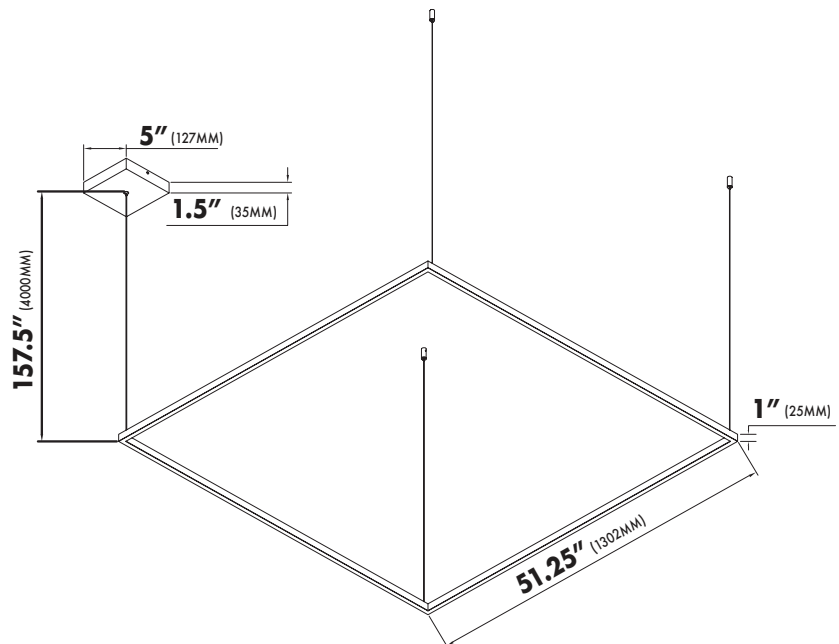

SPECIFICATIONS

• LUMENS	2350.2 LM
• WATTS	77.57W
• VOLTAGE	120V
• CRI	90
• CCT	3000K
• IP RATED	DRY LOCATION - IP20
• MATERIAL	ALUMINUM / ACRYLIC
• FINISH	BLACK
• LIFETIME	50000 HOURS
• DIMMABLE	YES
• WARRANTY	5-YEAR LIMITED

THE MEASUREMENTS ARE ROUNDED TO THE NEAREST 1/4"

AVAILABLE FINISHES