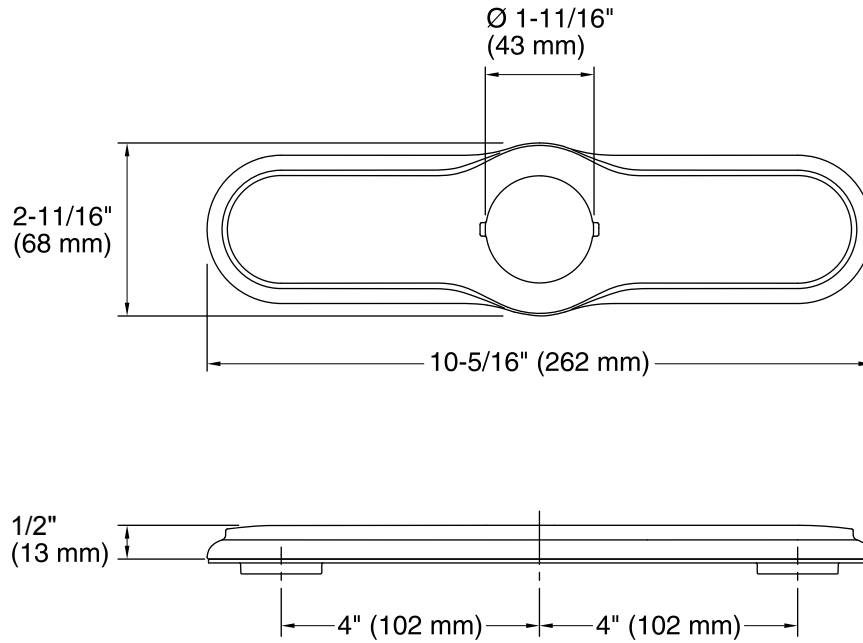

Features

- Coordinates with Tournant™ (K-77515) kitchen faucet.

Recommended Products/Accessories

K-77515 Semi-Professional Kitchen Sink Faucet

Installed component/s: Integral mounting seal.

Loose component/s: Mounting hardware.

Technical Information

All product dimensions are nominal.