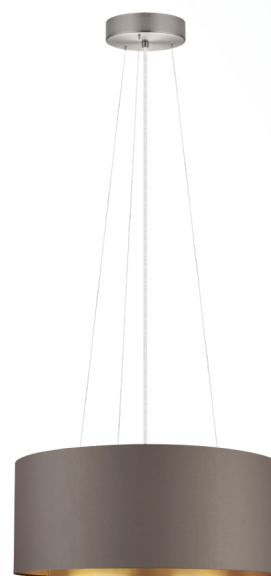

31608A MASERLO

General Information

Material number	31608A
Type	pendant luminaire
Product segment	Indoor
Theme	fabric-conzept

Dimensions

Article Height (in inch)	72.05
Article Diameter (in inch)	20.87
Net Weight	3.36 Kilogram
Canopy Height (in inch)	5.91
Canopy Diameter (in inch)	1.42

Material & Colour

Enclosure Material	steel
Enclosure Colour	satin nickel
Glass/Shade Material	fabric
Glass/Shade Color	cappuccino, gold

Functionality

Switch Type	without switch
Battery	No

Technical Information

Mains Voltage	120V,60Hz (A)
Operation Voltage	120V
Certificate	ETL/CE

Technical changes reserved