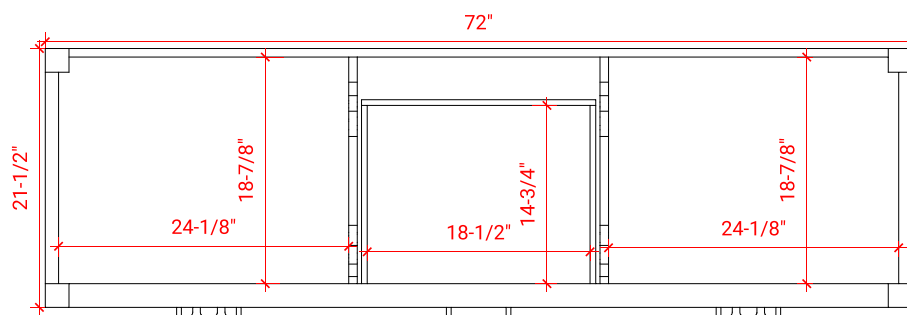

CAMBRIDGE 72" DOUBLE SINK BASE CABINET

ARIEL

A073D

BASE CABINET DIMENSIONS

72" W x 21.5" D x 34.5" H

FEATURES

- Solid wood frame & plywood panels
- Dovetail drawers and joints
- Soft closing doors & drawers

HARDWARE FINISHES

Brushed Nickel Satin Brass Matte Black Polished Chrome

AVAILABLE COLORS

White Grey Midnight Blue Espresso

FRONT VIEW

SIDE VIEW

PLAN VIEW

73" DOUBLE OVAL SINK COUNTERTOP WITH 1.5 IN. THICKNESS

ARIEL

OVERALL DIMENSIONS

73" W x 22" D x 1.5" H

COUNTERTOP OPTIONS

Carrara Marble
CW-073D-OVL-CT

White Quartz
WQ-073D-OVL-CT

FEATURES

- Solid countertop with mitered edges & seams
- Undermount white oval sink
- Pre-drilled for 8" widespread faucet

INCLUDED

- Countertop
- Matching Backsplash
- Oval Sinks

COUNTERTOP PLAN VIEW

EDGE SIDE VIEW

THREE DIMENSIONAL COUNTERTOP VIEW