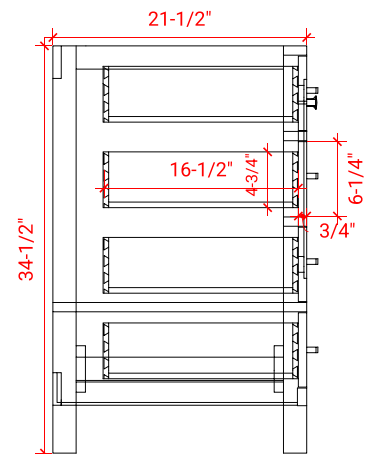

CAMBRIDGE 72" DOUBLE SINK BASE CABINET

ARIEL

A073D

BASE CABINET DIMENSIONS

72" W x 21.5" D x 34.5" H

FEATURES

- Solid wood frame & plywood panels
- Dovetail drawers and joints
- Soft closing doors & drawers

HARDWARE FINISHES

Brushed Nickel   Satin Brass   Matte Black   Polished Chrome

AVAILABLE COLORS

White   Grey   Midnight Blue   Espresso

PLAN VIEW