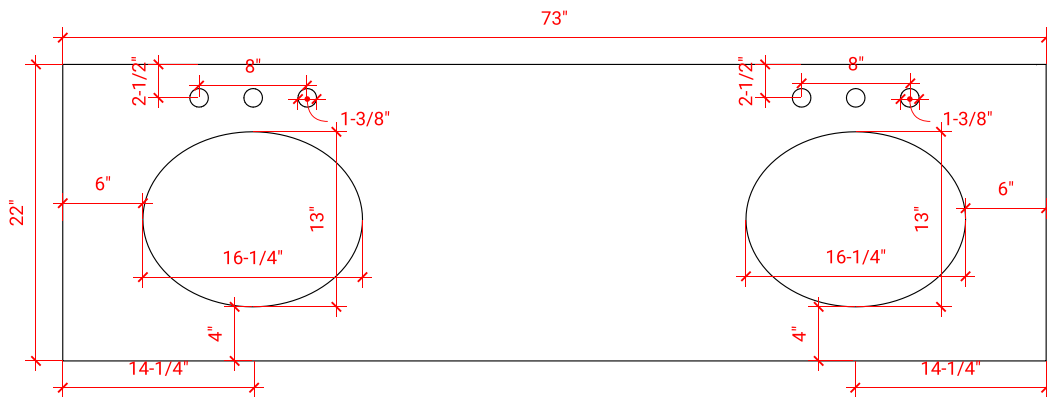

CAMBRIDGE 72" DOUBLE SINK BASE CABINET

ARIEL

A073D

BASE CABINET DIMENSIONS

72" W x 21.5" D x 34.5" H

FEATURES

- Solid wood frame & plywood panels
- Dovetail drawers and joints
- Soft closing doors & drawers

ARIEL

OVERALL DIMENSIONS

73" W x 22" D x 1.5" H

COUNTERTOP OPTIONS

Carrara Marble
CW-073D-OVL-CT

White Quartz
WQ-073D-OVL-CT

FEATURES

- Solid countertop with mitered edges & seams
- Undermount white oval sink
- Pre-drilled for 8" widespread faucet

INCLUDED

- Countertop
- Matching Backsplash
- Oval Sinks

COUNTERTOP PLAN VIEW

EDGE SIDE VIEW

THREE DIMENSIONAL COUNTERTOP VIEW