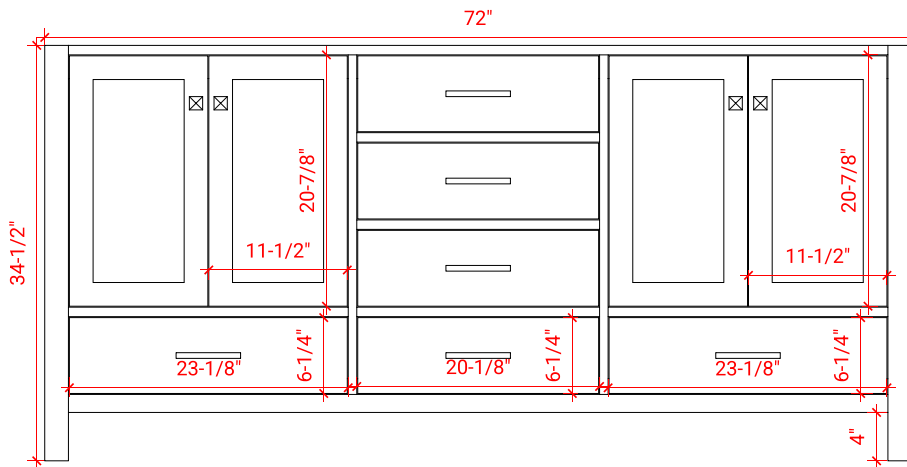

CAMBRIDGE 72" DOUBLE SINK BASE CABINET

ARIEL

A073D

BASE CABINET DIMENSIONS

72" W x 21.5" D x 34.5" H

FEATURES

- Solid wood frame & plywood panels
- Dovetail drawers and joints
- Soft closing doors & drawers

HARDWARE FINISHES

Brushed Nickel Satin Brass Matte Black Polished Chrome

AVAILABLE COLORS

White Grey Midnight Blue Espresso

FRONT VIEW

SIDE VIEW

PLAN VIEW

73" DOUBLE OVAL SINK COUNTERTOP WITH 1.5 IN. THICKNESS

ARIEL

OVERALL DIMENSIONS

73" W x 22" D x 1.5" H

COUNTERTOP OPTIONS

Carrara Marble
CW-073D-OVL-CT

White Quartz
WQ-073D-OVL-CT

FEATURES

- Solid countertop with mitered edges & seams
- Undermount white oval sink
- Pre-drilled for 8" widespread faucet

INCLUDED

- Countertop
- Matching Backsplash
- Oval Sinks

COUNTERTOP PLAN VIEW

EDGE SIDE VIEW

THREE DIMENSIONAL COUNTERTOP VIEW