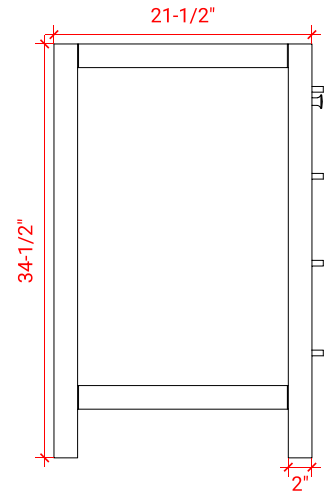

CAMBRIDGE 72" DOUBLE SINK BASE CABINET

ARIEL

A073D

BASE CABINET DIMENSIONS

72" W x 21.5" D x 34.5" H

FEATURES

- Solid wood frame & plywood panels
- Dovetail drawers and joints
- Soft closing doors & drawers

HARDWARE FINISHES

Brushed Nickel Satin Brass Matte Black Polished Chrome

AVAILABLE COLORS

White Grey Midnight Blue Espresso

FRONT VIEW

SIDE VIEW

PLAN VIEW

73" DOUBLE OVAL SINK COUNTERTOP WITH 1.5 IN. THICKNESS

ARIEL

OVERALL DIMENSIONS

73" W x 22" D x 1.5" H

COUNTERTOP OPTIONS

Carrara Marble
CW-073D-OVL-CT

White Quartz
WQ-073D-OVL-CT

FEATURES

- Solid countertop with mitered edges & seams
- Undermount white oval sink
- Pre-drilled for 8" widespread faucet

INCLUDED

- Countertop
- Matching Backsplash
- Oval Sinks

COUNTERTOP PLAN VIEW

EDGE SIDE VIEW

THREE DIMENSIONAL COUNTERTOP VIEW