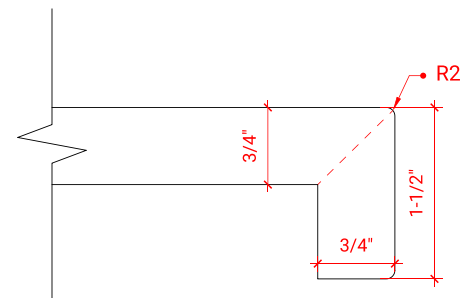

CAMBRIDGE 72" DOUBLE SINK BASE CABINET

ARIEL

A073D

BASE CABINET DIMENSIONS

72" W x 21.5" D x 34.5" H

FEATURES

- Solid wood frame & plywood panels
- Dovetail drawers and joints
- Soft closing doors & drawers

ARIEL

OVERALL DIMENSIONS

73" W x 22" D x 1.5" H

COUNTERTOP OPTIONS

Carrara Marble
CW-073D-OVL-CT

White Quartz
WQ-073D-OVL-CT

FEATURES

- Solid countertop with mitered edges & seams
- Undermount white oval sink
- Pre-drilled for 8" widespread faucet

INCLUDED

- Countertop
- Matching Backsplash
- Oval Sinks

COUNTERTOP PLAN VIEW

EDGE SIDE VIEW

THREE DIMENSIONAL COUNTERTOP VIEW