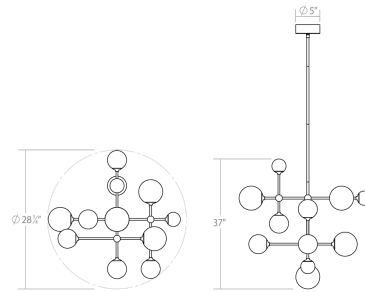

SONNEMAN
A WAY OF LIGHT

 Download

sabon™ LED Pendant

2064.25

DIMENSIONS

Height	27"
Minimum Height	31"
Diameter	29"
Canopy/Backplate/Base	5"

ELECTRICAL SPECS

Bulb Type	Integral LED
Bulb Quantity	3
Bulb Included?	Yes
Wattage	3
Initial Lumens	4300
Input Voltage	120VAC
CCT	3000K
CRI	90
Power Supply Type	Driver
Power Supply Quantity	1
Power Supply Location	Canopy
Dimming Type	TRIAC/ELV

SHIPPING

SHADE 1

Quantity	3
Color	White
Material	White Cased Glass
Height	2.75"

SHADE 2

Quantity	6
Color	White
Material	White Cased Glass
Height	3.75"

SHADE 3

Quantity	4
Color	White
Material	White Cased Glass
Height	4.75"