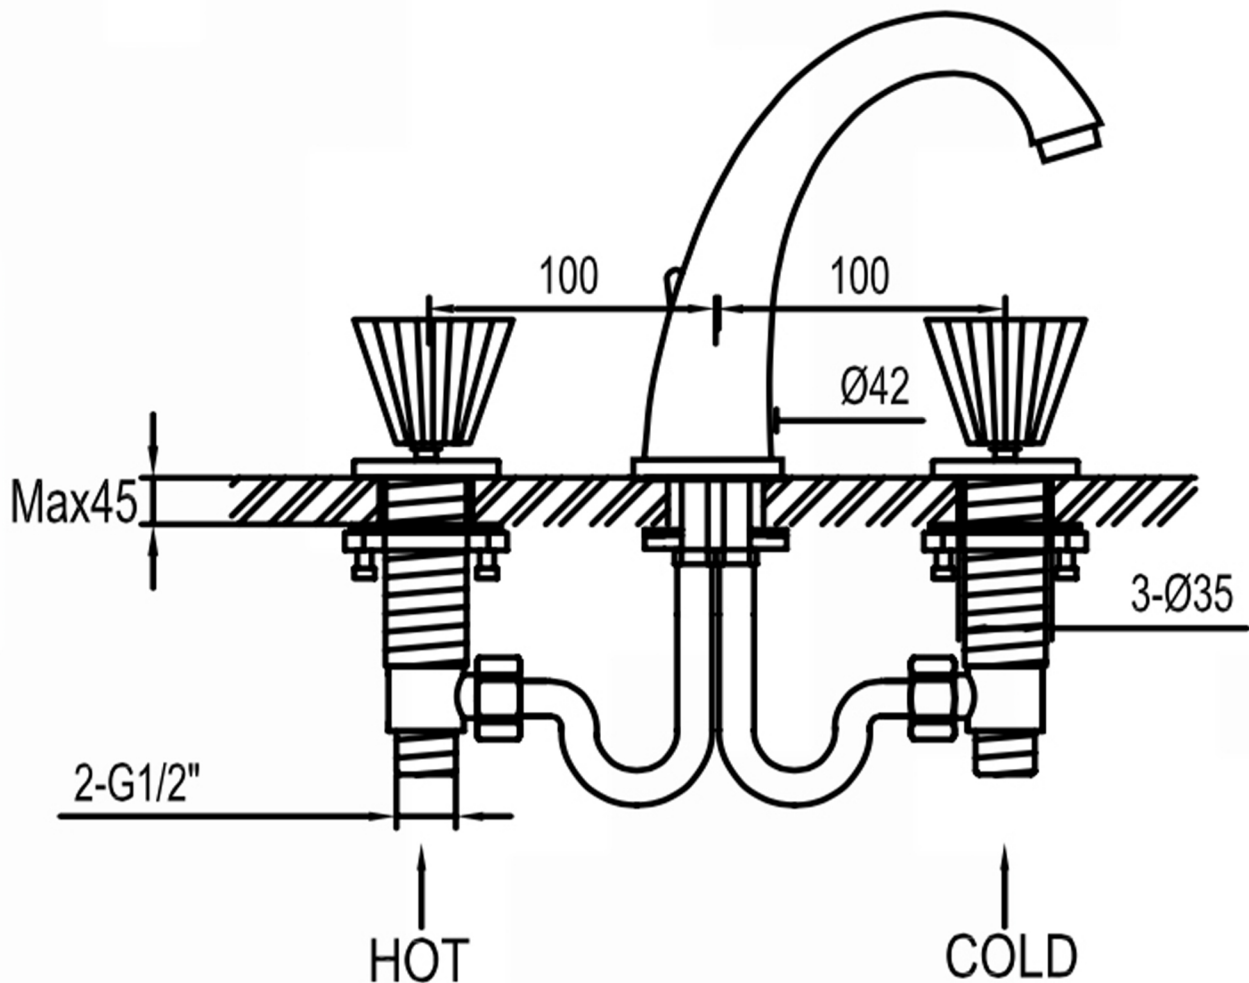

## KYROS

Category: Bathroom Faucet

Material: Lead-Free Brass

Dimensions: 7.1" (L) x 7.9" (W) x 7.4" (H)

Description: Luxury bathroom faucet in polished chrome finish.

\*Numbers are in millimeters