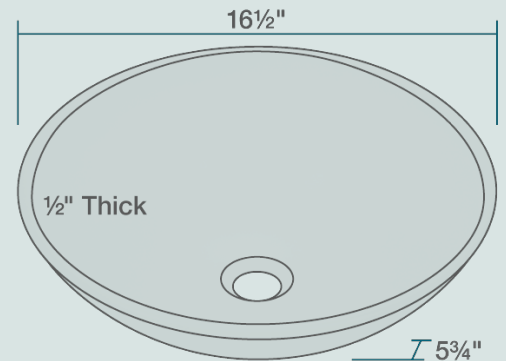

602 Frosted Vessel Sink

16 1/2" x 16 1/2" x 5 3/4"
 Tempered Glass
 Limited Lifetime Warranty
 Frosted Glass

Glass

Our line of glass sinks will add elegant beauty to your bathroom. They are manufactured using fully tempered glass, which is stronger and can withstand higher temperatures than normal glass. The glass is nonporous and will not absorb odor or stains making it a very clean option. Our glass sinks are covered by a limited lifetime warranty.

Accessories

*Accessories not included

UPC: 817299010074

Features

| Vessel Installation | 18" Minimum Cabinet Size | 1/2" Thick | Tempered Glass | Limited Lifetime Warranty | One Bowl |
|---------------------|--------------------------|------------|----------------|---------------------------|----------|
| | | | | | |
| | | | | | |