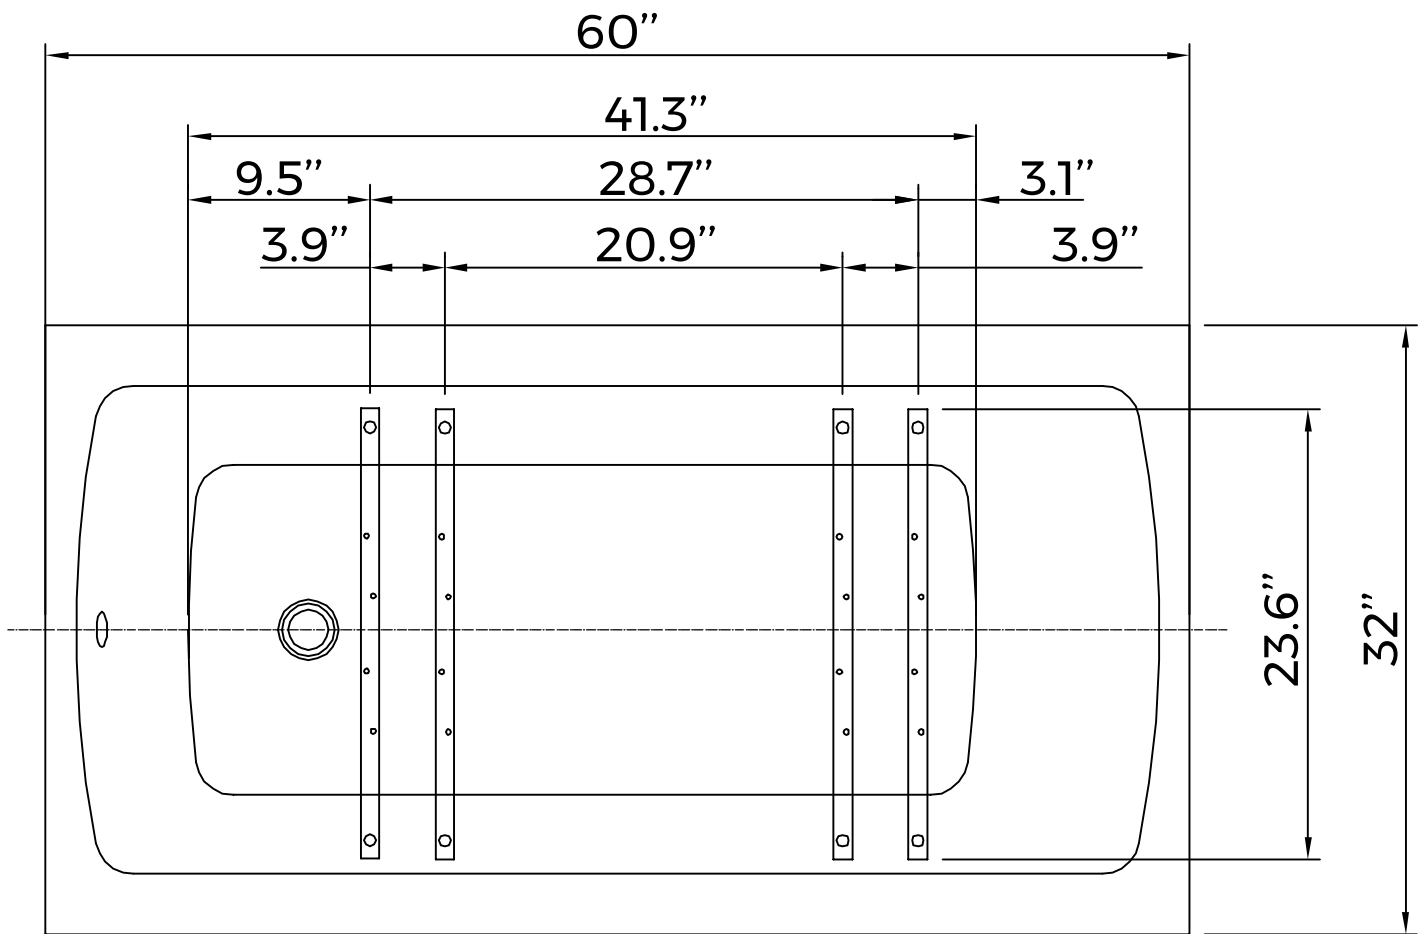

The leveling feet have 2.7" in height adjustability

Leveling Foot Placement