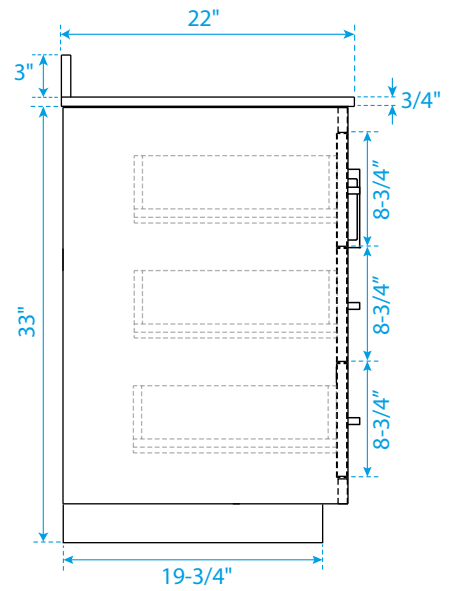

WYNDHAM COLLECTION

TOP VIEW OF VANITY CABINET

*Note: Due to high probability of breakage, the backsplash comes in two pieces, cut from the same piece. All measurements are $\pm 1/4"$.

WC-2929-60-SGL