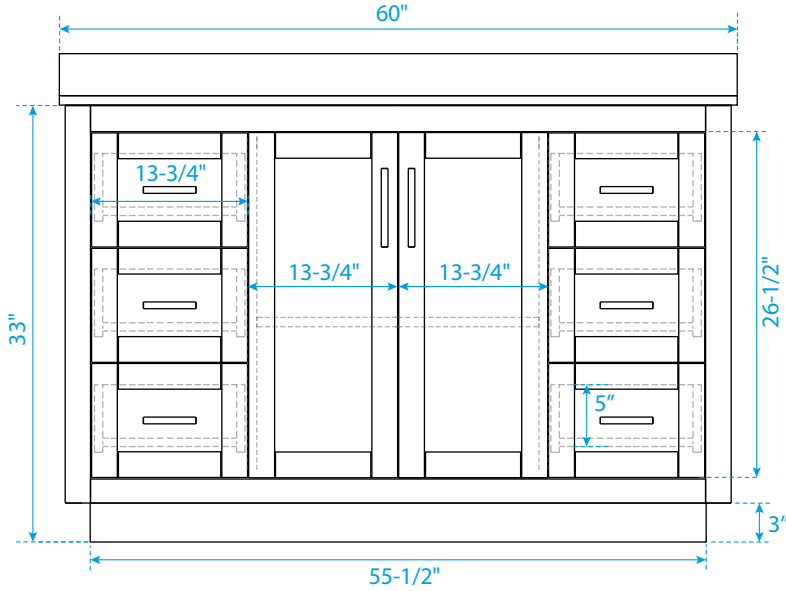

WYNDHAM COLLECTION

TOP VIEW OF VANITY CABINET

*Note: Due to high probability of breakage, the backsplash comes in two pieces, cut from the same piece. All measurements are $\pm 1/4"$.

WC-2929-60-SGL