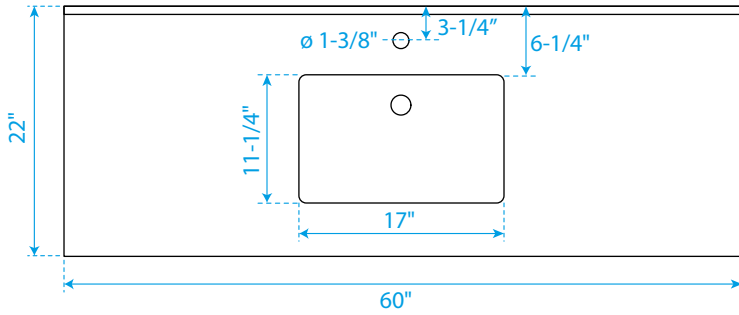

WYNDHAM COLLECTION

TOP VIEW OF VANITY CABINET

*Note: Due to high probability of breakage, the backsplash comes in two pieces, cut from the same piece. All measurements are $\pm 1/4"$.

WC-2929-60-SGL