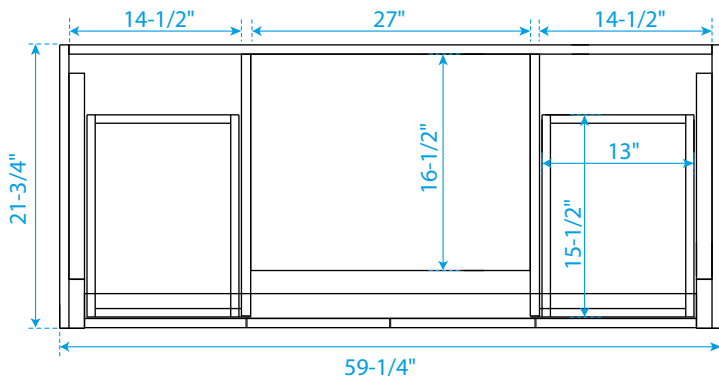

WYNDHAM COLLECTION

TOP VIEW OF VANITY CABINET

*Note: Due to high probability of breakage, the backsplash comes in two pieces, cut from the same piece. All measurements are $\pm 1/4"$.

WC-2929-60-SGL