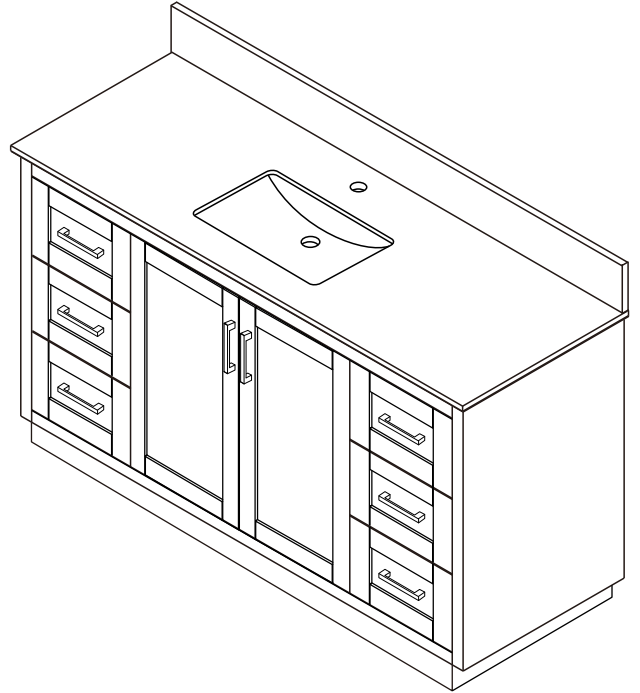

WYNDHAM COLLECTION

TOP VIEW OF VANITY CABINET

*Note: Due to high probability of breakage, the backsplash comes in two pieces, cut from the same piece. All measurements are $\pm 1/4"$.

WC-2929-60-SGL