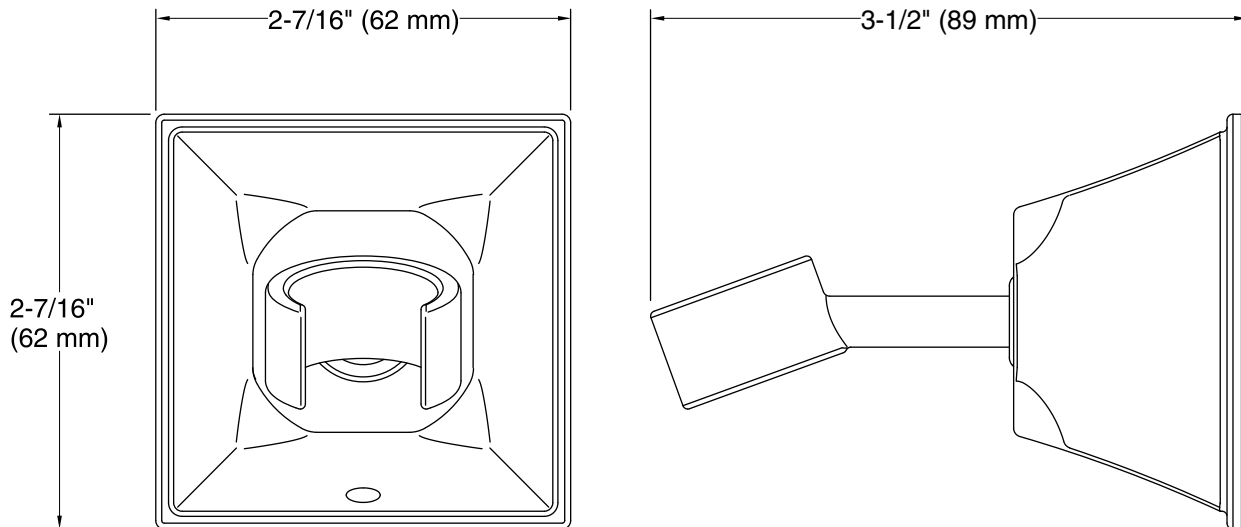

Technical Information

All product dimensions are nominal.

Notes

Install this product according to the installation guide.