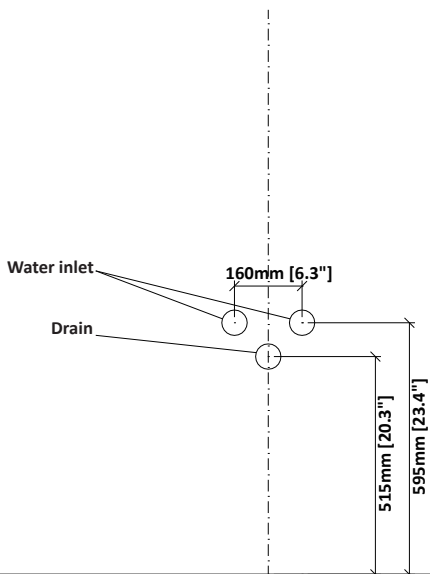

Mina 55 Cabinet Installation Instruction

DIMENSIONS

WARNING !

In the hole on the wall, please be sure to be careful to avoid the internal cables and pipelines.

MATERIALS & TOOLS

Safety glasses, Pencil, Level, Tape measure, Stud Finder, Assorted screwdrivers, Assorted Wrenches, Drill, Screw gun, Caulking gun, Hammer, Screws, Nail anchors/Molly screws.