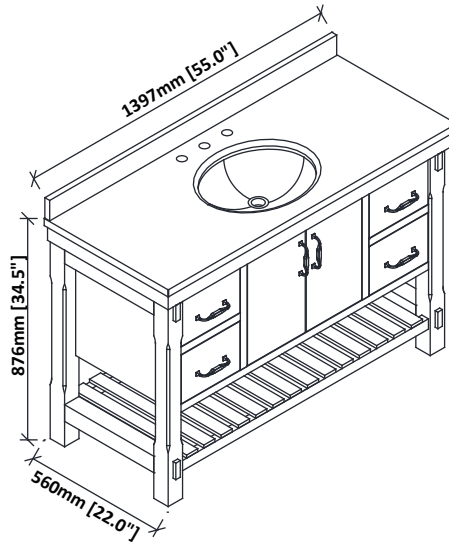

Mina 55 Cabinet Installation Instruction

DIMENSIONS

WARNING !

In the hole on the wall, please be sure to be careful to avoid the internal cables and pipelines.

MATERIALS & TOOLS

Safety glasses, Pencil, Level, Tape measure, Stud Finder, Assorted screwdrivers, Assorted Wrenches, Drill, Screw gun, Caulking gun, Hammer, Screws, Nail anchors/Molly screws.