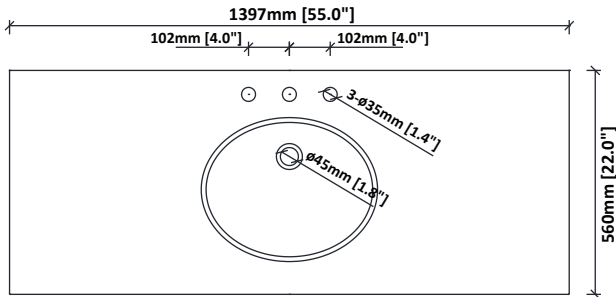

Mina 55 Cabinet Installation Instruction

DIMENSIONS

WARNING !

In the hole on the wall, please be sure to be careful to avoid the internal cables and pipelines.

MATERIALS & TOOLS

Safety glasses, Pencil, Level, Tape measure, Stud Finder, Assorted screwdrivers, Assorted Wrenches, Drill, Screw gun, Caulking gun, Hammer, Screws, Nail anchors/Molly screws.