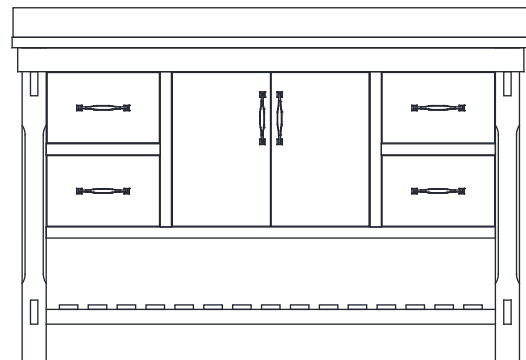

Mina 55 Cabinet Installation Instruction

DIMENSIONS

WARNING !

In the hole on the wall, please be sure to be careful to avoid the internal cables and pipelines.

MATERIALS & TOOLS

Safety glasses, Pencil, Level, Tape measure, Stud Finder, Assorted screwdrivers, Assorted Wrenches, Drill, Screw gun, Caulking gun, Hammer, Screws, Nail anchors/Molly screws.