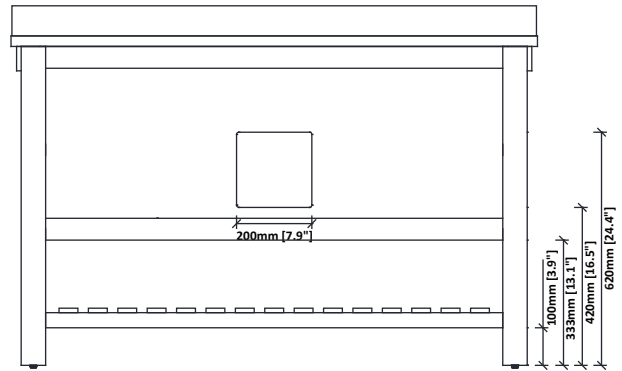

Mina 55 Cabinet Installation Instruction

DIMENSIONS

WARNING !

In the hole on the wall, please be sure to be careful to avoid the internal cables and pipelines.

MATERIALS & TOOLS

Safety glasses, Pencil, Level, Tape measure, Stud Finder, Assorted screwdrivers, Assorted Wrenches, Drill, Screw gun, Caulking gun, Hammer, Screws, Nail anchors/Molly screws.