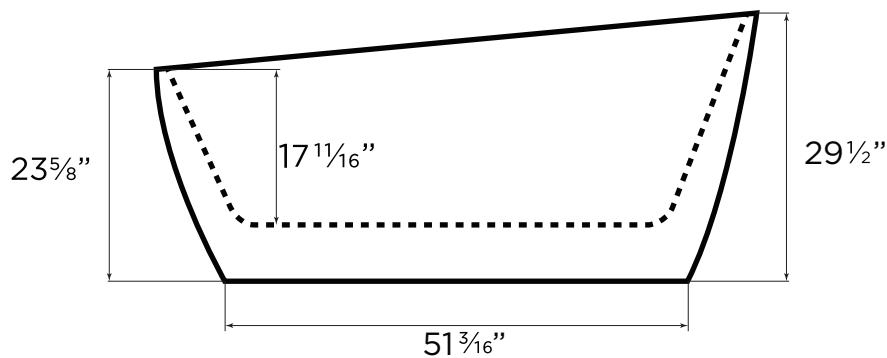

Model: XDA1432001

Covina Freestanding Tub

- Note:**
- Freestanding acrylic tub
 - Modern Oval Design
 - Smooth interior and exterior finish
 - Drain and overflow assembly with polished chrome trim included

Top

Front

Side

All measurements are approximate and may vary +/- 1/4"

Model: XDA1401001/XDA1402001/XDA1402002/XDA1403002/XDA1404001/
XDA1404002/XDA1405001/XDA1406001/XDA1407001/XDA1408001/
XDA1409001/XDA1410001/XDA1410002/XDA1411002/XDA1414001/
XDA1415001/XDA1418001/XDA1420001/XDA1421001/XDA1424001/
XDA1425001/XDA1427001/XDA1430001/XDA1431001/XDA1432001/
XDA1433001/XDA1435001/XDA1436001/XDA1437001/XDA1439001

Front

All measurements are approximate and may vary +/- 1/4"