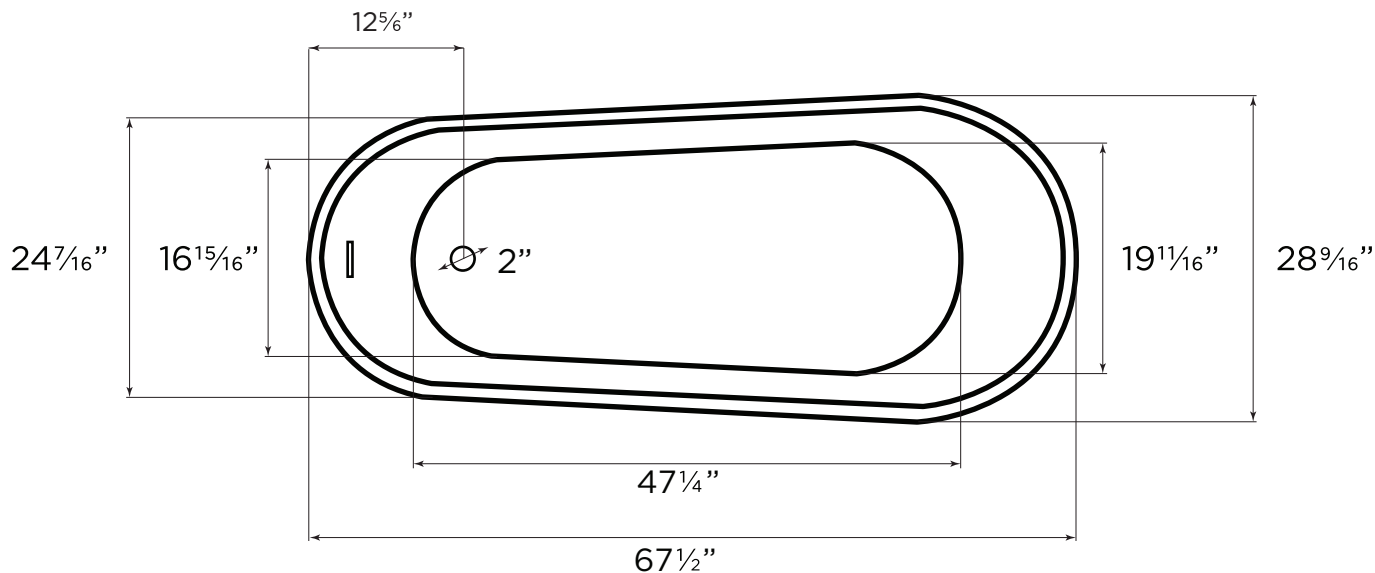

Model: XDA1432001

Covina Freestanding Tub

- Note:**
- Freestanding acrylic tub
 - Modern Oval Design
 - Smooth interior and exterior finish
 - Drain and overflow assembly with polished chrome trim included

Top

Front

Side

All measurements are approximate and may vary +/- 1/4"

Model: XDA1401001/XDA1402001/XDA1402002/XDA1403002/XDA1404001/
XDA1404002/XDA1405001/XDA1406001/XDA1407001/XDA1408001/
XDA1409001/XDA1410001/XDA1410002/XDA1411002/XDA1414001/
XDA1415001/XDA1418001/XDA1420001/XDA1421001/XDA1424001/
XDA1425001/XDA1427001/XDA1430001/XDA1431001/XDA1432001/
XDA1433001/XDA1435001/XDA1436001/XDA1437001/XDA1439001

Front

All measurements are approximate and may vary +/- 1/4"