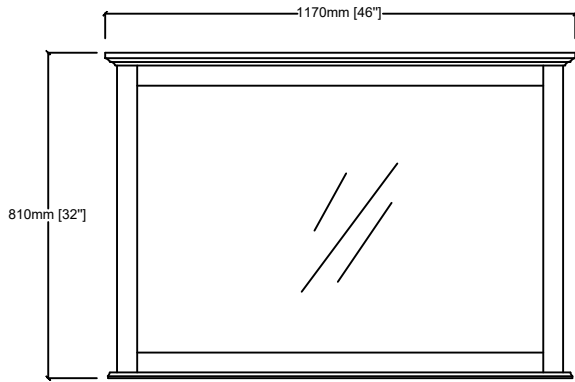

# DUKES 48"

Length: 48"  
Width: 22"  
Height: 34"

MIRROR

TOP

FRONT VIEW

BACK VIEW

SIDE VIEW