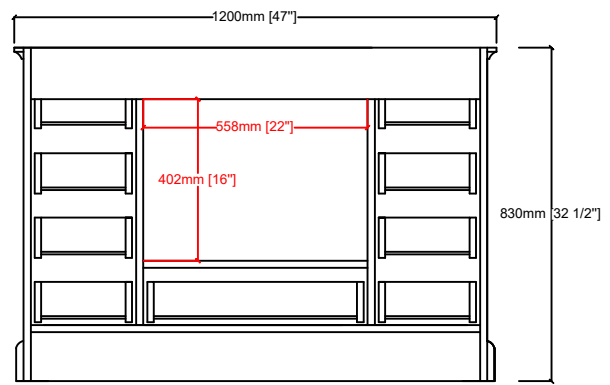

# DUKES 48"

Length: 48"  
Width: 22"  
Height: 34"

MIRROR

TOP

FRONT VIEW

BACK VIEW

SIDE VIEW