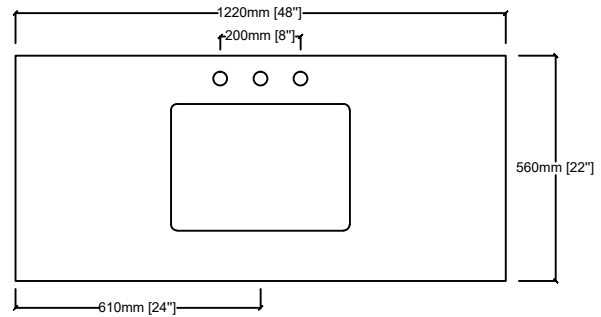

# DUKES 48"

Length: 48"  
Width: 22"  
Height: 34"

MIRROR

TOP

FRONT VIEW

BACK VIEW

SIDE VIEW