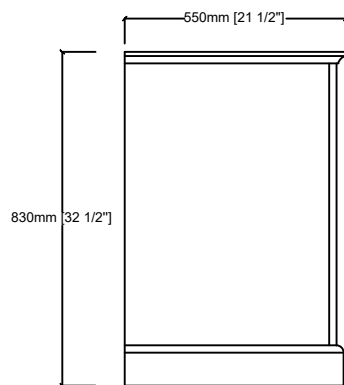

# DUKES 48"

Length: 48"  
Width: 22"  
Height: 34"

MIRROR

TOP

FRONT VIEW

BACK VIEW

SIDE VIEW