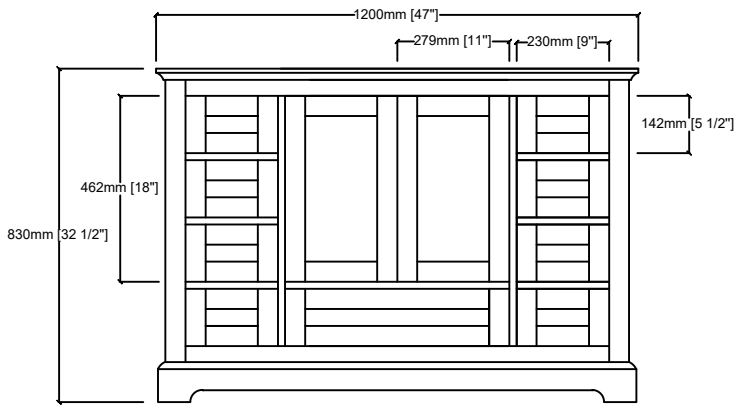

# DUKES 48"

Length: 48"  
Width: 22"  
Height: 34"

MIRROR

TOP

FRONT VIEW

BACK VIEW

SIDE VIEW