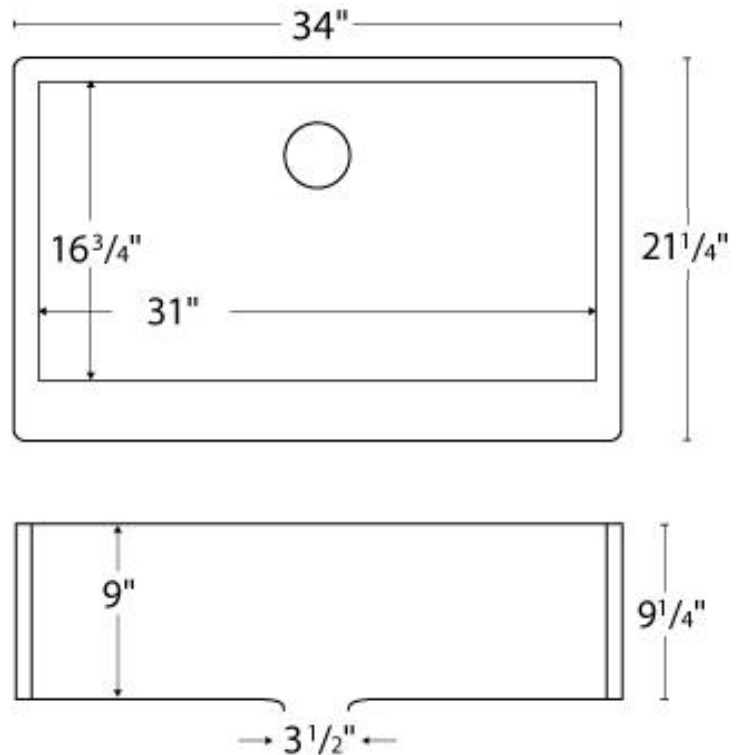

Karran quartz farmhouse sinks are manufactured from durable quartz composite material that makes them incredibly tough and resilient to even the toughest daily kitchen tasks. They contain 80% natural quartz crystals and 20% high performance acrylic resins. These materials provide high scratch, stain, chip and heat resistance. This undermount design features a flat, integrated 9-1/4" deep apron.

Series:	Quartz QA Series
Material:	80% quartz / 20% acrylic resin
Installation Type:	Apron front
Configuration:	Single bowl
Overall dimensions:	34" x 21-1/4"
Apron depth:	9-1/4"
Bowl dimensions:	31" x 16-3/4" x 9"
Drain size:	3-1/2"
Min. cabinet size:	36"
Finishes / Colors:	Bisque, Concrete, White, Black, Grey, Brown

Sinks are listed with IAPMO and meet the requirements of the Uniform Plumbing Code, International Plumbing Code and the National Plumbing Code of Canada.

INSTALLATION METHOD

PROJECT INFORMATION

PROJECT: _____
CONTACT: _____
DATE: _____
NOTES: _____
_____
_____

APPROVAL:

OPTIONAL ACCESSORIES

MODELS	COLOR	STRAINER	FLANGE	GRIDS
• QA-740-WH	White	QBSWH	QDFWH	GR-6001
• QA-740-BI	Bisque	QBSBI	QDFBI	GR-6001
• QA-740-BL	Black	QBSBL	QDFBL	GR-6001
• QA-740-BR	Brown	QBSBR	QDFBR	GR-6001
• QA-740-CN	Concrete	QBSCN	QDFCN	GR-6001
• QA-740-GR	Grey	QBSGR	QDFGR	GR-6001

We reserve the right to update product specifications without notice. Please visit karran.com for the most current specification sheets. All dimensions are accurate to 1/4". REV 5-2022