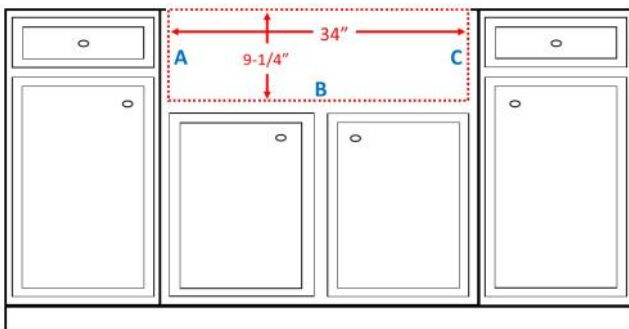

INSTALLATION METHOD

PROJECT INFORMATION

PROJECT: _____
CONTACT: _____
DATE: _____
NOTES: _____
_____
_____

APPROVAL:

OPTIONAL ACCESSORIES

MODELS	COLOR	STRAINER	FLANGE	GRIDS
• QA-740-WH	White	QBSWH	QDFWH	GR-6001
• QA-740-BI	Bisque	QBSBI	QDFBI	GR-6001
• QA-740-BL	Black	QBSBL	QDFBL	GR-6001
• QA-740-BR	Brown	QBSBR	QDFBR	GR-6001
• QA-740-CN	Concrete	QBSCN	QDFCN	GR-6001
• QA-740-GR	Grey	QBSGR	QDFGR	GR-6001

We reserve the right to update product specifications without notice. Please visit karran.com for the most current specification sheets. All dimensions are accurate to 1/4". REV 5-2022