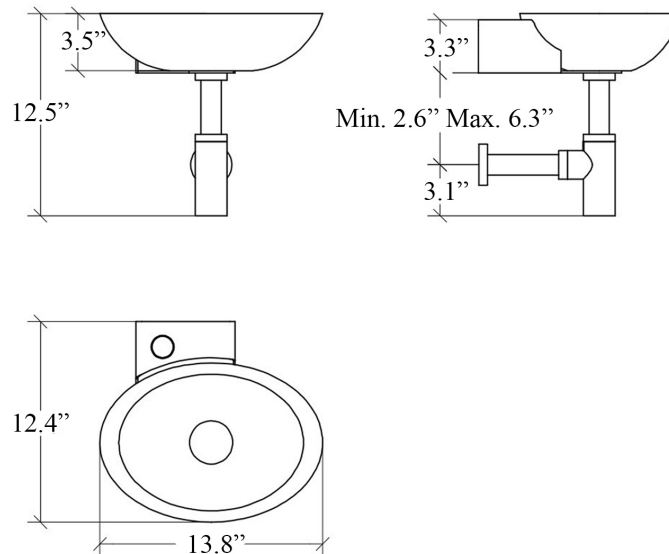

Product Specs Sheets

VASCA CON SUPPORTO, PILETTA SCARICO LIBERO 53971, SIFONE 53922
 WASHBASIN WITH WALL BEARING, FREE WASTE WATER DRAIN 53971,
 SIPHON 53922

FINISHINGS

| | | | |
|---|---------------------|-----------|-----|
|  | acciaio inox | mattstone | .09 |
|  | acciaio inox | mattstone | .11 |
|  | acciaio inox | mattstone | .15 |
|  | acciaio inox | mattstone | .16 |
|  | acciaio inox | mattstone | .17 |
|  | acciaio inox | mattstone | .18 |
|  | acciaio inox lucido | mattstone | .29 |

Collection
Ciuci

Model |
Ciuci 6622

Dimensions Metric
1 inch = 2.54 cm
1 inch = 25.4 mm

WS®
BATH
COLLECTIONS

1051 Lea Drive - Collegeville, PA 19426
 Tel. 215 513 9400 - Fax 610 831 0215
www.ws bathcollections.com - info@ws bathcollections.com

MOUNTING HARDWARE

Wall-mount installation

Vessel/ countertop installation

Bolts

Silicone (*optional*)

Collection
Ciuci

Model |
Ciuci 6622

Dimensions Metric

1 inch = 2.54 cm
1 inch = 25.4 mm

WS®

**BATH
COLLECTIONS**

1051 Lea Drive - Collegeville, PA 19426

Tel. 215 513 9400 - Fax 610 831 0215

www.ws bathcollections.com - info@ws bathcollections.com