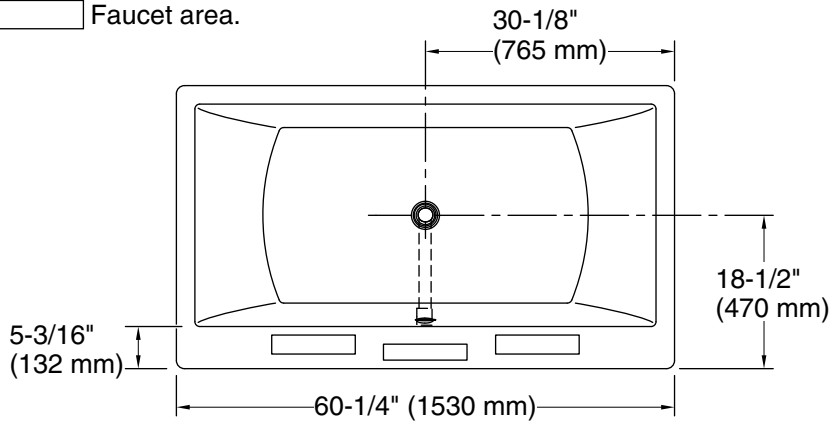

Features

- Freestanding design creates a striking focal point in your bathing area.
- Sloped lumbar support on both ends.
- 18-inch bathing depth offers a deep soaking experience.
- Wide deck along one side simplifies installation and provides support for getting in and out of bath.
- Straight shroud.
- Textured bottom surface.
- Center drain.

Color	Code	Description
-------	------	-------------

	0	White
	96	Biscuit

No change in measurements if connected with drain illustrated. (K-7265)

 Faucet area.

**Faucet Hole Locations
(For KOHLER® Brand Only)**

Technical Information

All product dimensions are nominal.

Installation:	Freestanding
Drain location:	Center
Basin area, bottom:	40-5/16" x 22-1/2" (1024 mm x 572 mm)
Basin area, top:	49-3/8" x 25-7/8" (1254 mm x 657 mm)
Weight:	156 lbs (70.8 kg)
Minimum floor load:	54 lbs/ft ² (263.7 kg/m ²)
Water depth:	18" (457 mm)
Water capacity:	60 gal (227.1 L)
Template:	Footprint, 1364289, not required, not included