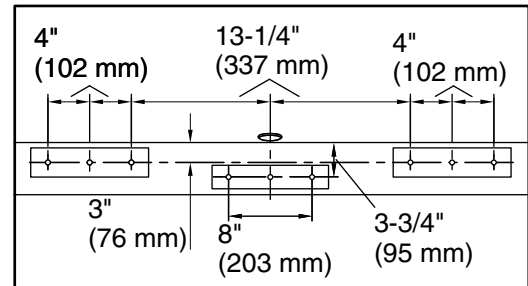

Features

- Freestanding design creates a striking focal point in your bathing area.
- Sloped lumbar support on both ends.
- 18-inch bathing depth offers a deep soaking experience.
- Wide deck along one side simplifies installation and provides support for getting in and out of bath.
- Straight shroud.
- Textured bottom surface.
- Center drain.

Color	Code	Description
-------	------	-------------

	0	White
	96	Biscuit

No change in measurements if connected with drain illustrated. (K-7265)

 Faucet area.

**Faucet Hole Locations
(For KOHLER® Brand Only)**

Technical Information

All product dimensions are nominal.

Installation:	Freestanding
Drain location:	Center
Basin area, bottom:	40-5/16" x 22-1/2" (1024 mm x 572 mm)
Basin area, top:	49-3/8" x 25-7/8" (1254 mm x 657 mm)
Weight:	156 lbs (70.8 kg)
Minimum floor load:	54 lbs/ft ² (263.7 kg/m ²)
Water depth:	18" (457 mm)
Water capacity:	60 gal (227.1 L)
Template:	Footprint, 1364289, not required, not included