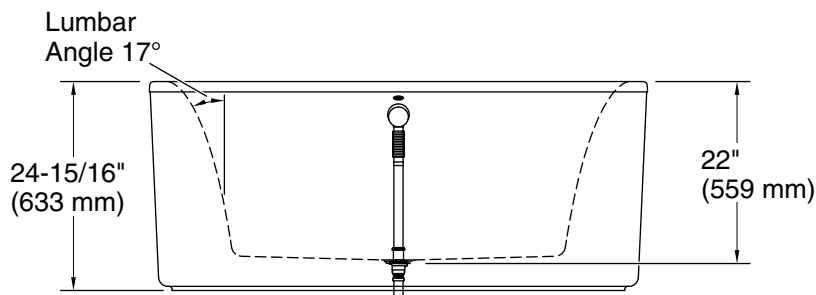

Features

- Freestanding design creates a striking focal point in your bathing area.
- Sloped lumbar support on both ends.
- 18-inch bathing depth offers a deep soaking experience.
- Wide deck along one side simplifies installation and provides support for getting in and out of bath.
- Straight shroud.
- Textured bottom surface.
- Center drain.

Color	Code	Description
-------	------	-------------

	0	White
	96	Biscuit

No change in measurements if connected with drain illustrated. (K-7265)

 Faucet area.

**Faucet Hole Locations
(For KOHLER® Brand Only)**

Technical Information

All product dimensions are nominal.

Installation:	Freestanding
Drain location:	Center
Basin area, bottom:	40-5/16" x 22-1/2" (1024 mm x 572 mm)
Basin area, top:	49-3/8" x 25-7/8" (1254 mm x 657 mm)
Weight:	156 lbs (70.8 kg)
Minimum floor load:	54 lbs/ft ² (263.7 kg/m ²)
Water depth:	18" (457 mm)
Water capacity:	60 gal (227.1 L)
Template:	Footprint, 1364289, not required, not included