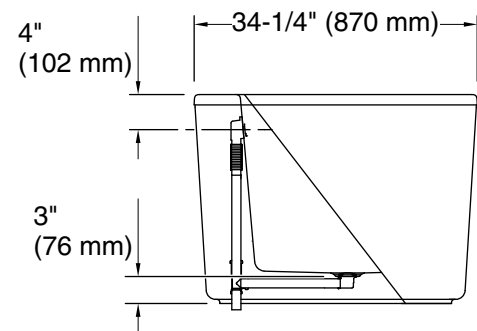

Features

- Freestanding design creates a striking focal point in your bathing area.
- Sloped lumbar support on both ends.
- 18-inch bathing depth offers a deep soaking experience.
- Wide deck along one side simplifies installation and provides support for getting in and out of bath.
- Straight shroud.
- Textured bottom surface.
- Center drain.

Color	Code	Description
-------	------	-------------

	0	White
	96	Biscuit

No change in measurements if connected with drain illustrated. (K-7265)

 Faucet area.

**Faucet Hole Locations
(For KOHLER® Brand Only)**

Technical Information

All product dimensions are nominal.

Installation:	Freestanding
Drain location:	Center
Basin area, bottom:	40-5/16" x 22-1/2" (1024 mm x 572 mm)
Basin area, top:	49-3/8" x 25-7/8" (1254 mm x 657 mm)
Weight:	156 lbs (70.8 kg)
Minimum floor load:	54 lbs/ft ² (263.7 kg/m ²)
Water depth:	18" (457 mm)
Water capacity:	60 gal (227.1 L)
Template:	Footprint, 1364289, not required, not included