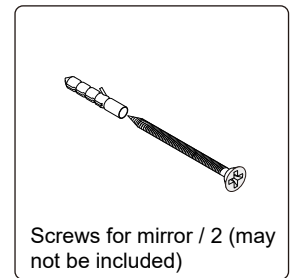

PACKING LIST

(Not all components may be included, depending upon your purchase)