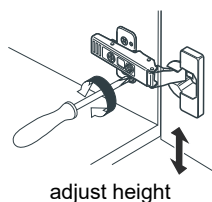

HOW TO ADJUST HINGES (if required)