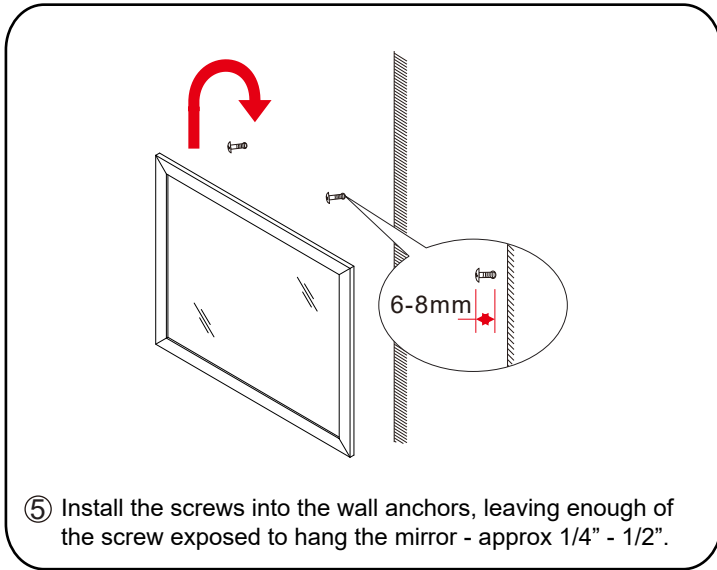

WYNDHAM COLLECTION