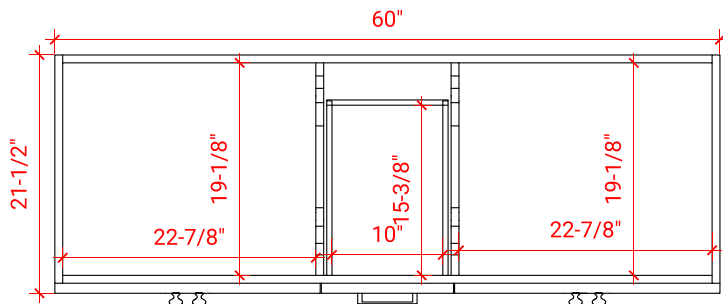

HAMLET 60" DOUBLE SINK BASE CABINET

ARIEL

FO60D

BASE CABINET DIMENSIONS

60" W x 21.5" D x 34.5" H

FEATURES

- Solid wood frame & plywood panels
- Dovetail drawers and joints
- Soft closing doors & drawers

HARDWARE FINISHES

Brushed Nickel Satin Brass Matte Black Polished Chrome

AVAILABLE COLORS

White Grey Midnight Blue Black

FRONT VIEW

SIDE VIEW

PLAN VIEW

61" DOUBLE OVAL SINK COUNTERTOP WITH 1.5 IN. THICKNESS

ARIEL

OVERALL DIMENSIONS

61" W x 22" D x 1.5" H

COUNTERTOP OPTIONS

Carrara Marble
CW-061D-OVL-CT

White Quartz
WQ-061D-OVL-CT

FEATURES

- Solid countertop with mitered edges & seams
- Undermount white oval sink
- Pre-drilled for 8" widespread faucet

INCLUDED

- Countertop
- Matching Backsplash
- Oval Sinks

COUNTERTOP PLAN VIEW

EDGE SIDE VIEW

THREE DIMENSIONAL COUNTERTOP VIEW