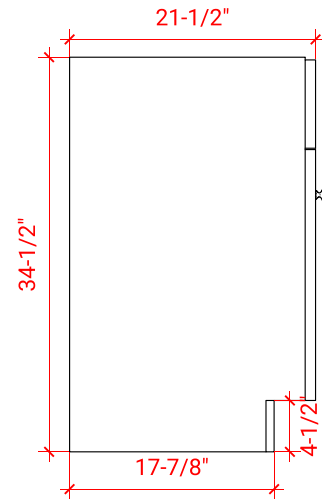

HAMLET 60" DOUBLE SINK BASE CABINET

ARIEL

FO60D

BASE CABINET DIMENSIONS

60" W x 21.5" D x 34.5" H

FEATURES

- Solid wood frame & plywood panels
- Dovetail drawers and joints
- Soft closing doors & drawers

HARDWARE FINISHES

Brushed Nickel Satin Brass Matte Black Polished Chrome

AVAILABLE COLORS

White Grey Midnight Blue Black

FRONT VIEW

SIDE VIEW

PLAN VIEW

61" DOUBLE OVAL SINK COUNTERTOP WITH 1.5 IN. THICKNESS

ARIEL

OVERALL DIMENSIONS

61" W x 22" D x 1.5" H

COUNTERTOP OPTIONS

Carrara Marble
CW-061D-OVL-CT

White Quartz
WQ-061D-OVL-CT

FEATURES

- Solid countertop with mitered edges & seams
- Undermount white oval sink
- Pre-drilled for 8" widespread faucet

INCLUDED

- Countertop
- Matching Backsplash
- Oval Sinks

COUNTERTOP PLAN VIEW

EDGE SIDE VIEW

THREE DIMENSIONAL COUNTERTOP VIEW