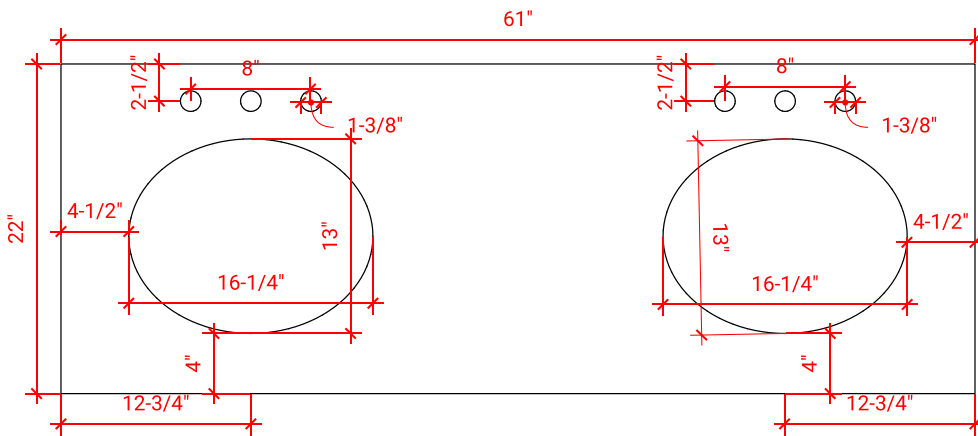

HAMLET 60" DOUBLE SINK BASE CABINET

ARIEL

FO60D

BASE CABINET DIMENSIONS

60" W x 21.5" D x 34.5" H

FEATURES

- Solid wood frame & plywood panels
- Dovetail drawers and joints
- Soft closing doors & drawers

HARDWARE FINISHES

OVERALL DIMENSIONS

61" W x 22" D x 1.5" H

COUNTERTOP OPTIONS

Carrara Marble
CW-061D-OVL-CT

White Quartz
WQ-061D-OVL-CT

FEATURES

- Solid countertop with mitered edges & seams
- Undermount white oval sink
- Pre-drilled for 8" widespread faucet

INCLUDED

- Countertop
- Matching Backsplash
- Oval Sinks

COUNTERTOP PLAN VIEW

EDGE SIDE VIEW

THREE DIMENSIONAL COUNTERTOP VIEW