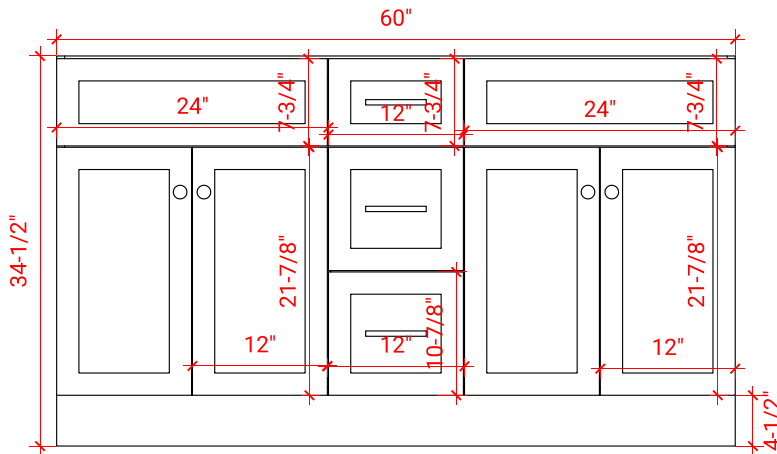

HAMLET 60" DOUBLE SINK BASE CABINET

ARIEL

FO60D

BASE CABINET DIMENSIONS

60" W x 21.5" D x 34.5" H

FEATURES

- Solid wood frame & plywood panels
- Dovetail drawers and joints
- Soft closing doors & drawers

HARDWARE FINISHES

Brushed Nickel Satin Brass Matte Black Polished Chrome

AVAILABLE COLORS

White Grey Midnight Blue Black

FRONT VIEW

SIDE VIEW

PLAN VIEW

61" DOUBLE OVAL SINK COUNTERTOP WITH 1.5 IN. THICKNESS

ARIEL

OVERALL DIMENSIONS

61" W x 22" D x 1.5" H

COUNTERTOP OPTIONS

Carrara Marble
CW-061D-OVL-CT

White Quartz
WQ-061D-OVL-CT

FEATURES

- Solid countertop with mitered edges & seams
- Undermount white oval sink
- Pre-drilled for 8" widespread faucet

INCLUDED

- Countertop
- Matching Backsplash
- Oval Sinks

COUNTERTOP PLAN VIEW

EDGE SIDE VIEW

THREE DIMENSIONAL COUNTERTOP VIEW