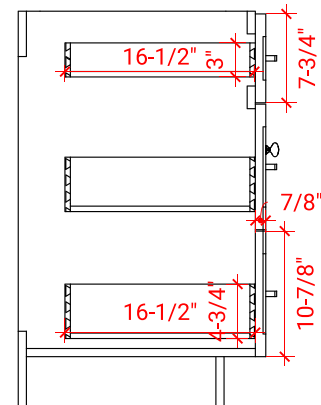

HAMLET 60" DOUBLE SINK BASE CABINET

ARIEL

FO60D

BASE CABINET DIMENSIONS

60" W x 21.5" D x 34.5" H

FEATURES

- Solid wood frame & plywood panels
- Dovetail drawers and joints
- Soft closing doors & drawers

HARDWARE FINISHES

Brushed Nickel Satin Brass Matte Black Polished Chrome

AVAILABLE COLORS

White Grey Midnight Blue Black

FRONT VIEW

SIDE VIEW

PLAN VIEW

61" DOUBLE OVAL SINK COUNTERTOP WITH 1.5 IN. THICKNESS

ARIEL

OVERALL DIMENSIONS

61" W x 22" D x 1.5" H

COUNTERTOP OPTIONS

Carrara Marble
CW-061D-OVL-CT

White Quartz
WQ-061D-OVL-CT

FEATURES

- Solid countertop with mitered edges & seams
- Undermount white oval sink
- Pre-drilled for 8" widespread faucet

INCLUDED

- Countertop
- Matching Backsplash
- Oval Sinks

COUNTERTOP PLAN VIEW

EDGE SIDE VIEW

THREE DIMENSIONAL COUNTERTOP VIEW