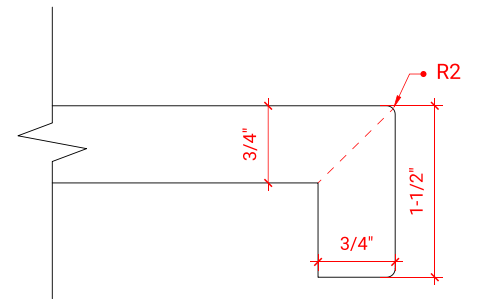

HAMLET 60" DOUBLE SINK BASE CABINET

ARIEL

FO60D

BASE CABINET DIMENSIONS

60" W x 21.5" D x 34.5" H

FEATURES

- Solid wood frame & plywood panels
- Dovetail drawers and joints
- Soft closing doors & drawers

HARDWARE FINISHES

OVERALL DIMENSIONS

61" W x 22" D x 1.5" H

COUNTERTOP OPTIONS

Carrara Marble
CW-061D-OVL-CT

White Quartz
WQ-061D-OVL-CT

FEATURES

- Solid countertop with mitered edges & seams
- Undermount white oval sink
- Pre-drilled for 8" widespread faucet

INCLUDED

- Countertop
- Matching Backsplash
- Oval Sinks

COUNTERTOP PLAN VIEW

EDGE SIDE VIEW

THREE DIMENSIONAL COUNTERTOP VIEW