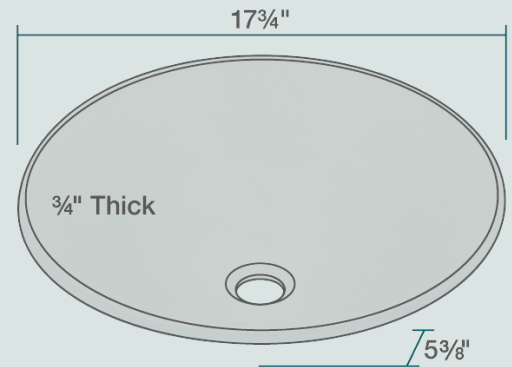

17 3/4" x 17 3/4" x 5 3/8"
 Tempered Glass
 Limited Lifetime Warranty
 Foil-Undertone Glass Sink

Accessories

*Accessories not included

UPC: 817299010227

Features

Vessel Installation	18" Minimum Cabinet Size	3/4" Thick	Tempered Glass	Limited Lifetime Warranty	One Bowl