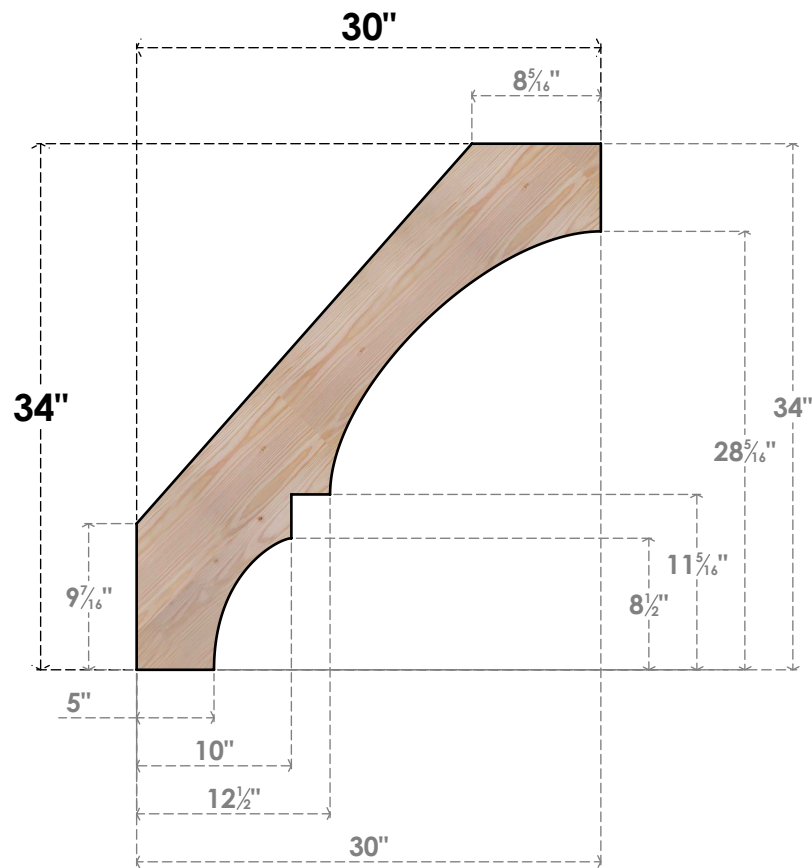

BRC04X30X34BOA00SDF

3 1/2"W X 30"D X 34"H BALBOA SMOOTH BRACE, DOUGLAS FIR

SIDE

FRONT

EKENA MILLWORK
 2300 WEST MAIN ST.
 CLARKSVILLE, TX 75426
 TOLL FREE: 866-607-0453
 WWW.EKENAMILLWORK.COM

NOTES

1. INSTALLATION TO BE COMPLETED IN ACCORDANCE WITH MANUFACTURER'S SPECIFICATIONS.
2. DRAWING MAY NOT BE TO SCALE
3. THIS DRAWING IS INTENDED FOR DESIGN AND PLANNING PURPOSES ONLY.
4. ALL INFORMATION CONTAINED HEREIN WAS CURRENT AT THE TIME OF DEVELOPMENT BUT MUST BE REVIEWED AND APPROVED BY THE PRODUCT MANUFACTURER TO BE CONSIDERED ACCURATE.
5. PRODUCTS ARE NOT KILN DRIED. THIS ITEM IS UNIQUE AND WILL CONTAIN THE NATURAL VARIATIONS THAT THE WOOD SPECIES OFFERS. THIS MAY RESULT IN VARIATIONS UP TO 1/4"