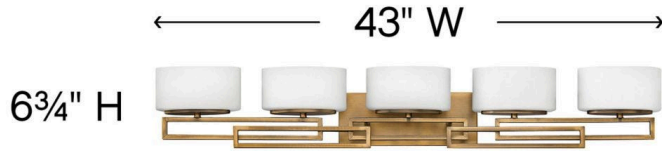

DETAILS	
FINISH:	Brushed Bronze
MATERIAL:	Metal
GLASS:	Etched Opal

DIMENSIONS	
WIDTH:	43"
HEIGHT:	6.8"
WEIGHT:	9lb
BACK PLATE:	12"W X 4.75"H
EXTENSION:	5"
TOP TO OUTLET:	4"

LIGHT SOURCE	
LIGHT SOURCE:	Socket
WATTAGE:	5-60w G-9 *Included
VOLTAGE:	120v