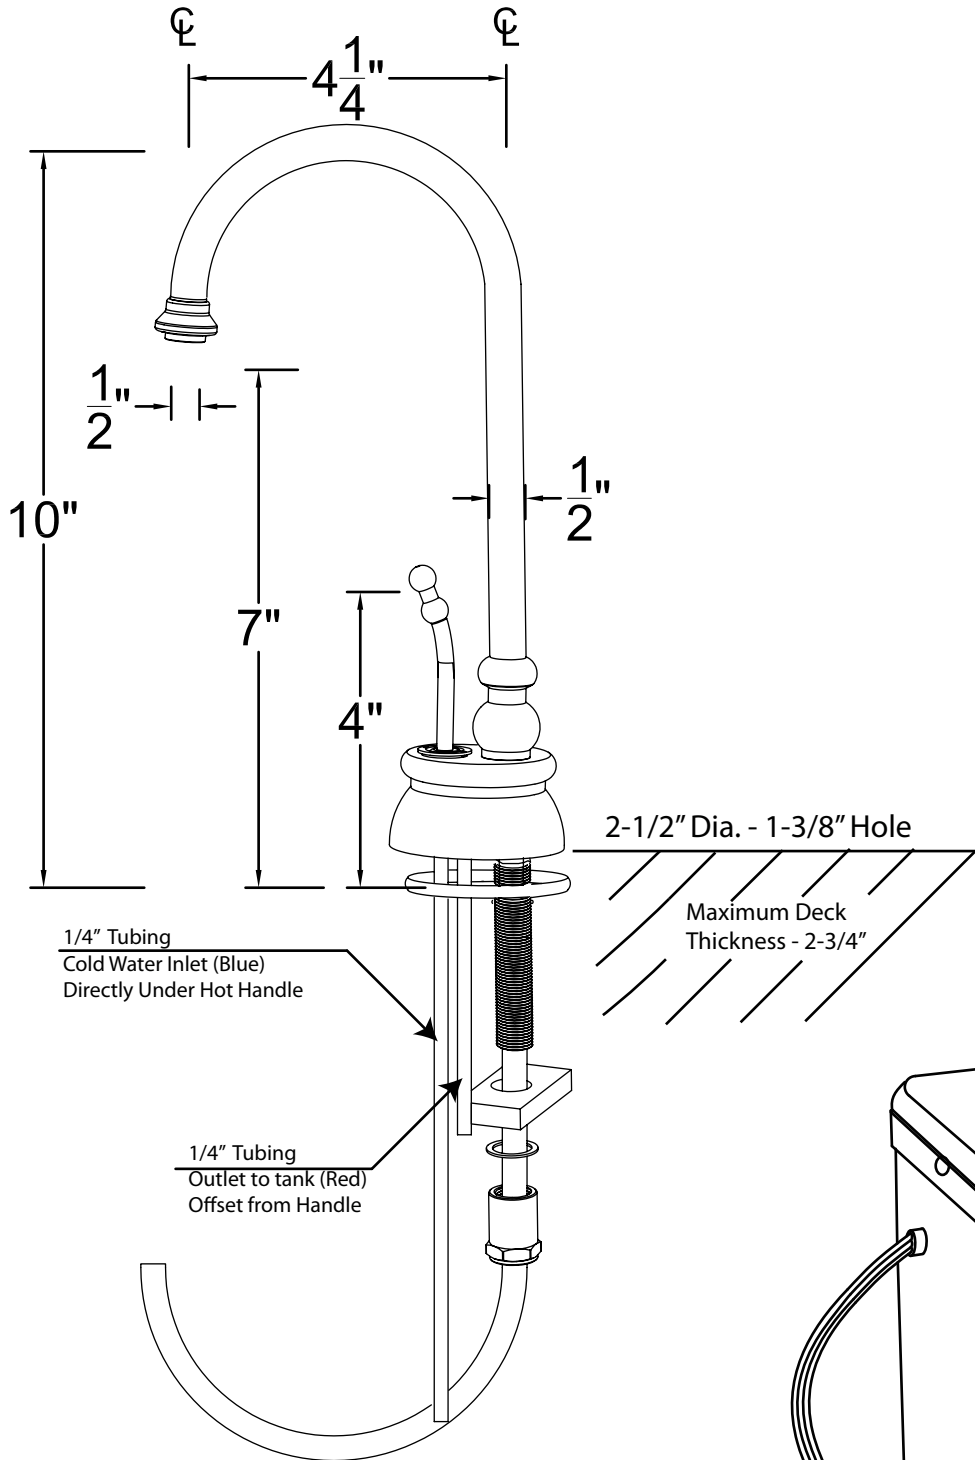

PART NO. D261H

SPECIFICATION SHEET

Brass Calora style Instant hot water dispenser with tank

Hot Water Tank  
Required For  
Installation