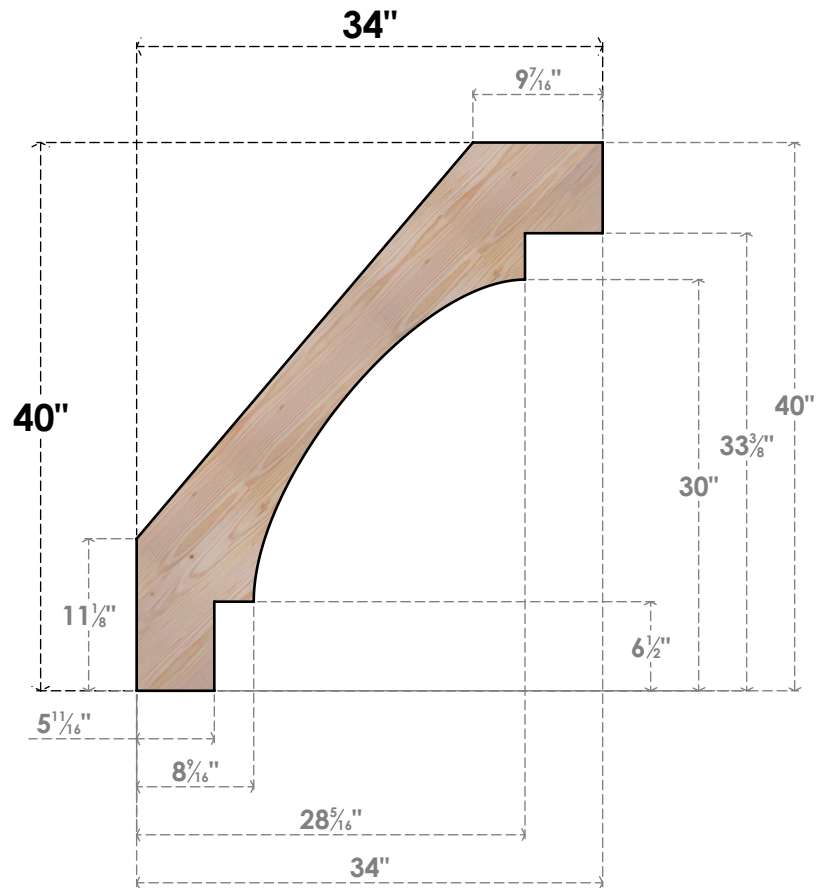

BRC04X34X40MRC00SDF

3 1/2"W X 34"D X 40"H MERCED SMOOTH BRACE, DOUGLAS FIR

SIDE

FRONT

EKENA MILLWORK
 2300 WEST MAIN ST.
 CLARKSVILLE, TX 75426
 TOLL FREE: 866-607-0453
 WWW.EKENAMILLWORK.COM

NOTES

1. INSTALLATION TO BE COMPLETED IN ACCORDANCE WITH MANUFACTURER'S SPECIFICATIONS.
2. DRAWING MAY NOT BE TO SCALE
3. THIS DRAWING IS INTENDED FOR DESIGN AND PLANNING PURPOSES ONLY.
4. ALL INFORMATION CONTAINED HEREIN WAS CURRENT AT THE TIME OF DEVELOPMENT BUT MUST BE REVIEWED AND APPROVED BY THE PRODUCT MANUFACTURER TO BE CONSIDERED ACCURATE.
5. PRODUCTS ARE NOT KILN DRIED. THIS ITEM IS UNIQUE AND WILL CONTAIN THE NATURAL VARIATIONS THAT THE WOOD SPECIES OFFERS. THIS MAY RESULT IN VARIATIONS UP TO 1/4"