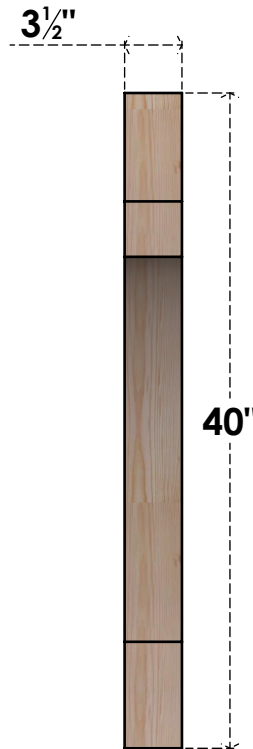

BRC04X34X40MRC00SDF

3 1/2"W X 34"D X 40"H MERCED SMOOTH BRACE, DOUGLAS FIR

SIDE

FRONT

EKENA MILLWORK
 2300 WEST MAIN ST.
 CLARKSVILLE, TX 75426
 TOLL FREE: 866-607-0453
 WWW.EKENAMILLWORK.COM

NOTES

1. INSTALLATION TO BE COMPLETED IN ACCORDANCE WITH MANUFACTURER'S SPECIFICATIONS.
2. DRAWING MAY NOT BE TO SCALE
3. THIS DRAWING IS INTENDED FOR DESIGN AND PLANNING PURPOSES ONLY.
4. ALL INFORMATION CONTAINED HEREIN WAS CURRENT AT THE TIME OF DEVELOPMENT BUT MUST BE REVIEWED AND APPROVED BY THE PRODUCT MANUFACTURER TO BE CONSIDERED ACCURATE.
5. PRODUCTS ARE NOT KILN DRIED. THIS ITEM IS UNIQUE AND WILL CONTAIN THE NATURAL VARIATIONS THAT THE WOOD SPECIES OFFERS. THIS MAY RESULT IN VARIATIONS UP TO 1/4"