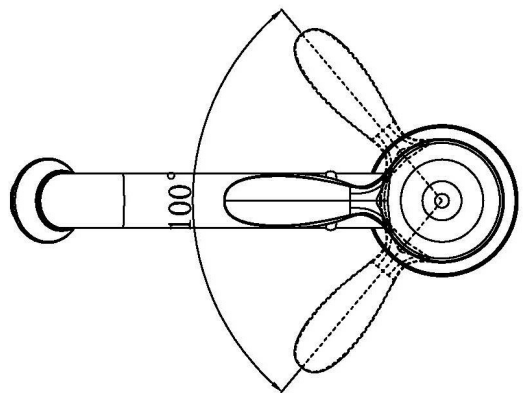

6

- 1 - Screw Cover
- 2 - Screw
- 3 - Handle
- 4 - Cover Ring
- 5 - Nut
- 6 - Cartridge
- 7 - Faucet Body
- 8 - Aerator Flange
- 9 - Aerator
- 10 - Aerator Cover
- 11 - Base
- 12 - O-Ring
- 13 - Rubber Washer
- 14 - Metal Washer
- 15 - Mounting Hardware
- 16 - Screws
- 17 - Water Lines