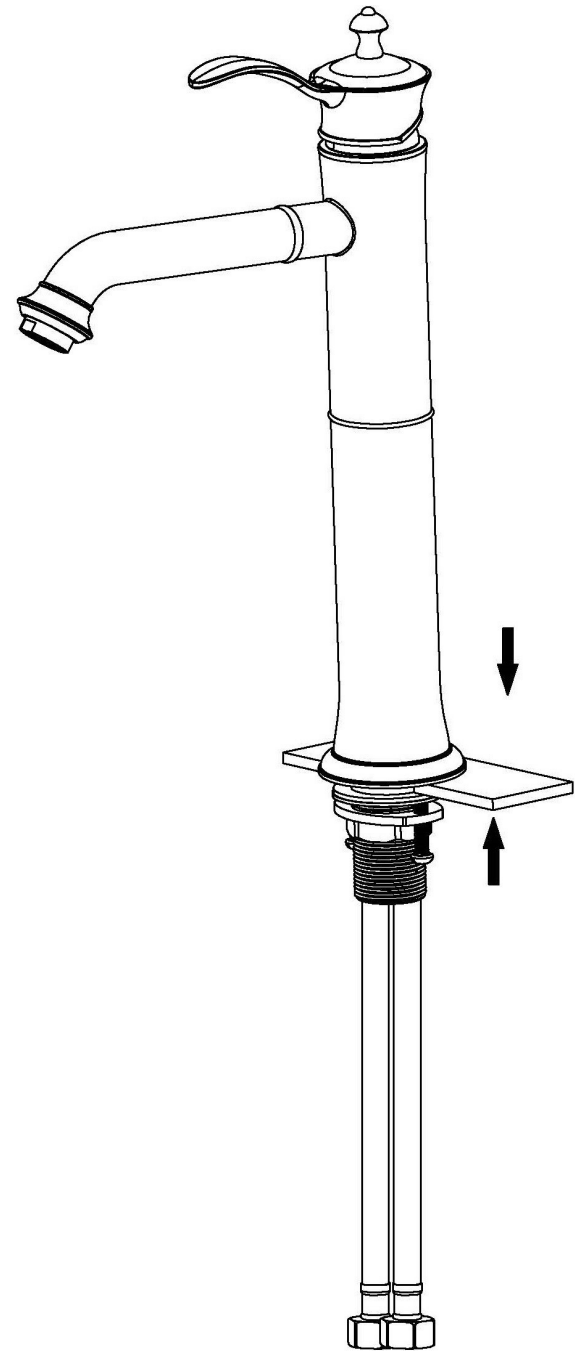

INSTALLATION GUIDE

Vineyard

Models: KBF472C
 KBF472MB
 KBF472ORB
 KBF472SS

COMPONENT LIST	QTY
1 - Faucet Body	1
2 - O-Ring	1
3 - Rubber Washer	1
4 - Metal Washer	1
5 - Mounting Hardware	1
6 - Screws	2

2

3

4

5

6

7

- 1 - Screw Cover
- 2 - Screw
- 3 - Handle
- 4 - Cover Ring
- 5 - Nut
- 6 - Cartridge
- 7 - Faucet Body
- 8 - Aerator Flange
- 9 - Aerator
- 10 - Aerator Cover
- 11 - Base
- 12 - O-Ring
- 13 - Rubber Washer
- 14 - Metal Washer
- 15 - Mounting Hardware
- 16 - Screws
- 17 - Water Lines