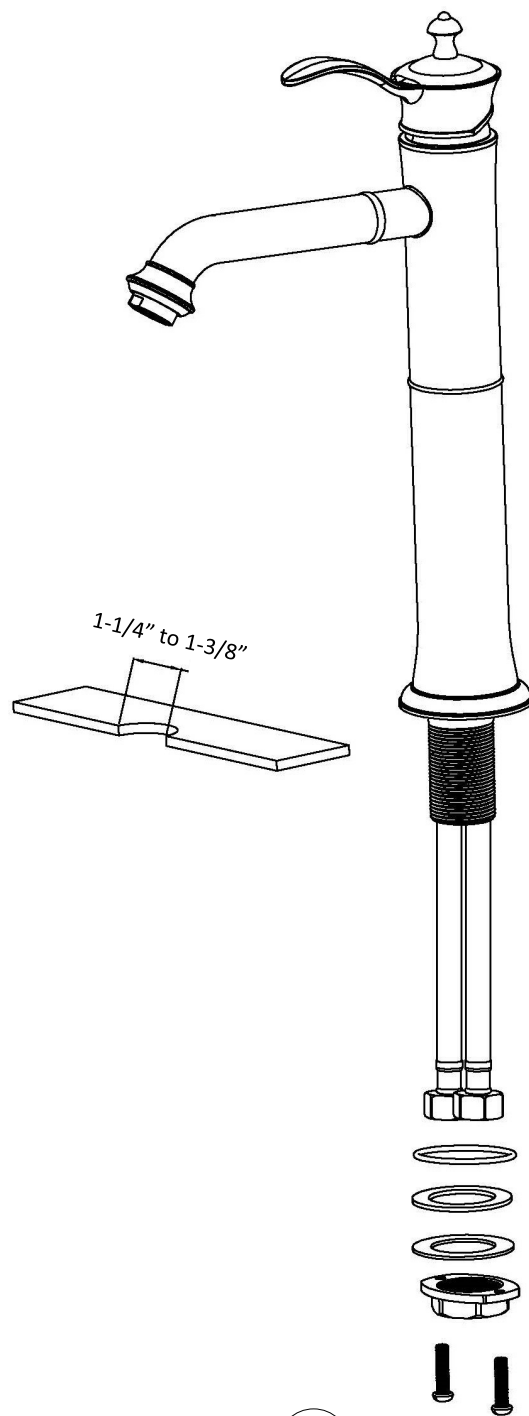

INSTALLATION GUIDE

Vineyard

Models: KBF472C
 KBF472MB
 KBF472ORB
 KBF472SS

COMPONENT LIST	QTY
1 - Faucet Body	1
2 - O-Ring	1
3 - Rubber Washer	1
4 - Metal Washer	1
5 - Mounting Hardware	1
6 - Screws	2

2

3

4

5

6

7

- 1 - Screw Cover
- 2 - Screw
- 3 - Handle
- 4 - Cover Ring
- 5 - Nut
- 6 - Cartridge
- 7 - Faucet Body
- 8 - Aerator Flange
- 9 - Aerator
- 10 - Aerator Cover
- 11 - Base
- 12 - O-Ring
- 13 - Rubber Washer
- 14 - Metal Washer
- 15 - Mounting Hardware
- 16 - Screws
- 17 - Water Lines