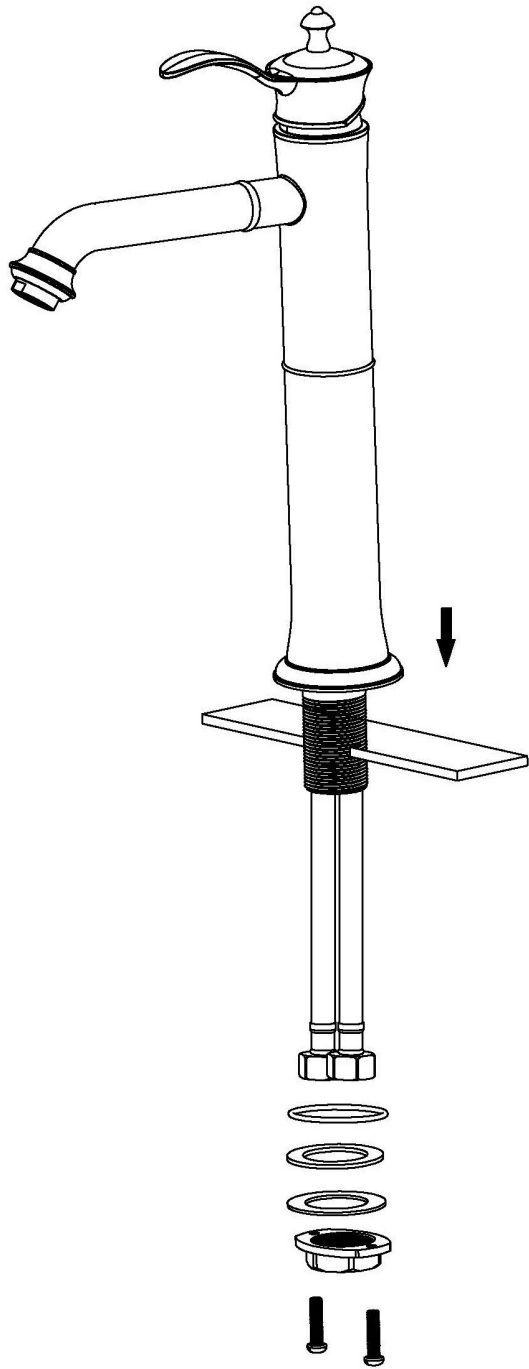

INSTALLATION GUIDE

Vineyard

Models: KBF472C
 KBF472MB
 KBF472ORB
 KBF472SS

COMPONENT LIST	QTY
1 - Faucet Body	1
2 - O-Ring	1
3 - Rubber Washer	1
4 - Metal Washer	1
5 - Mounting Hardware	1
6 - Screws	2

2

3

4

5

6

7

- 1 - Screw Cover
- 2 - Screw
- 3 - Handle
- 4 - Cover Ring
- 5 - Nut
- 6 - Cartridge
- 7 - Faucet Body
- 8 - Aerator Flange
- 9 - Aerator
- 10 - Aerator Cover
- 11 - Base
- 12 - O-Ring
- 13 - Rubber Washer
- 14 - Metal Washer
- 15 - Mounting Hardware
- 16 - Screws
- 17 - Water Lines