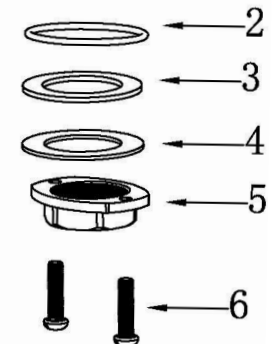

INSTALLATION GUIDE

Vineyard

Models: KBF472C
 KBF472MB
 KBF472ORB
 KBF472SS

COMPONENT LIST	QTY
1 - Faucet Body	1
2 - O-Ring	1
3 - Rubber Washer	1
4 - Metal Washer	1
5 - Mounting Hardware	1
6 - Screws	2

2

3

4

5

6

7

- 1 - Screw Cover
- 2 - Screw
- 3 - Handle
- 4 - Cover Ring
- 5 - Nut
- 6 - Cartridge
- 7 - Faucet Body
- 8 - Aerator Flange
- 9 - Aerator
- 10 - Aerator Cover
- 11 - Base
- 12 - O-Ring
- 13 - Rubber Washer
- 14 - Metal Washer
- 15 - Mounting Hardware
- 16 - Screws
- 17 - Water Lines