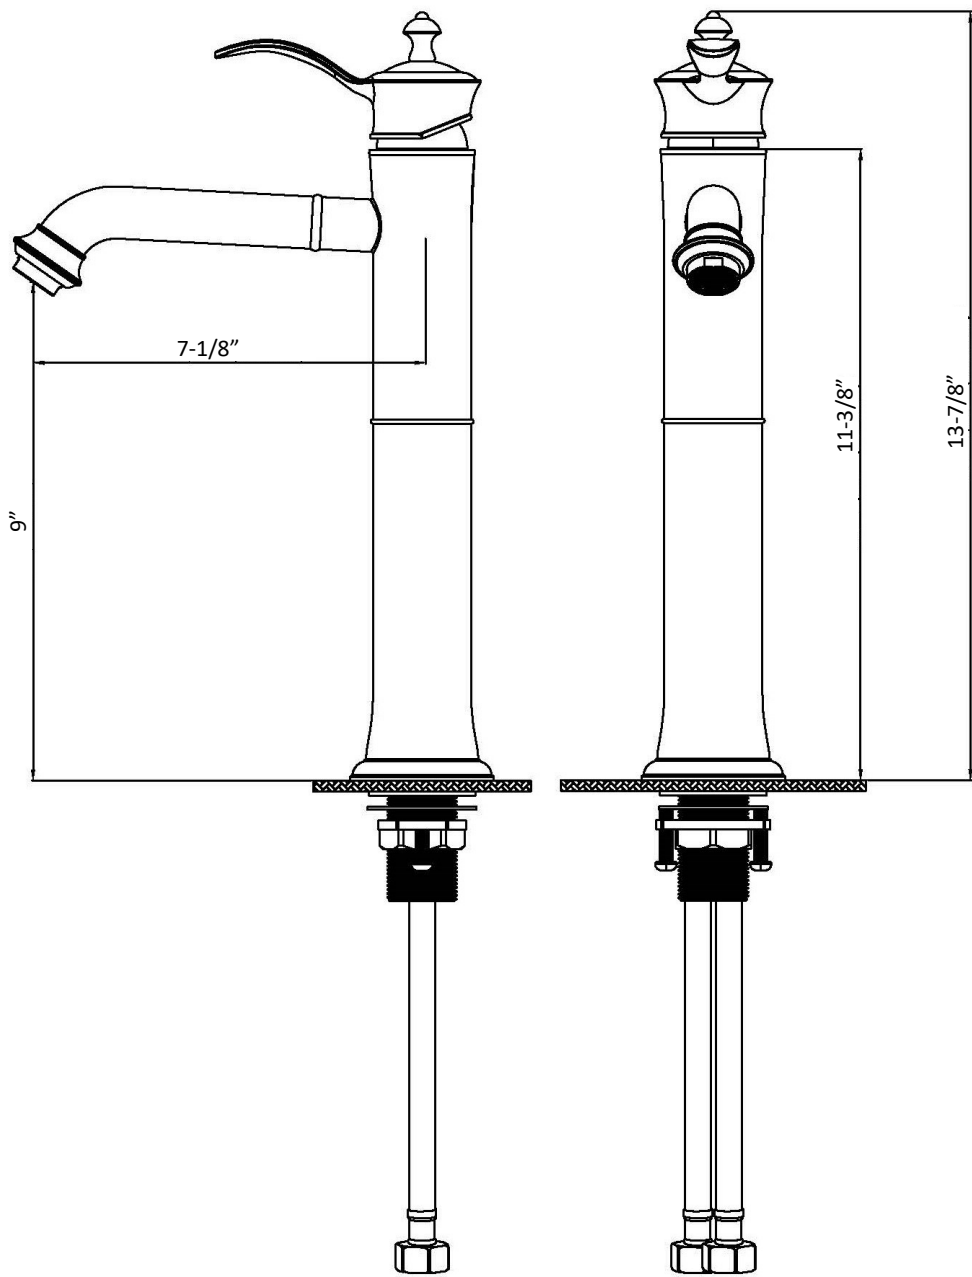

INSTALLATION GUIDE

Vineyard

Models: KBF472C
 KBF472MB
 KBF472ORB
 KBF472SS

COMPONENT LIST	QTY
1 - Faucet Body	1
2 - O-Ring	1
3 - Rubber Washer	1
4 - Metal Washer	1
5 - Mounting Hardware	1
6 - Screws	2

2

3

4

5

6

7

- 1 - Screw Cover
- 2 - Screw
- 3 - Handle
- 4 - Cover Ring
- 5 - Nut
- 6 - Cartridge
- 7 - Faucet Body
- 8 - Aerator Flange
- 9 - Aerator
- 10 - Aerator Cover
- 11 - Base
- 12 - O-Ring
- 13 - Rubber Washer
- 14 - Metal Washer
- 15 - Mounting Hardware
- 16 - Screws
- 17 - Water Lines