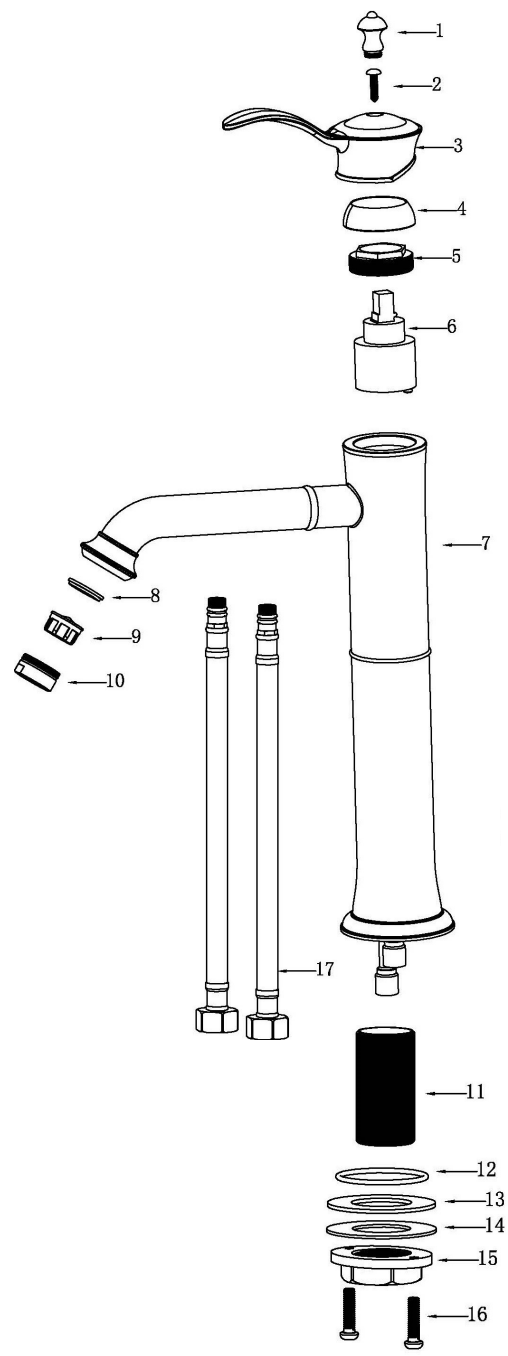

INSTALLATION GUIDE

Vineyard

Models: KBF472C
 KBF472MB
 KBF472ORB
 KBF472SS

COMPONENT LIST	QTY
1 - Faucet Body	1
2 - O-Ring	1
3 - Rubber Washer	1
4 - Metal Washer	1
5 - Mounting Hardware	1
6 - Screws	2

2

3

4

5

6

7

- 1 - Screw Cover
- 2 - Screw
- 3 - Handle
- 4 - Cover Ring
- 5 - Nut
- 6 - Cartridge
- 7 - Faucet Body
- 8 - Aerator Flange
- 9 - Aerator
- 10 - Aerator Cover
- 11 - Base
- 12 - O-Ring
- 13 - Rubber Washer
- 14 - Metal Washer
- 15 - Mounting Hardware
- 16 - Screws
- 17 - Water Lines