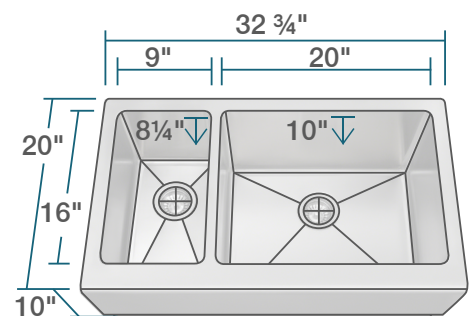

DIMENSIONS

www.renesinks.com
872.241.0016
sales@renesinks.com