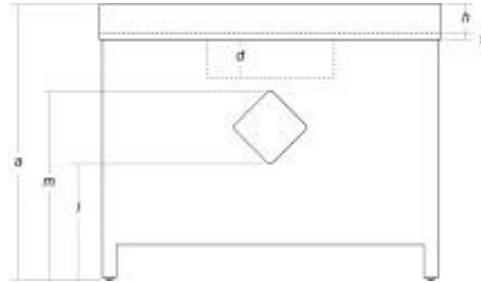

Kendall White Bathroom Vanity, 36"

SKU

HZ00000237

Dimensions

A	Overall Height	39"
B	Overall Width	36"
C	Overall Depth	22.04"
D	Basin Height	7.48"
E	Basin Width	17.51"
F	Basin Depth	11.81"
G	Countertop Thickness	1.1"
	Countertop Width	35.98"
	Countertop Depth	22.04"
H	Height of Backsplash	4"
I	Backsplash Thickness	0.59"
	Vanity Base Height	33.85"
	Vanity Base Width	35.19"
	Vanity Base Depth	21.65"
J	Diameter of Faucet Holes	1.38"
K	Distance Between Center of Faucet Holes	4.01"
L	Lowest Height of Plumbing from Floor	16.24"
M	Highest Height of Plumbing from Floor	27"
N	Height of Plumbing Cutout (Wall Hung)	Not Applicable

Mirrors

Mirror Included	No
-----------------	----

Drawers

Number of Functional Drawers	1
Number of False Drawers	0
Internal Drawer Dimensions 1	H 3" W 30" D 12"
Internal Drawer Dimensions 2	Not Applicable
Soft Close	Yes
Drawer Construction	Dovetail Joints
No. of Functional Drawers with Dividers	0
Are Drawer Dividers Removable	Not Applicable

Cabinets

Number of Doors	2
Internal Cabinet Dimensions	H 28" W 20" D 20"
Door Swing Orientation	Not Applicable
No. of Shelves	0
Are Shelves Adjustable	Not Applicable
Are Shelves Removable	Not Applicable
Soft Close	Yes