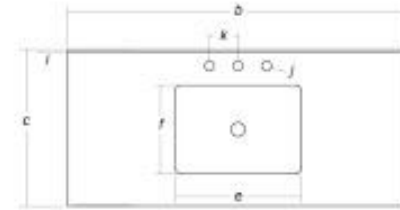

Kendall White Bathroom Vanity, 36"

SKU

HZ00000237

Dimensions

A	Overall Height	39"
B	Overall Width	36"
C	Overall Depth	22.04"
D	Basin Height	7.48"
E	Basin Width	17.51"
F	Basin Depth	11.81"
G	Countertop Thickness	1.1"
	Countertop Width	35.98"
	Countertop Depth	22.04"
H	Height of Backsplash	4"
I	Backsplash Thickness	0.59"
	Vanity Base Height	33.85"
	Vanity Base Width	35.19"
	Vanity Base Depth	21.65"
J	Diameter of Faucet Holes	1.38"
K	Distance Between Center of Faucet Holes	4.01"
L	Lowest Height of Plumbing from Floor	16.24"
M	Highest Height of Plumbing from Floor	27"
N	Height of Plumbing Cutout (Wall Hung)	Not Applicable